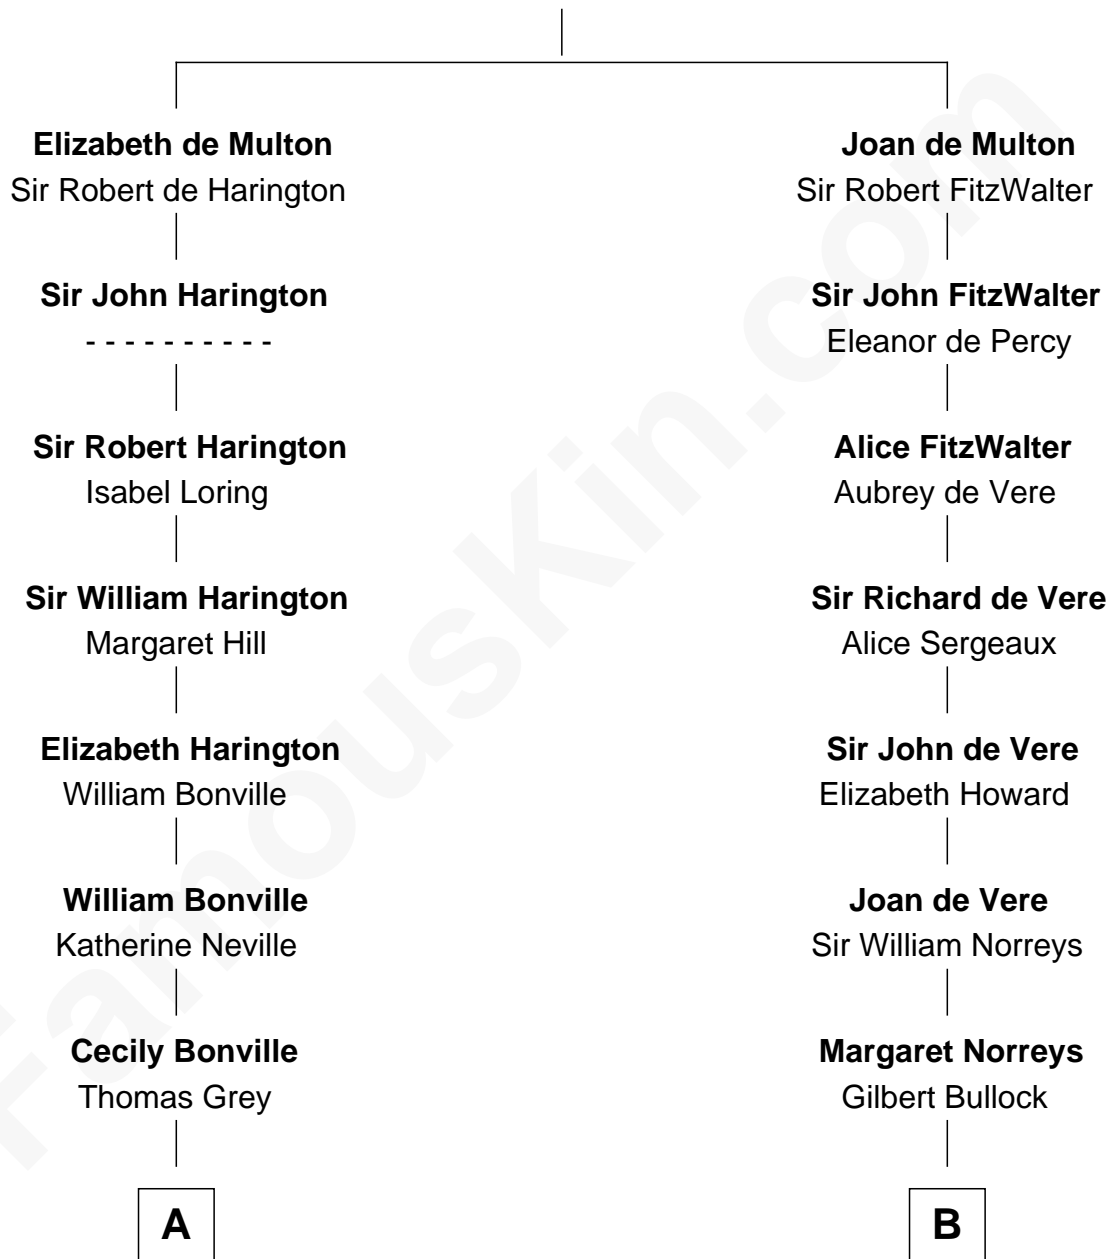

FamousKin.com Relationship Chart of

Dick Clark

Radio and TV Host

17th cousin 3 times removed of

James Russell Lowell

American "Fireside" Poet

Sir Thomas de Multon

Eleanor de Burgh

C

—
George Barnard
Jane Sophia Fuller

—
Charles Fuller Barnard
Anna May Aldridge

—
Julia Fuller Barnard
Richard Augustus Clark

—
Dick Clark
Radio and TV Host

FamousKin.com