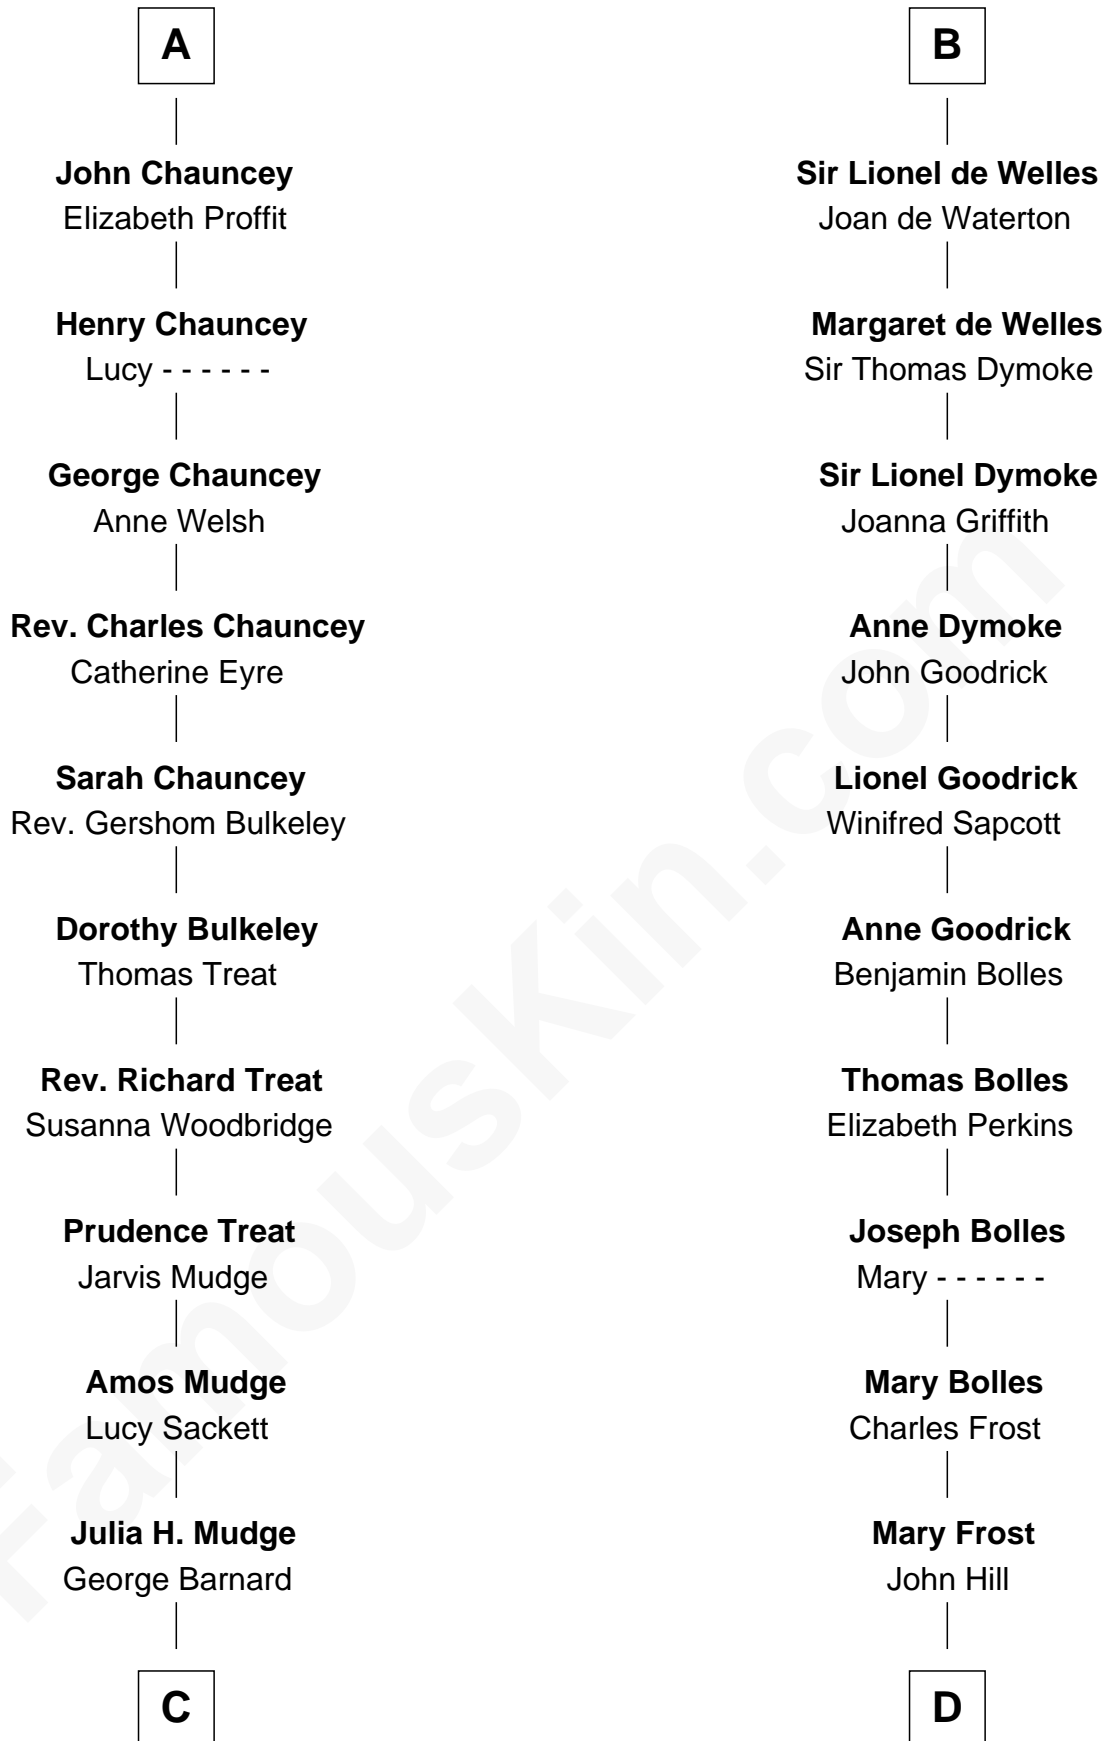

FamousKin.com Relationship Chart of

Dick Clark

Radio and TV Host

20th cousin of

Ichabod Goodwin

27th Governor of New Hampshire

C

George Barnard
Jane Sophia Fuller

Charles Fuller Barnard
Anna May Aldridge

Julia Fuller Barnard
Richard Augustus Clark

Dick Clark
Radio and TV Host

D

Elisha Hill
Mary Plaisted

Hannah Hill
Dominicus Goodwin

Samuel Goodwin
Anna Thompson Gerrish