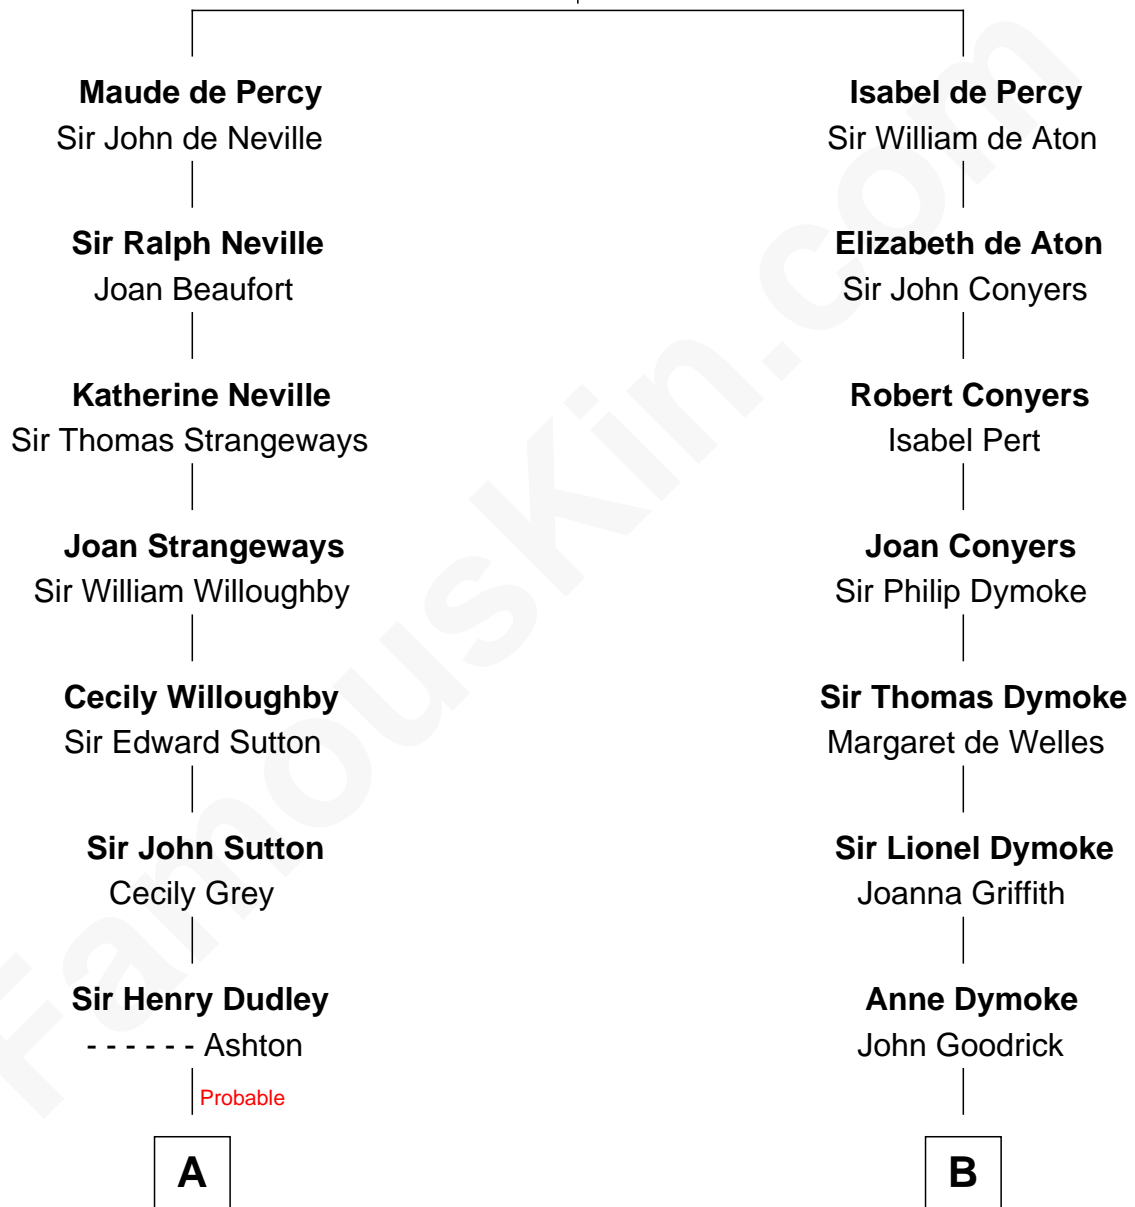

# FamousKin.com Relationship Chart of

**Dick Clark**

*Radio and TV Host*

16th cousin 2 times removed of

**Ichabod Goodwin**

*27th Governor of New Hampshire*

**Sir Henry de Percy**

Idoine de Clifford

**C**

—  
**Julia Fuller Barnard**  
Richard Augustus Clark

—  
**Dick Clark**  
*Radio and TV Host*

FamousKin.com