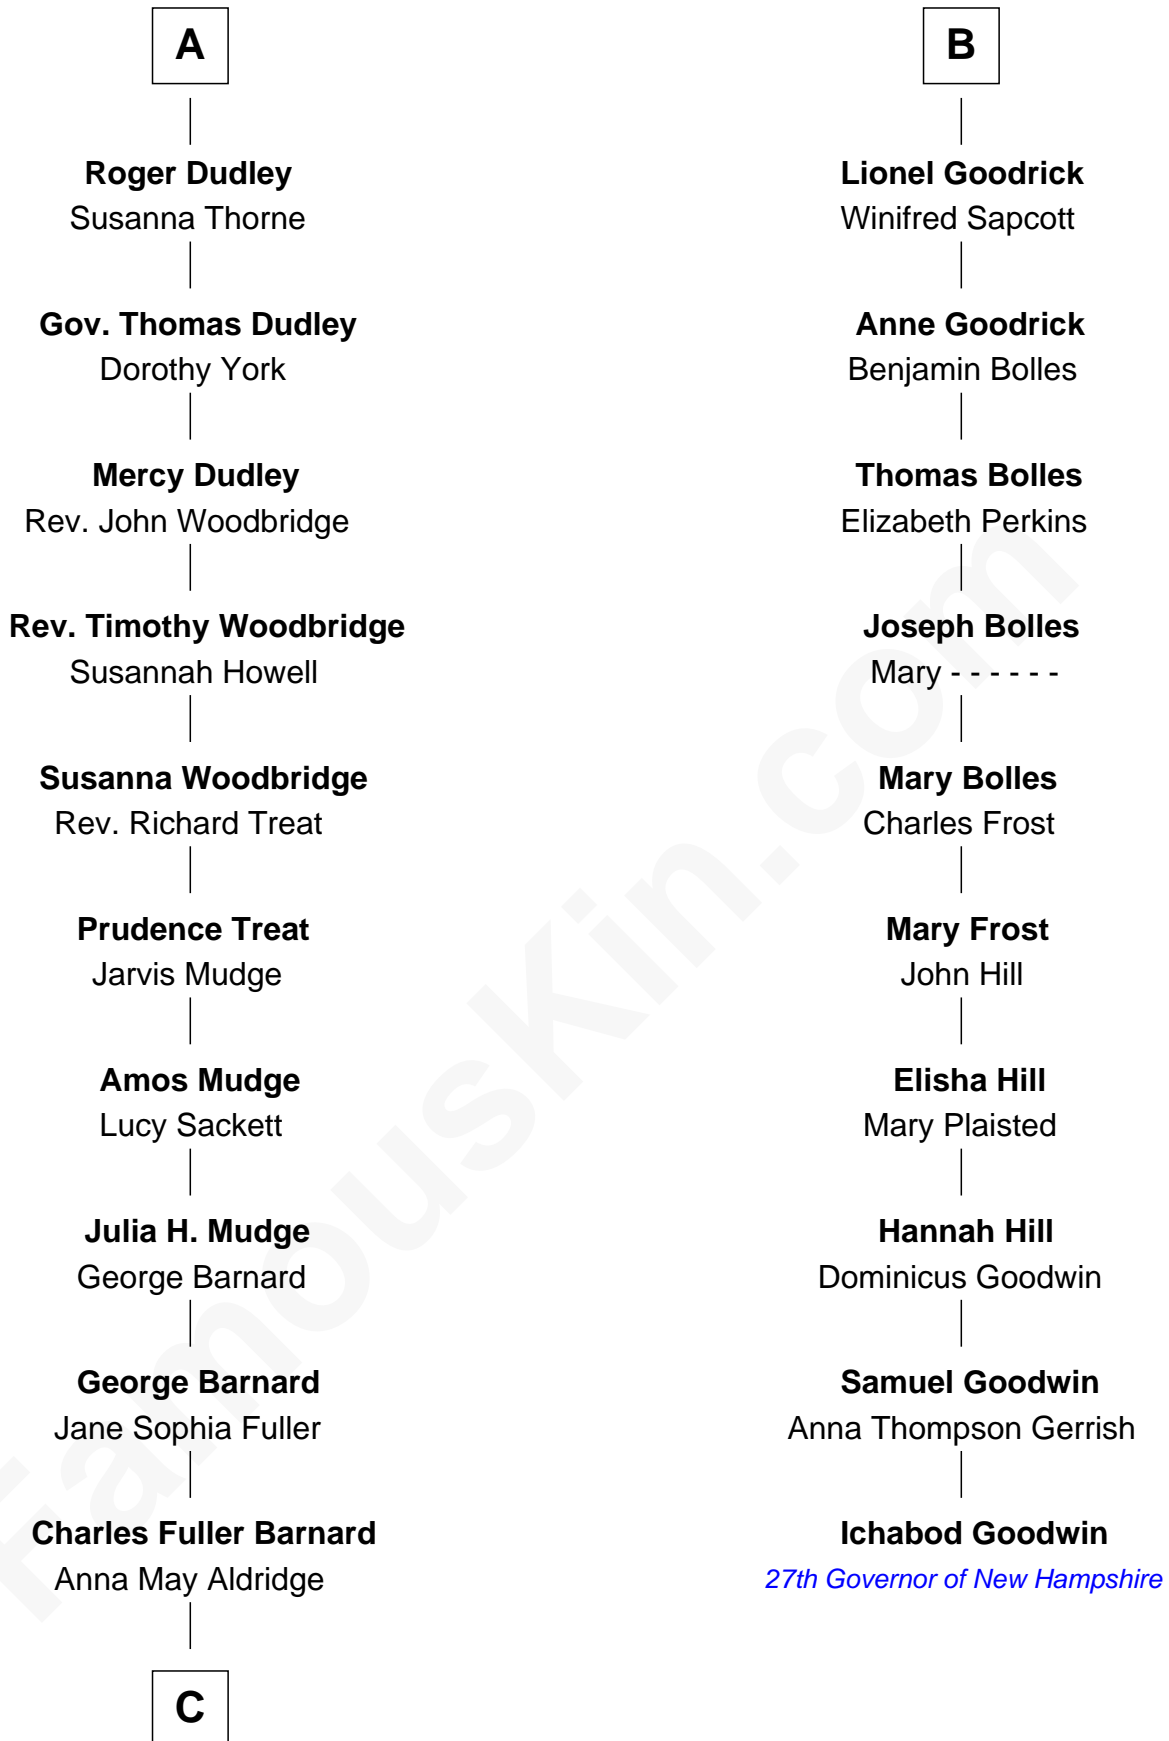

# FamousKin.com Relationship Chart of

**Dick Clark**

*Radio and TV Host*

16th cousin 2 times removed of

**Ichabod Goodwin**

*27th Governor of New Hampshire*

**Sir Henry de Percy**

Idoine de Clifford

**C**

—  
**Julia Fuller Barnard**  
Richard Augustus Clark

—  
**Dick Clark**  
*Radio and TV Host*

FamousKin.com