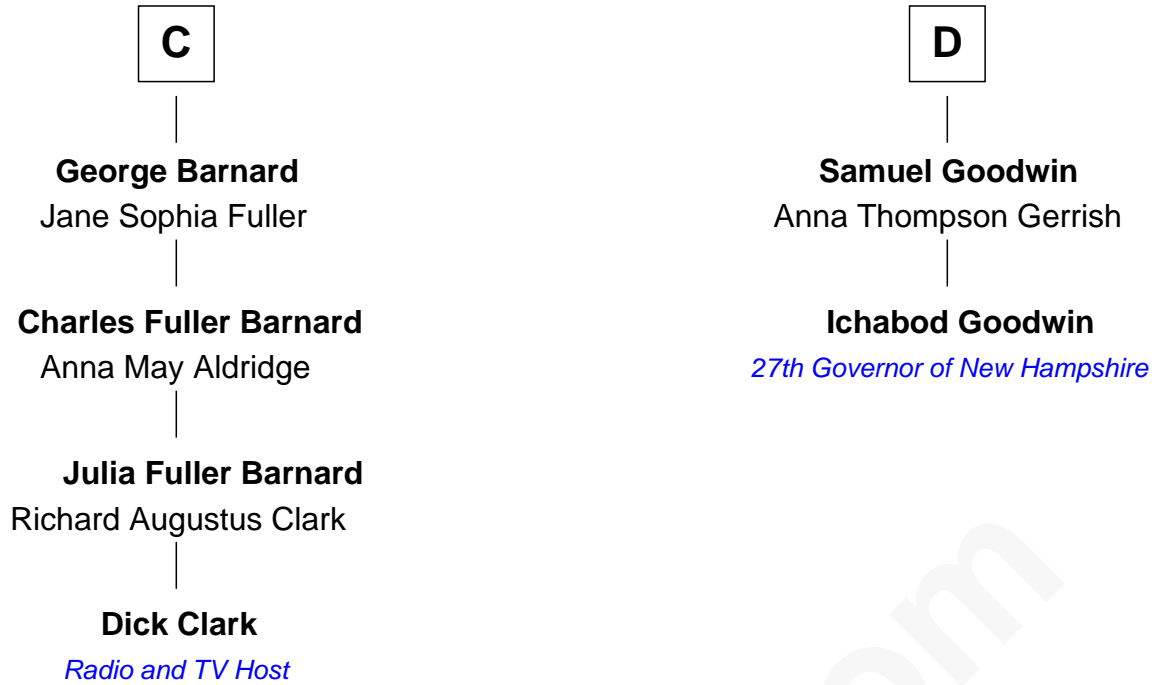

# FamousKin.com Relationship Chart of

**Dick Clark**

*Radio and TV Host*

18th cousin 2 times removed of

**Ichabod Goodwin**

*27th Governor of New Hampshire*

FamousKin.com