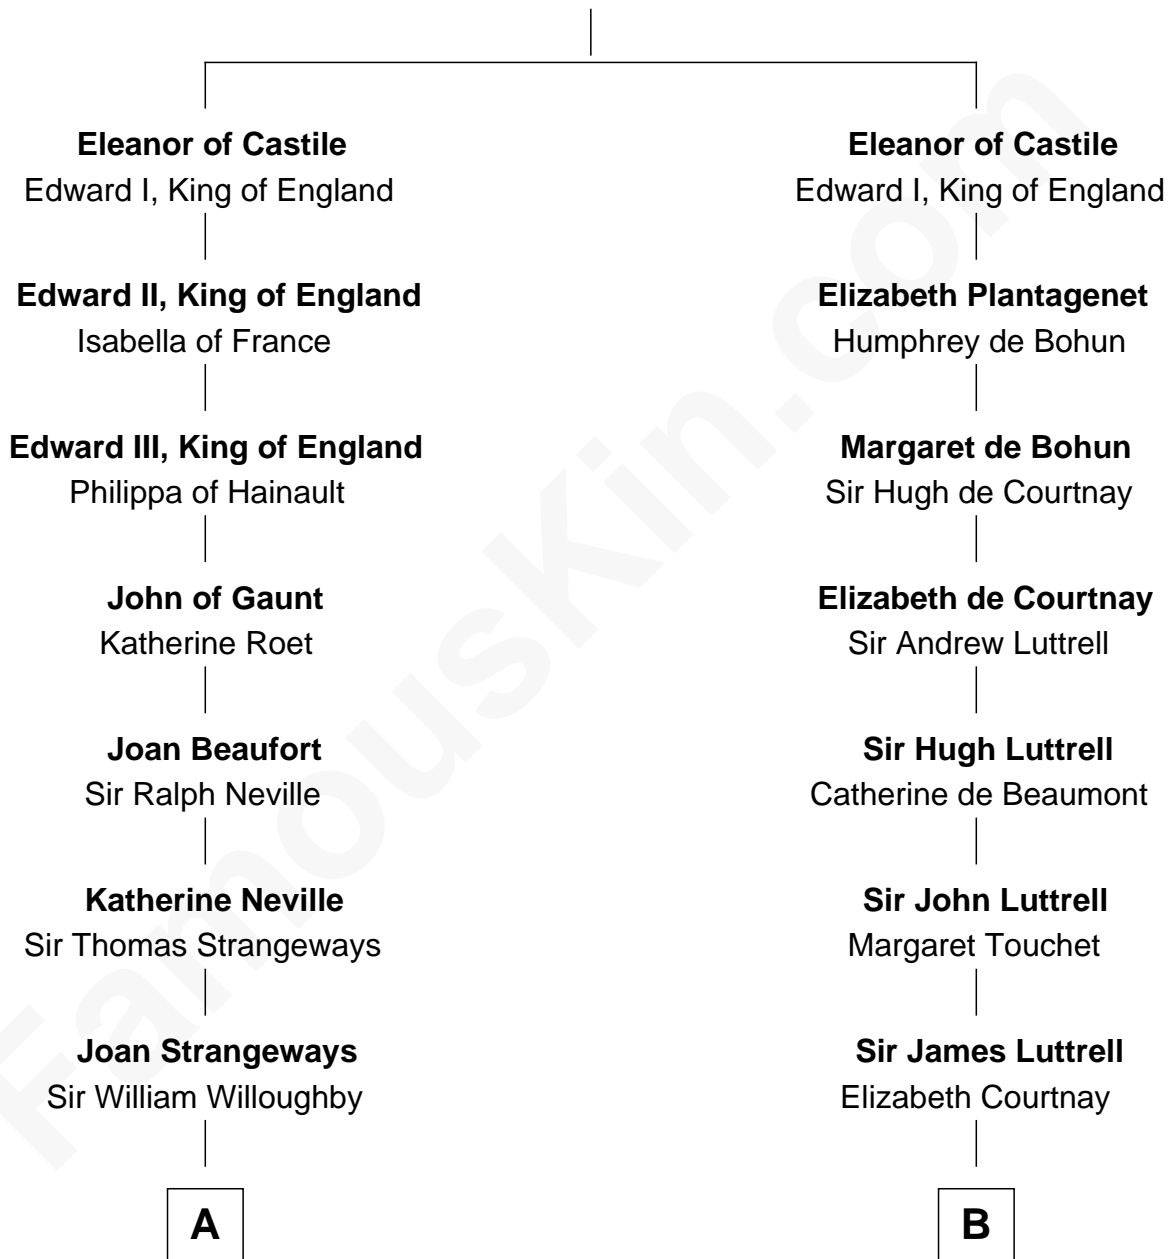

# FamousKin.com Relationship Chart of

**Dick Clark**

*Radio and TV Host*

17th cousin 4 times removed of

**Ichabod Goodwin**

*27th Governor of New Hampshire*

**Ferdinand III, King of Castile**

Joanna of Ponthieu

**C**

—  
**Julia H. Mudge**  
George Barnard

—  
**George Barnard**  
Jane Sophia Fuller

—  
**Charles Fuller Barnard**  
Anna May Aldridge

—  
**Julia Fuller Barnard**  
Richard Augustus Clark

—  
**Dick Clark**  
*Radio and TV Host*