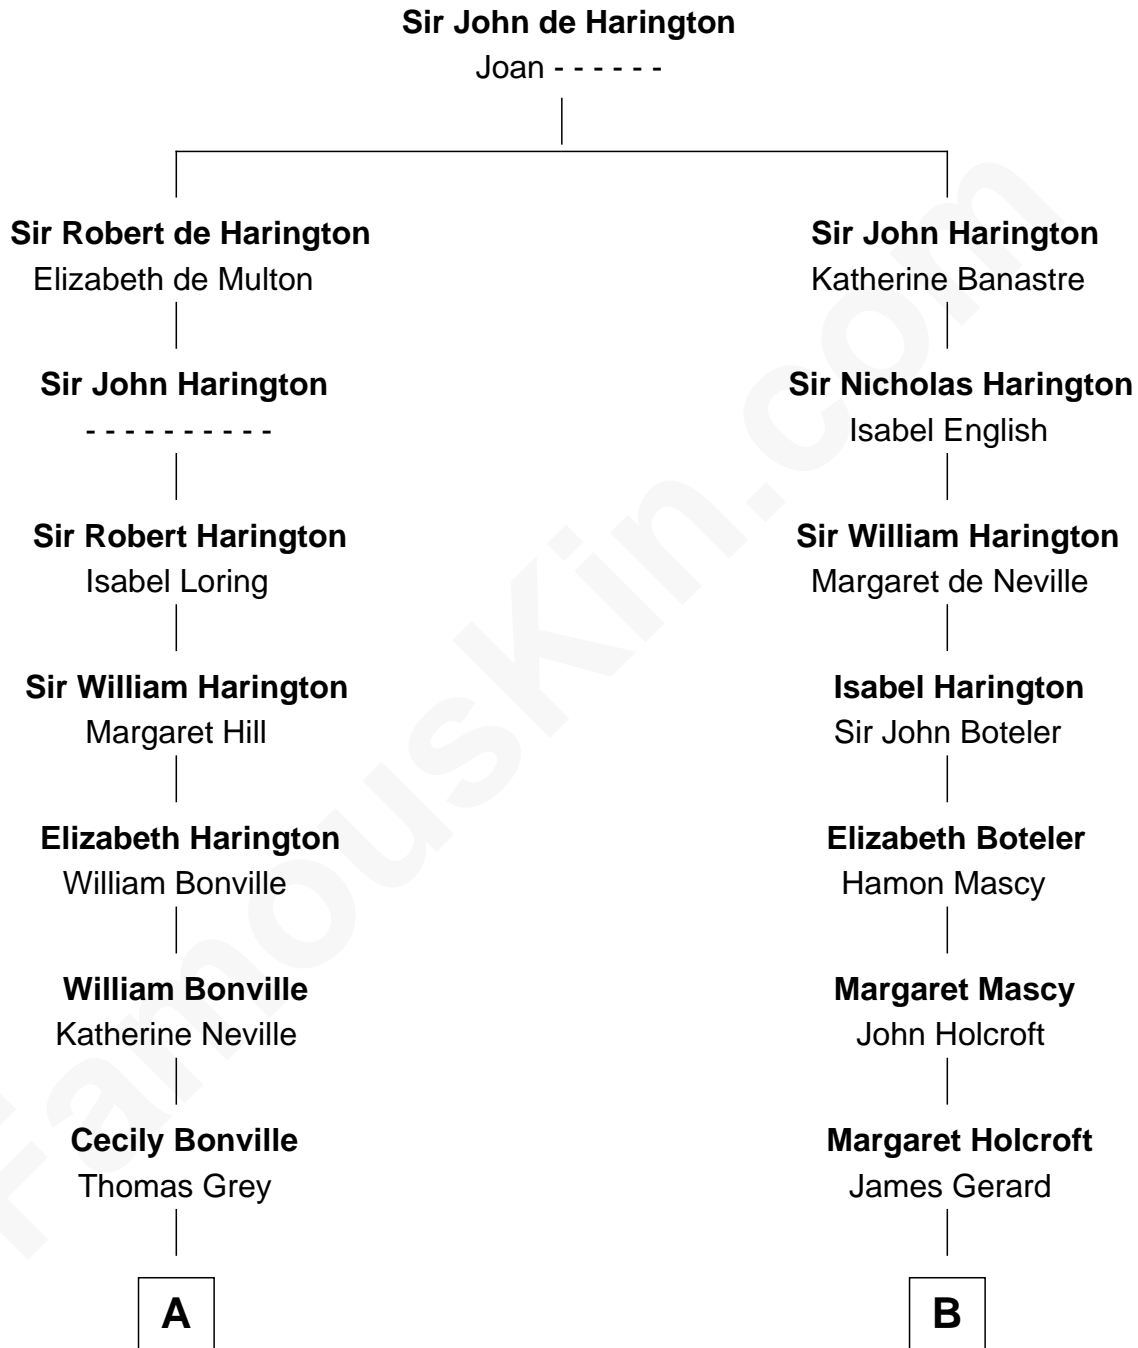

FamousKin.com

Relationship Chart of

Dick Clark

Radio and TV Host

16th cousin 4 times removed of

Capt. William Lewis Herndon

Captain of the ill fated S.S. Central America

C

—
George Barnard
Jane Sophia Fuller

—
Charles Fuller Barnard
Anna May Aldridge

—
Julia Fuller Barnard
Richard Augustus Clark

—
Dick Clark
Radio and TV Host

FamousKin.com