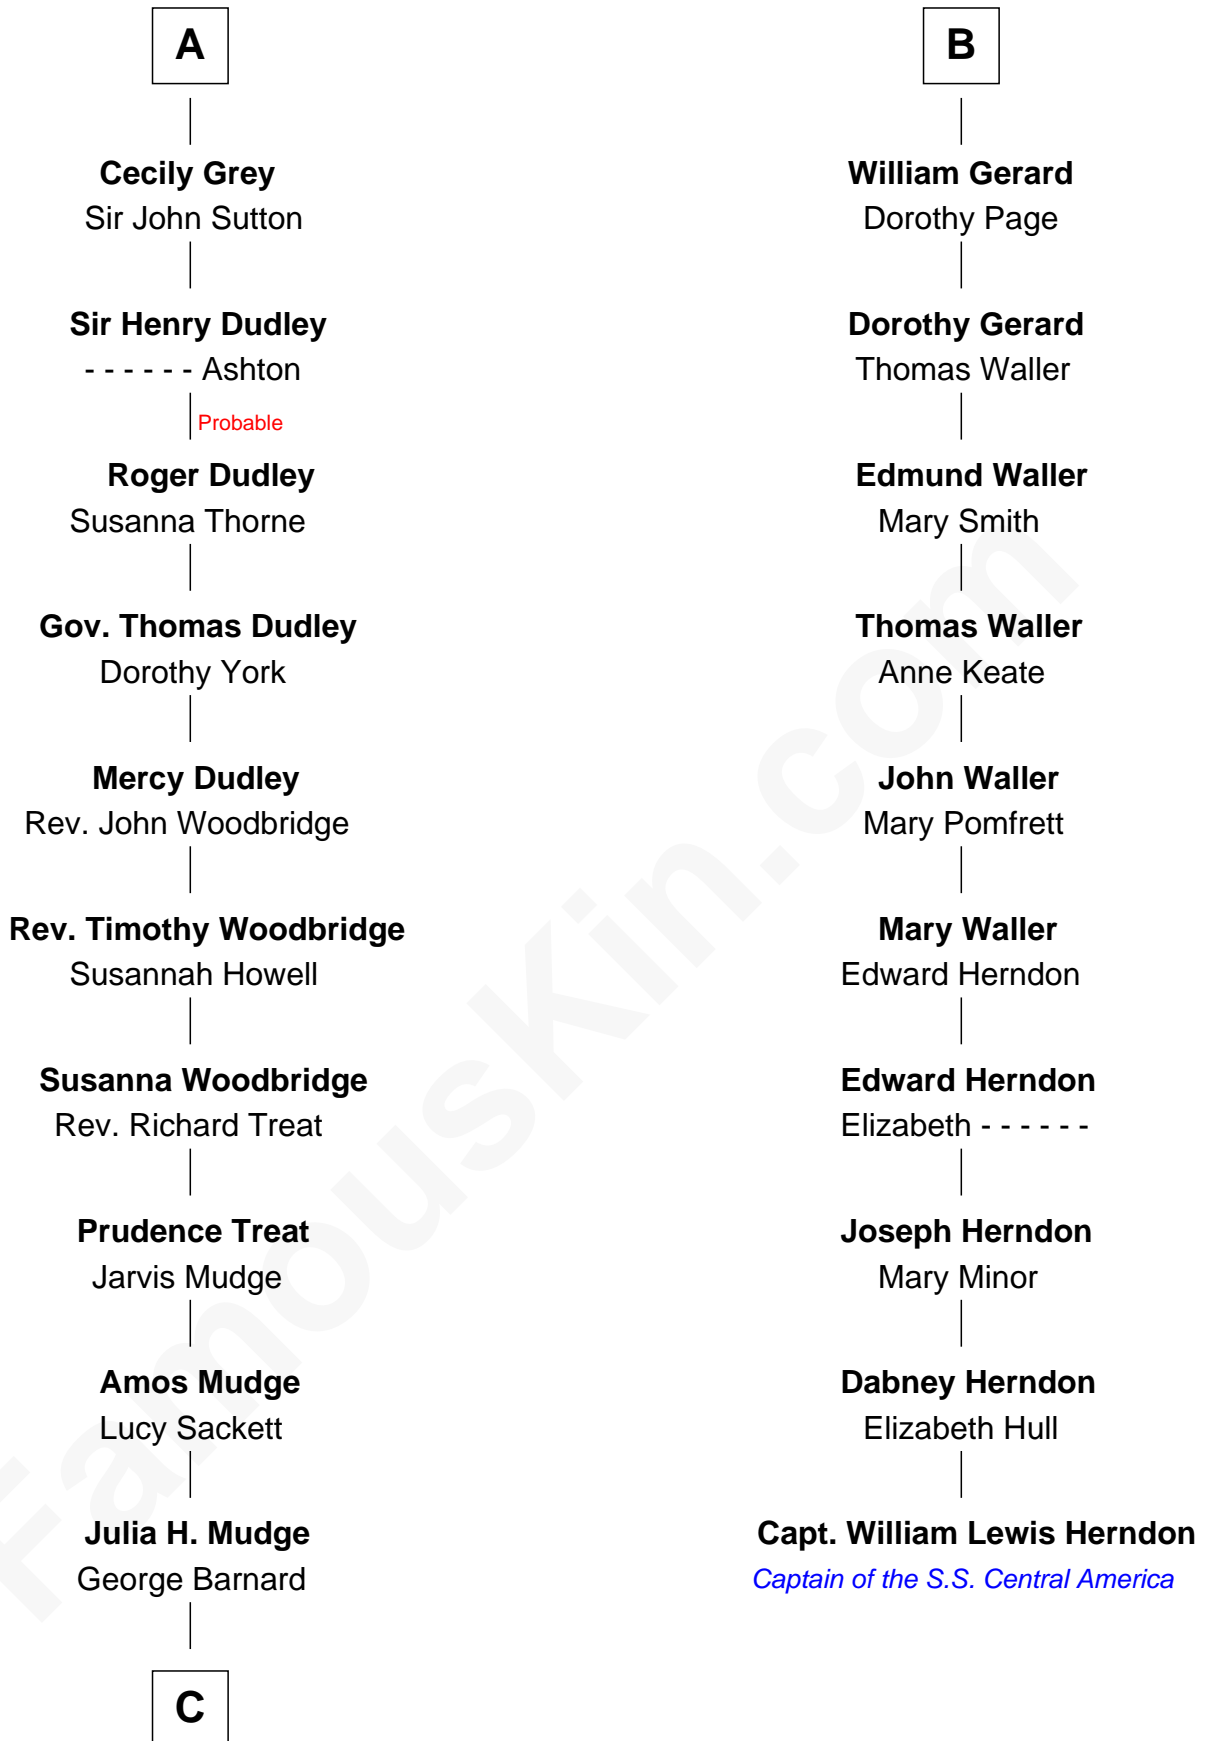

FamousKin.com

Relationship Chart of

Dick Clark

Radio and TV Host

16th cousin 4 times removed of

Capt. William Lewis Herndon

Captain of the ill fated S.S. Central America

C

—
George Barnard
Jane Sophia Fuller

—
Charles Fuller Barnard
Anna May Aldridge

—
Julia Fuller Barnard
Richard Augustus Clark

—
Dick Clark
Radio and TV Host

FamousKin.com