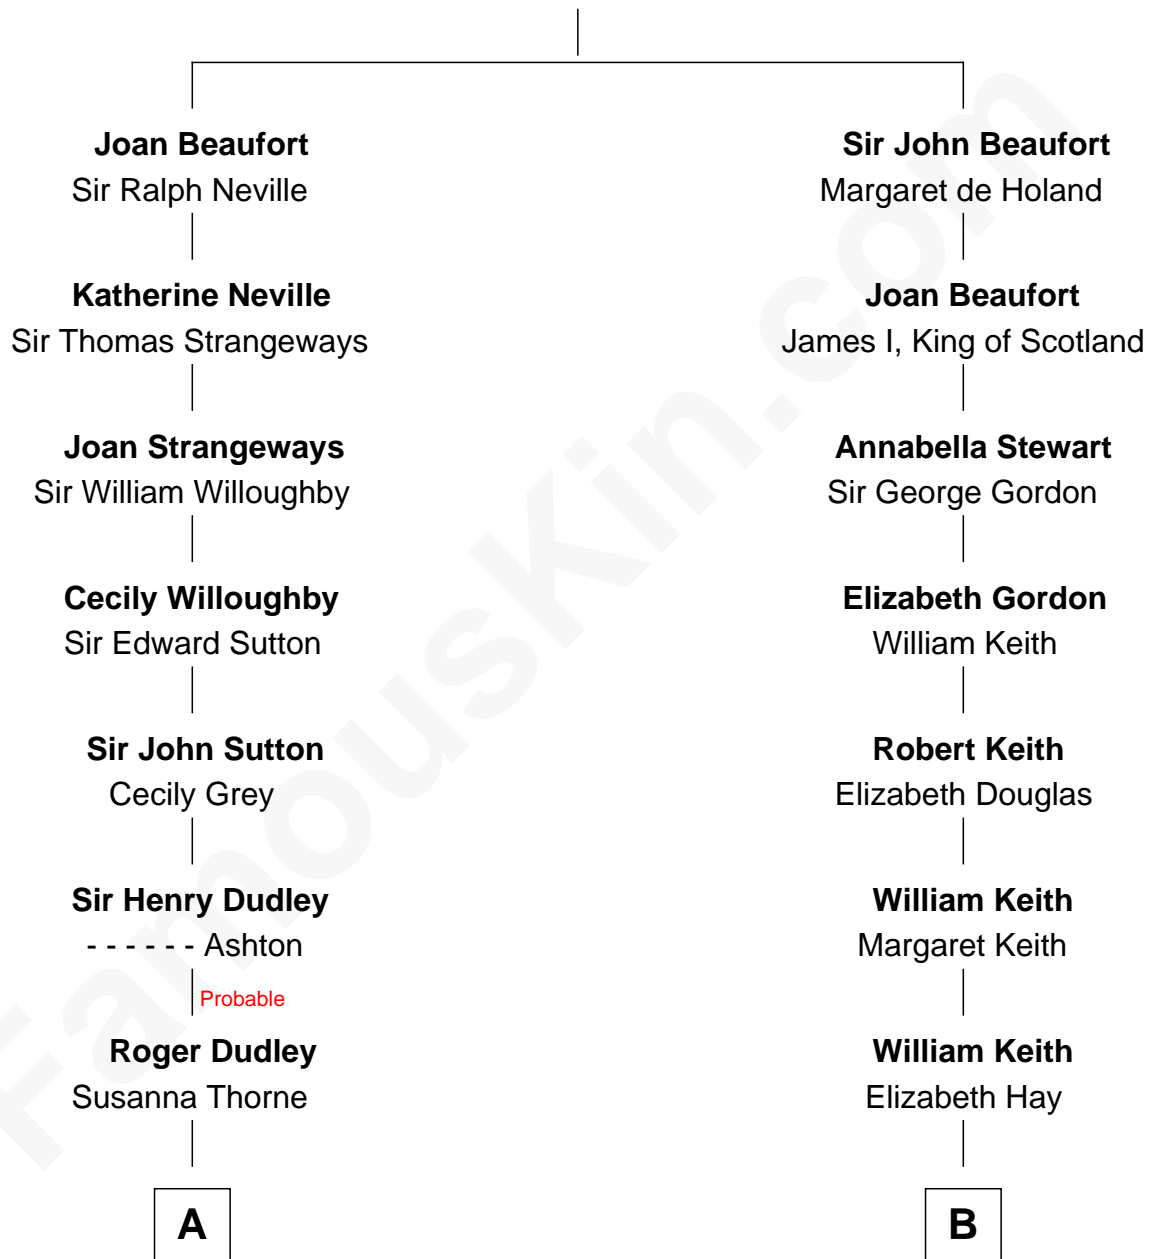

FamousKin.com Relationship Chart of

Dick Clark

Radio and TV Host

17th cousin 2 times removed of

Wernher von Braun

Rocket Scientist

John of Gaunt

Katherine Roet

C

Marie Eleonore Dorothea von Below

Wernher von Quistorp

Emmy von Quistorp

Magnus von Braun

Wernher von Braun

Rocket Scientist

FamousKin.com