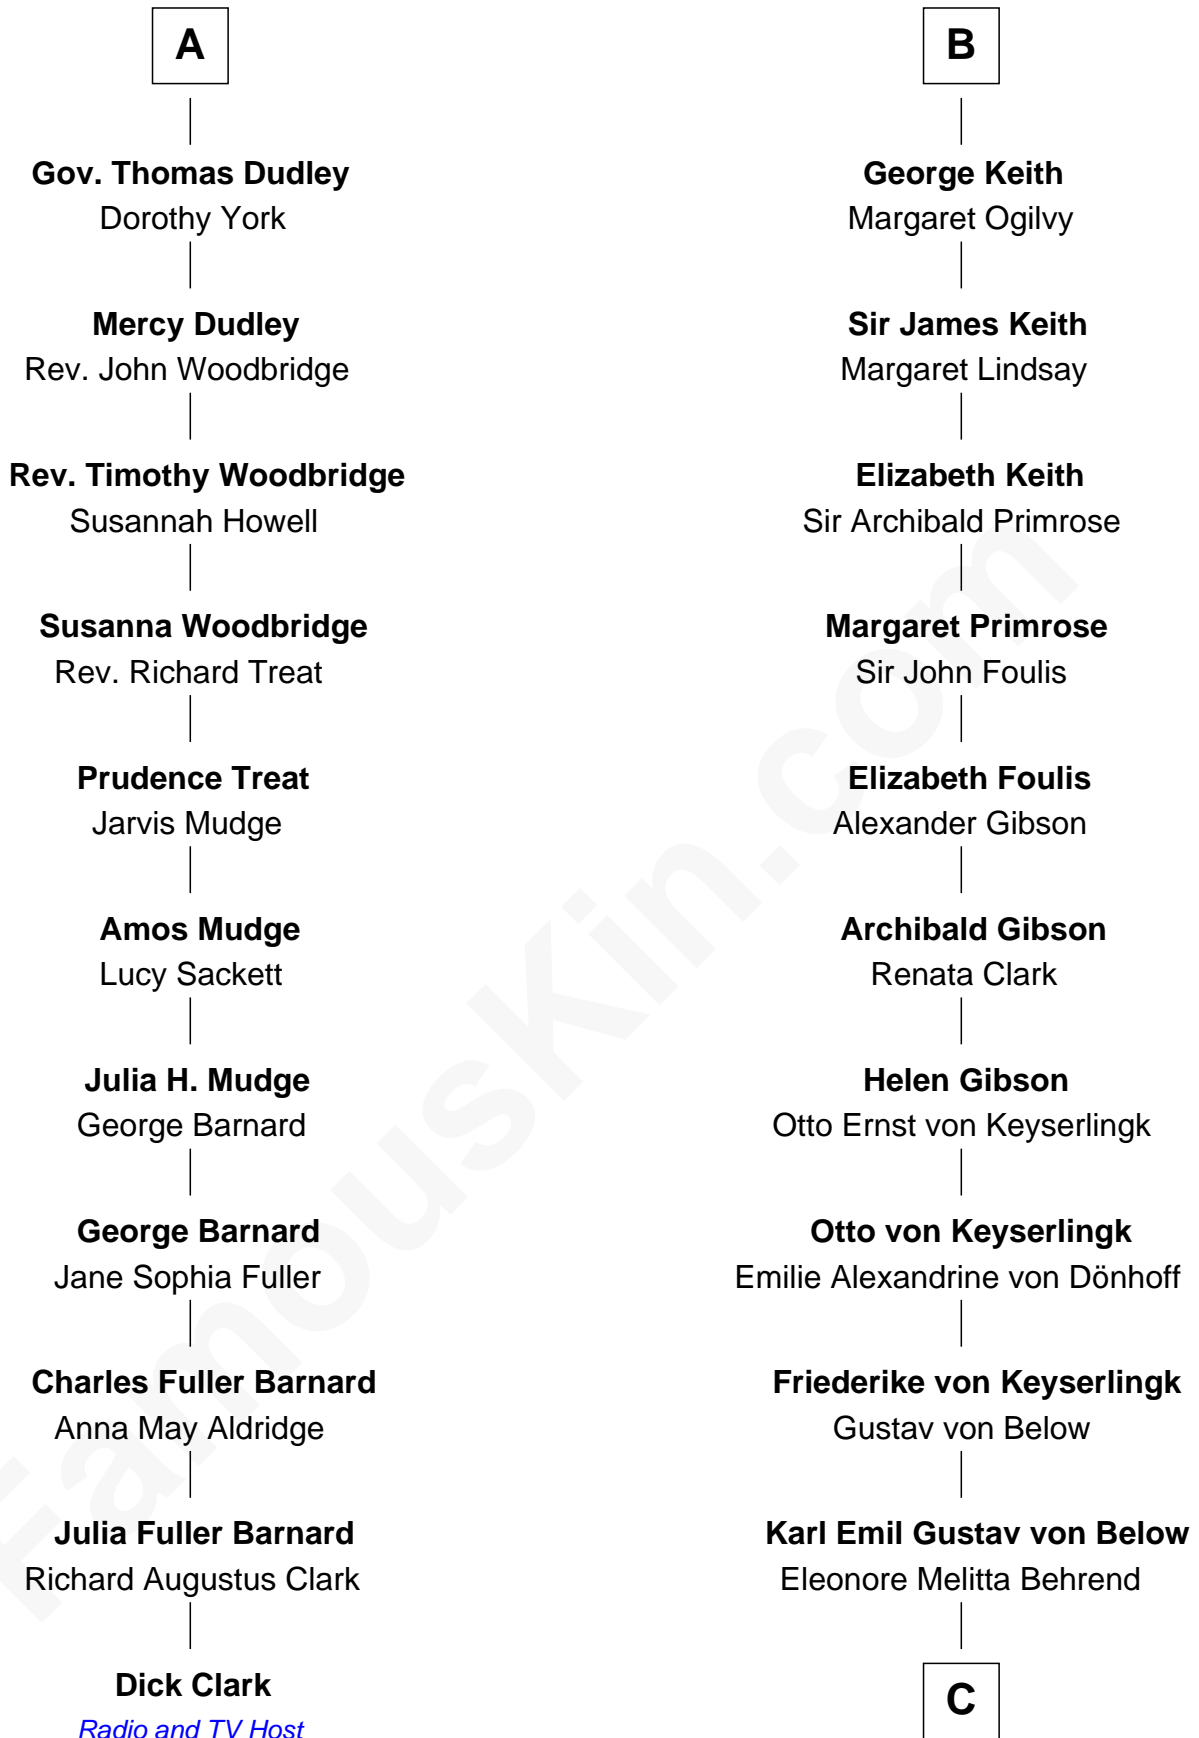

FamousKin.com Relationship Chart of

Dick Clark

Radio and TV Host

17th cousin 2 times removed of

Wernher von Braun

Rocket Scientist

John of Gaunt

Katherine Roet

C

Marie Eleonore Dorothea von Below

Wernher von Quistorp

Emmy von Quistorp

Magnus von Braun

Wernher von Braun

Rocket Scientist

FamousKin.com