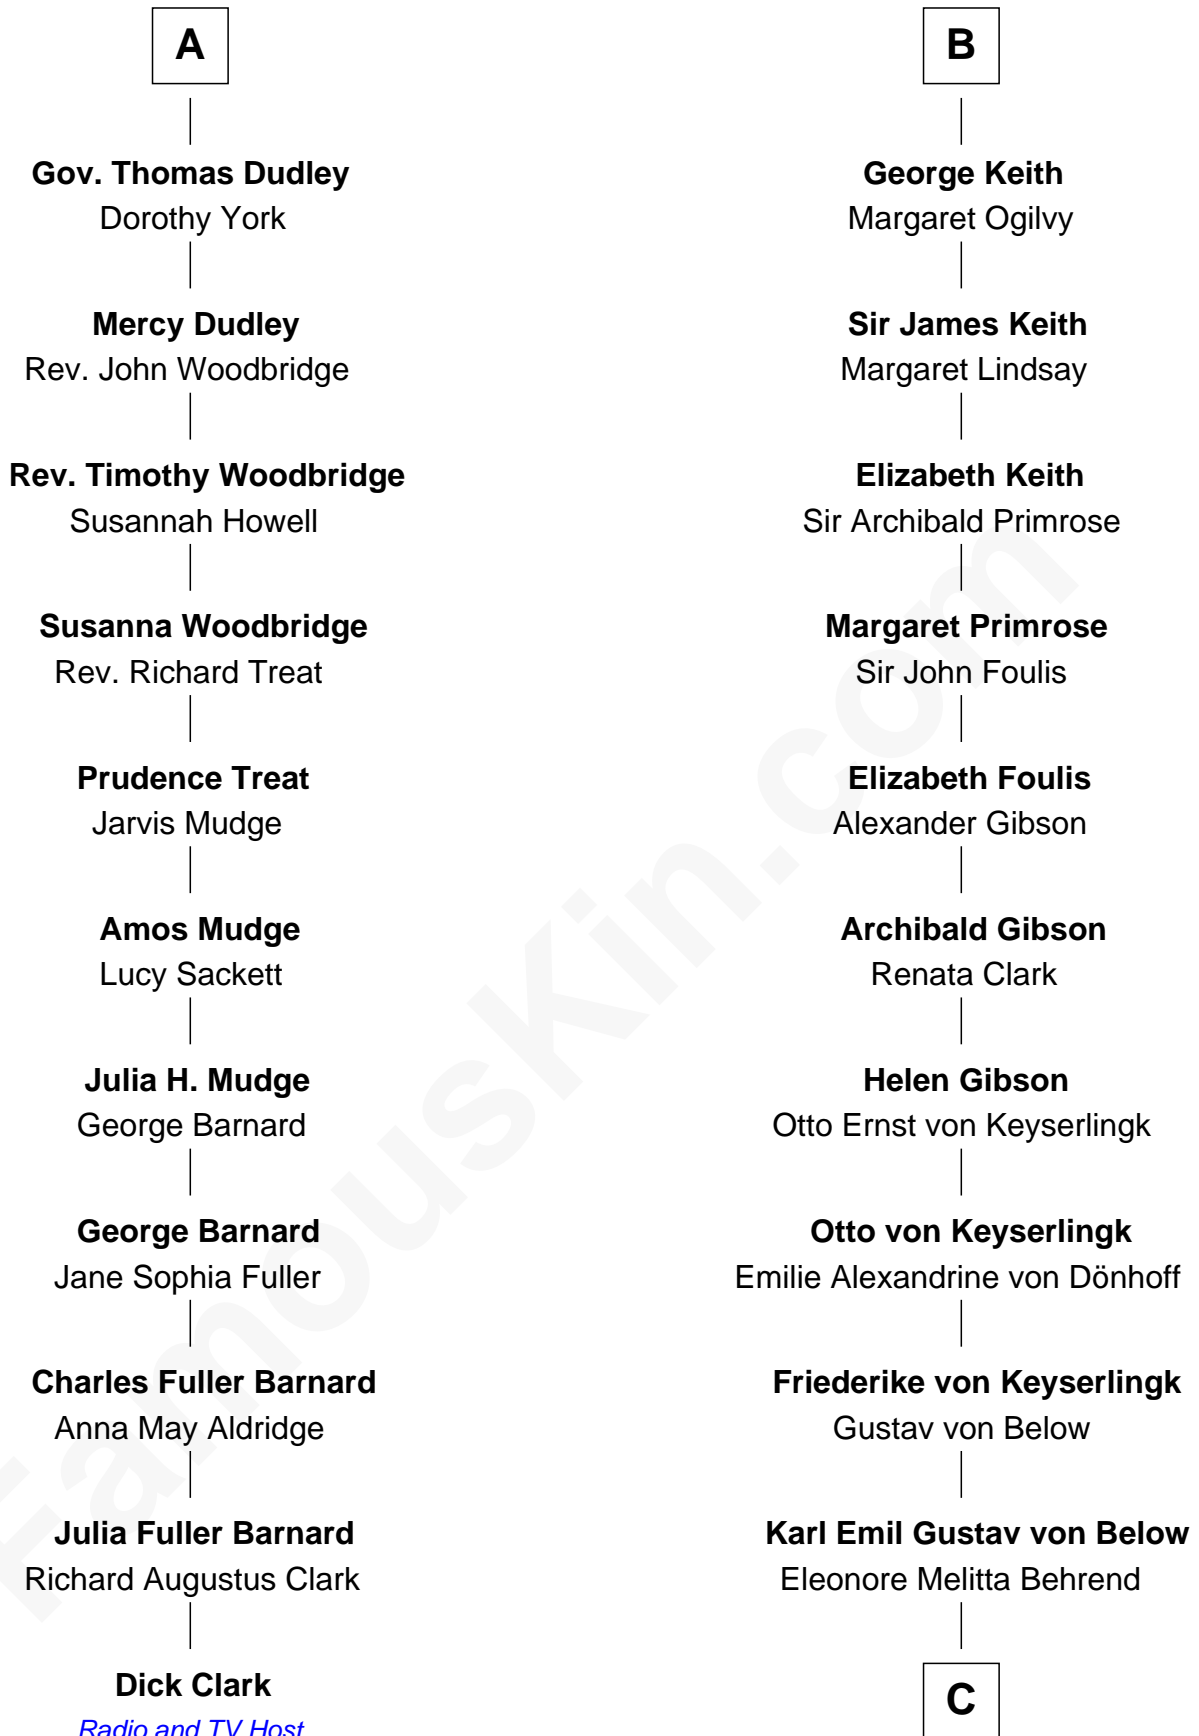

FamousKin.com Relationship Chart of

Dick Clark

Radio and TV Host

17th cousin 2 times removed of

Wernher von Braun

Rocket Scientist

Sir Thomas de Holand

Alice Fitzalan

C

Marie Eleonore Dorothea von Below

Wernher von Quistorp

Emmy von Quistorp

Magnus von Braun

Wernher von Braun

Rocket Scientist

FamousKin.com