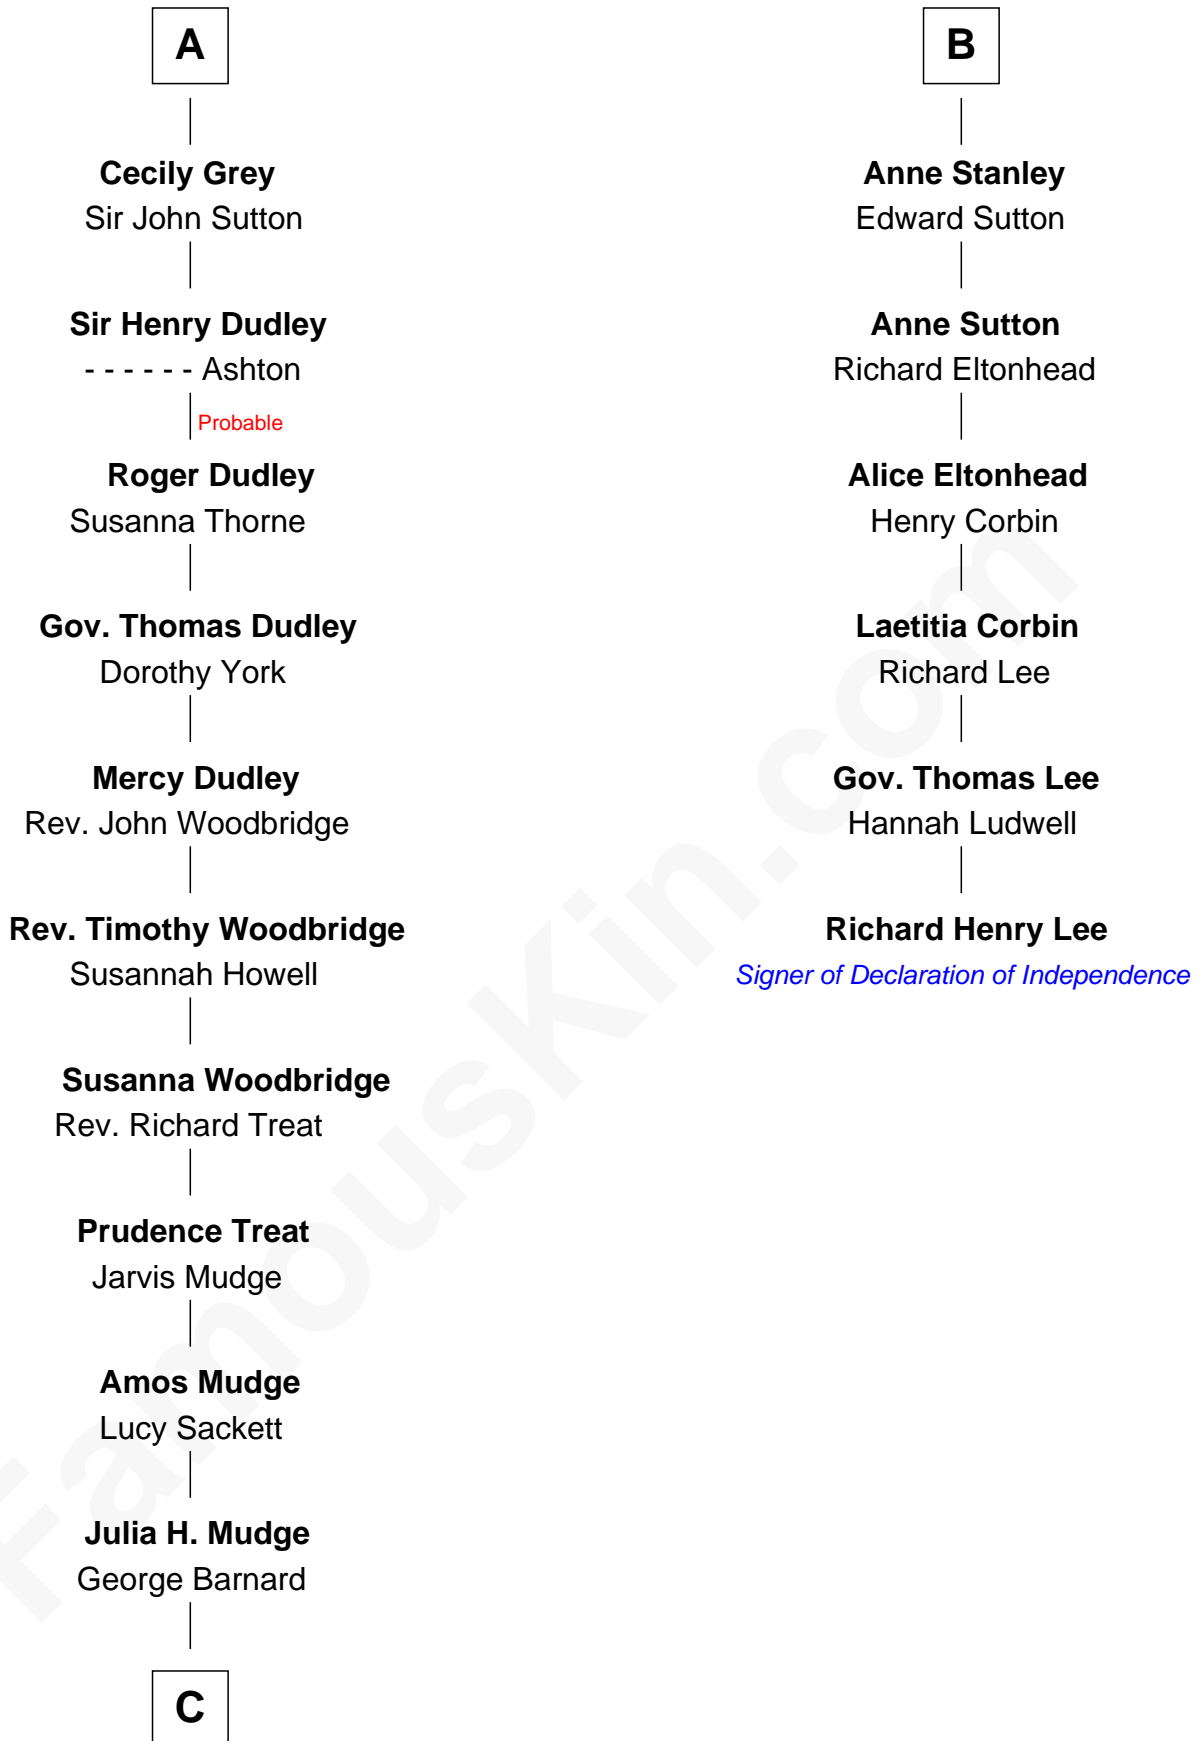

# FamousKin.com Relationship Chart of

**Dick Clark**

*Radio and TV Host*

12th cousin 8 times removed of

**Richard Henry Lee**

*Signer of the Declaration of Independence*

**Sir John de Harington**

Joan - - - - -

**Elizabeth Harington**

William Bonville

**William Bonville**

Katherine Neville

**Cecily Bonville**

Thomas Grey

**A**

**Sir John Harington**

Katherine Banastre

**Sir Nicholas Harington**

Isabel English

**Sir William Harington**

Margaret de Neville

**Agnes Harington**

Sir Alexander Radcliffe

**Isabel Radcliffe**

Sir James Harington

**Anne Harington**

Sir William Stanley

**Peter Stanley**

Cecily Tarleton

**B**

**C**

George Barnard  
Jane Sophia Fuller