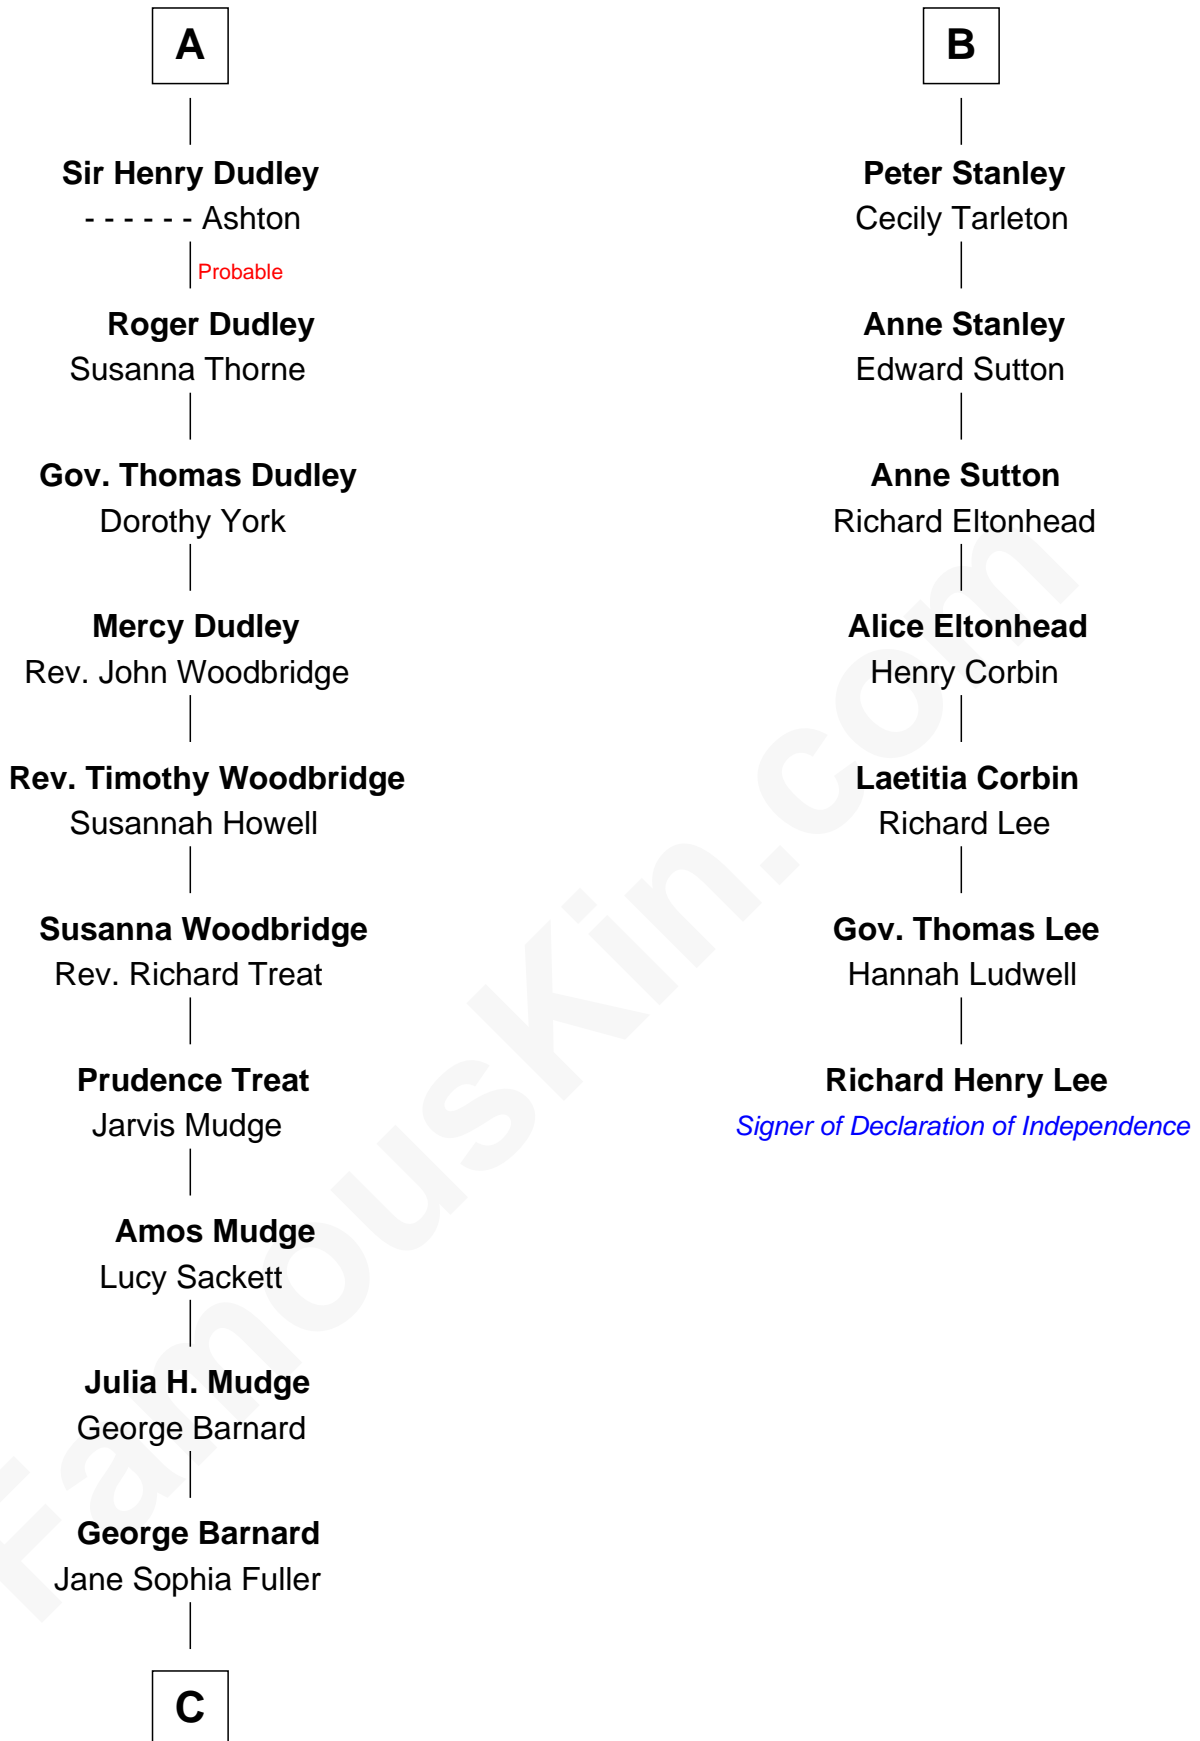

# FamousKin.com Relationship Chart of

**Dick Clark**

*Radio and TV Host*

13th cousin 6 times removed of

**Richard Henry Lee**

*Signer of the Declaration of Independence*

**C**

**Charles Fuller Barnard**

Anna May Aldridge

**Julia Fuller Barnard**

Richard Augustus Clark

**Dick Clark**

*Radio and TV Host*

FamousKin.com