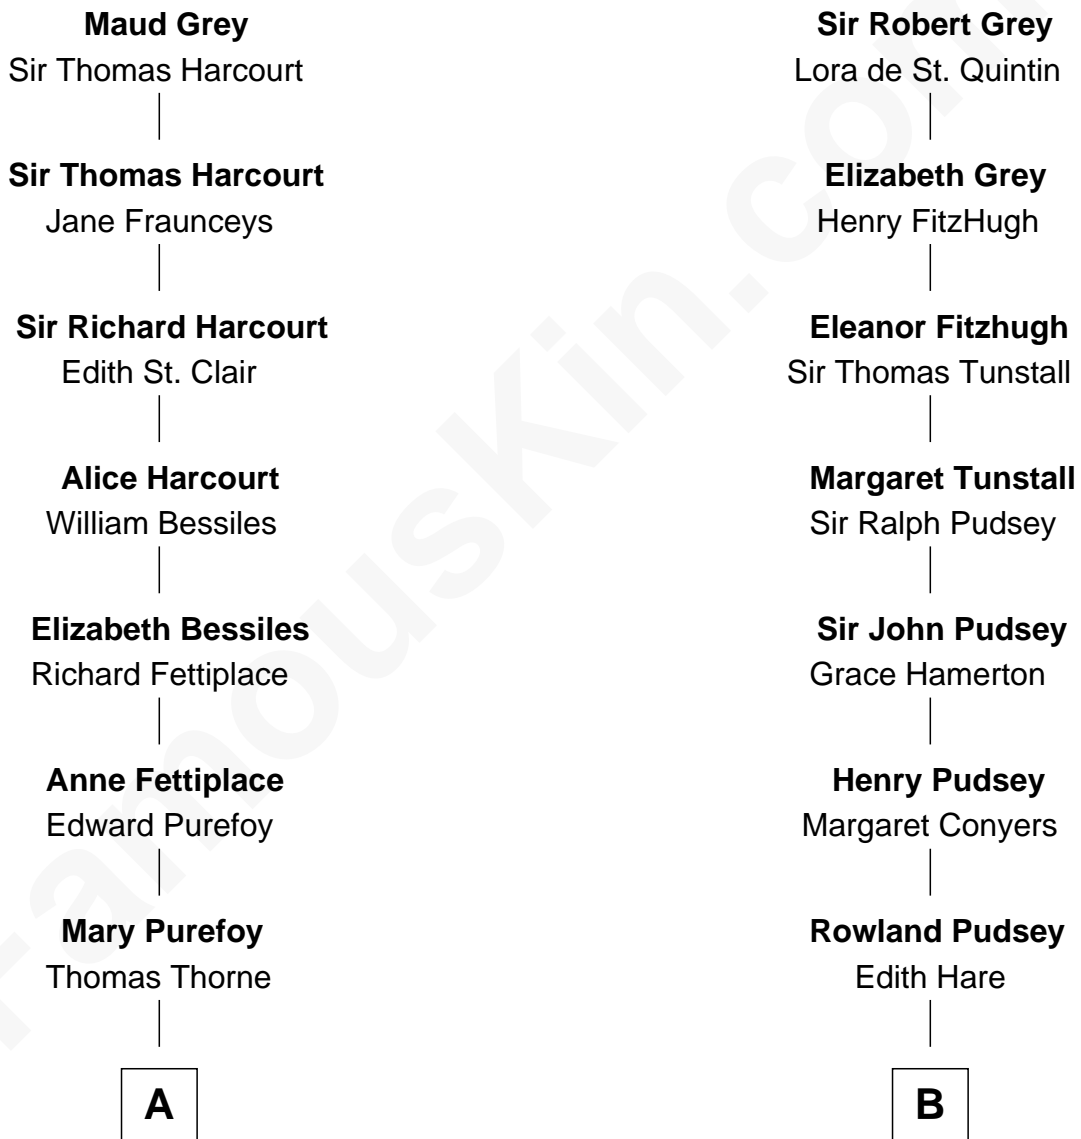

# FamousKin.com Relationship Chart of

**Dick Clark**

*Radio and TV Host*

15th cousin 3 times removed of

**Richard Henry Lee**

*Signer of the Declaration of Independence*

**Sir John Grey**

Avice Marmion

**C**

—  
**Julia Fuller Barnard**  
Richard Augustus Clark

—  
**Dick Clark**  
*Radio and TV Host*

FamousKin.com