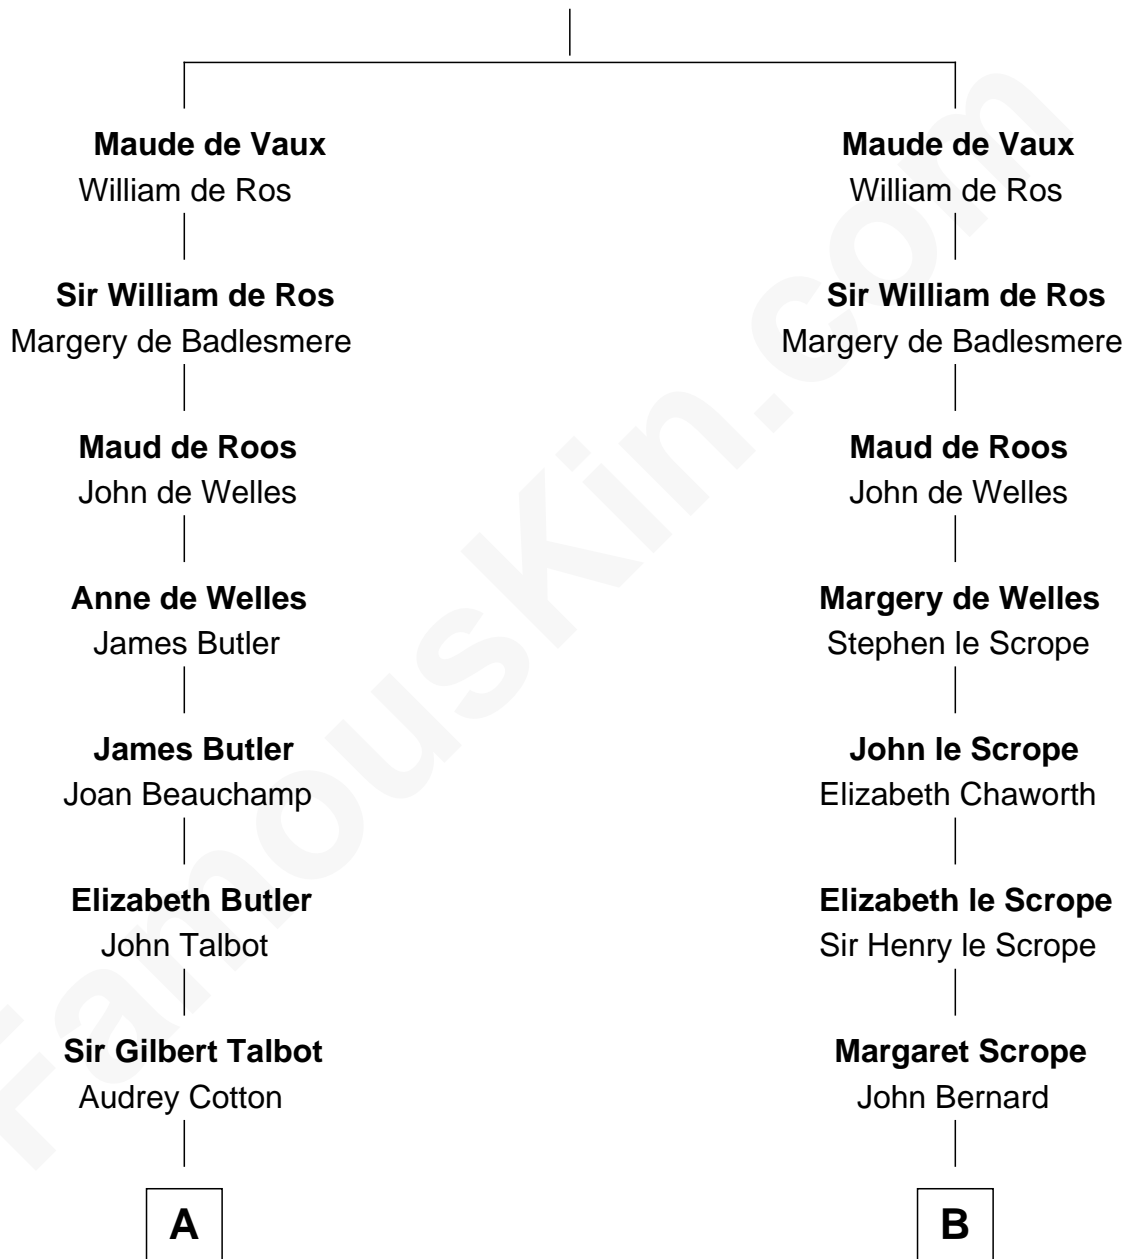

FamousKin.com Relationship Chart of

Dick Clark

Radio and TV Host

15th cousin 6 times removed of

Richard Henry Lee

Signer of the Declaration of Independence

John de Vaux

C

Julia H. Mudge

George Barnard

George Barnard

Jane Sophia Fuller

Charles Fuller Barnard

Anna May Aldridge

Julia Fuller Barnard

Richard Augustus Clark