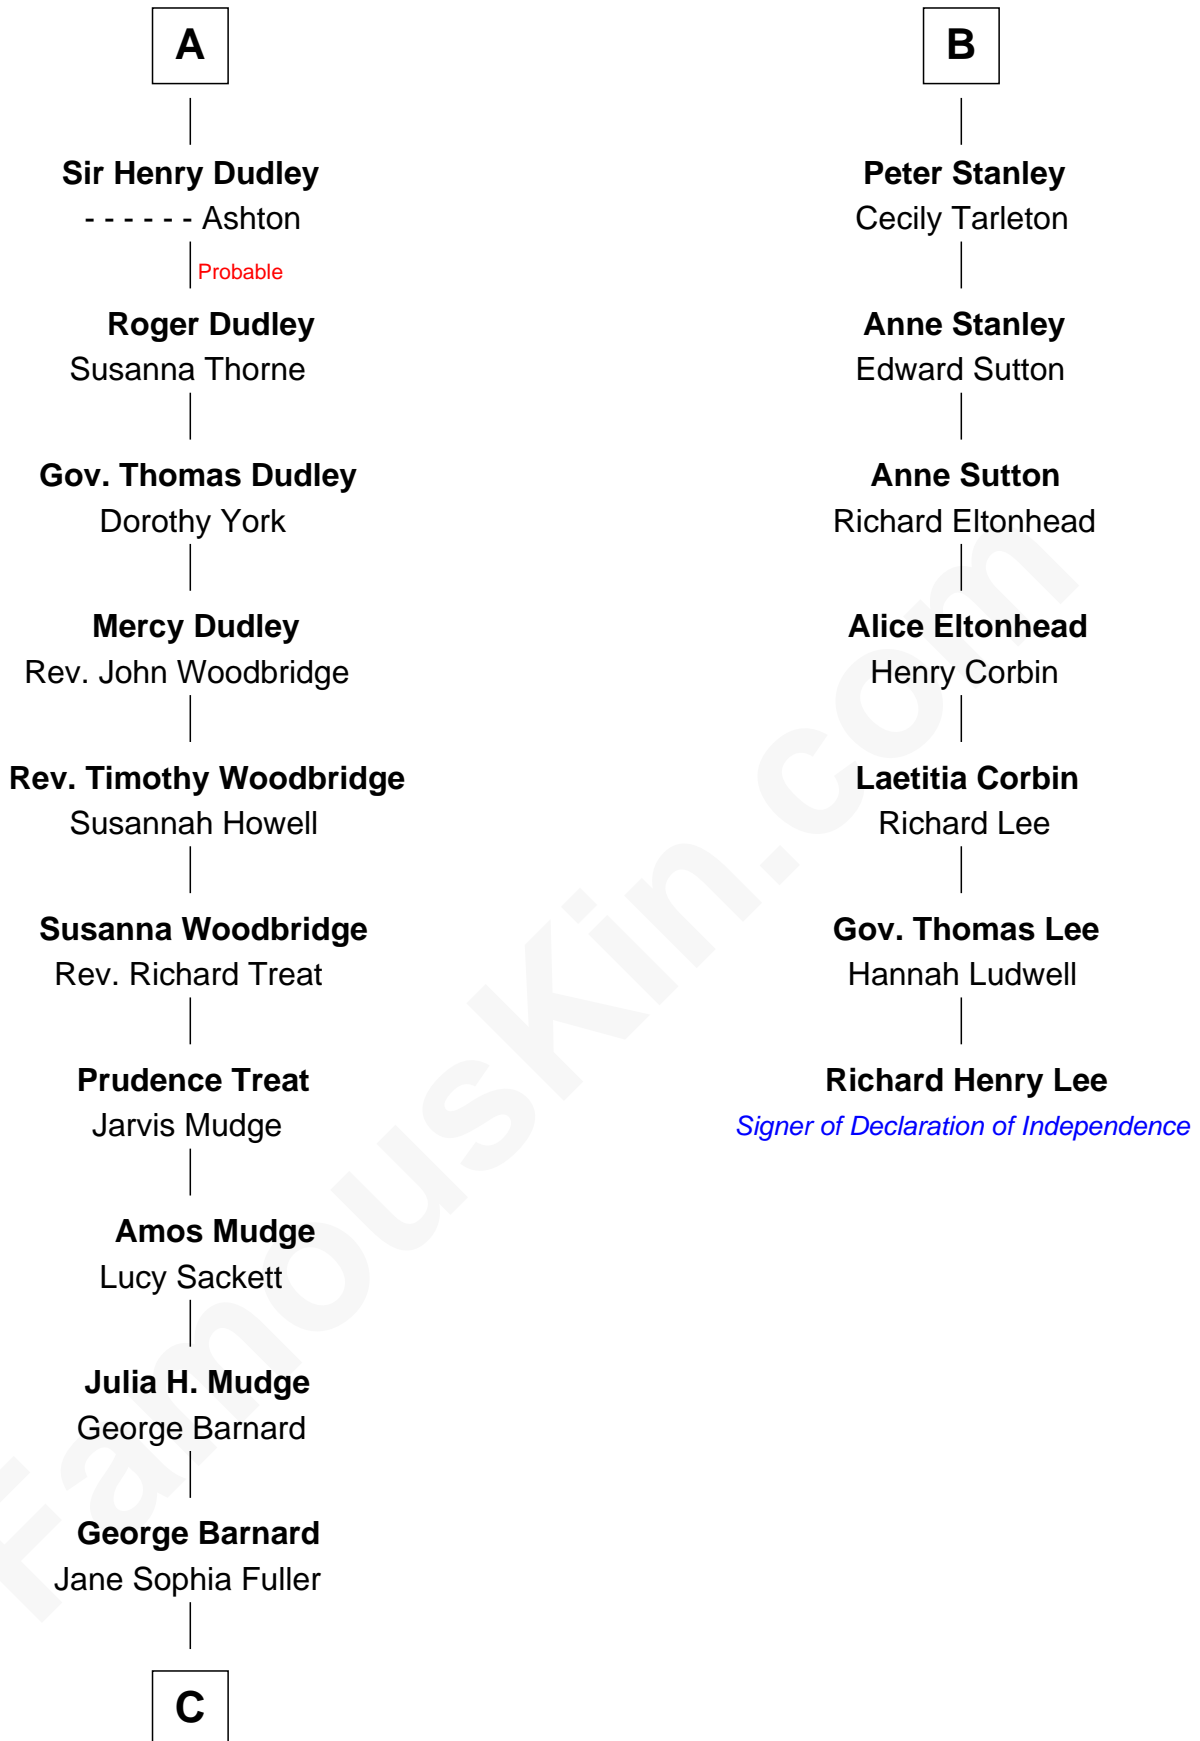

FamousKin.com Relationship Chart of

Dick Clark

Radio and TV Host

13th cousin 6 times removed of

Richard Henry Lee

Signer of the Declaration of Independence

Sir Robert de Holland

Maude la Zouche

C

—
Charles Fuller Barnard

Anna May Aldridge

—
Julia Fuller Barnard

Richard Augustus Clark

—
Dick Clark

Radio and TV Host

FamousKin.com