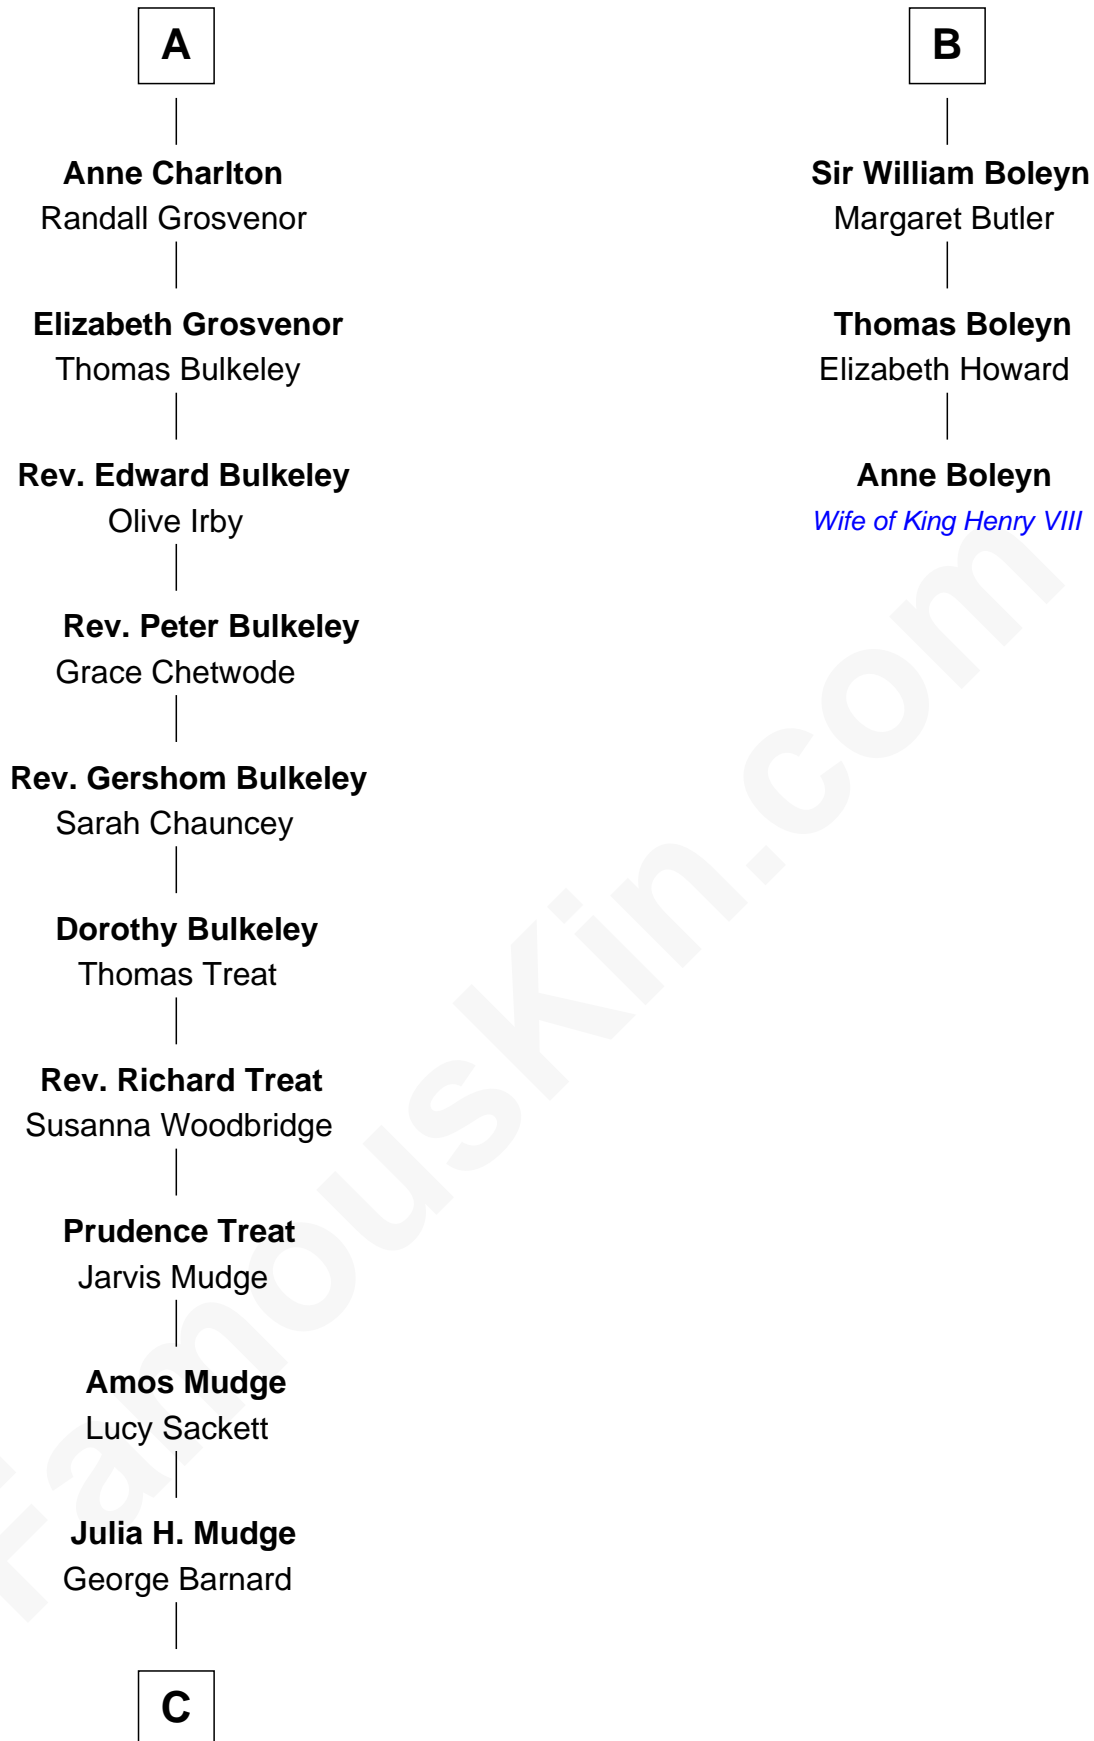

# FamousKin.com Relationship Chart of

**Dick Clark**

*Radio and TV Host*

9th cousin 11 times removed of

**Anne Boleyn**

*2nd Wife of King Henry VIII*

**Sir Roger de Somery**

Nichole d'Aubenev

**C**

**George Barnard**  
Jane Sophia Fuller

**Charles Fuller Barnard**  
Anna May Aldridge

**Julia Fuller Barnard**  
Richard Augustus Clark

**Dick Clark**  
*Radio and TV Host*

FamousKin.com