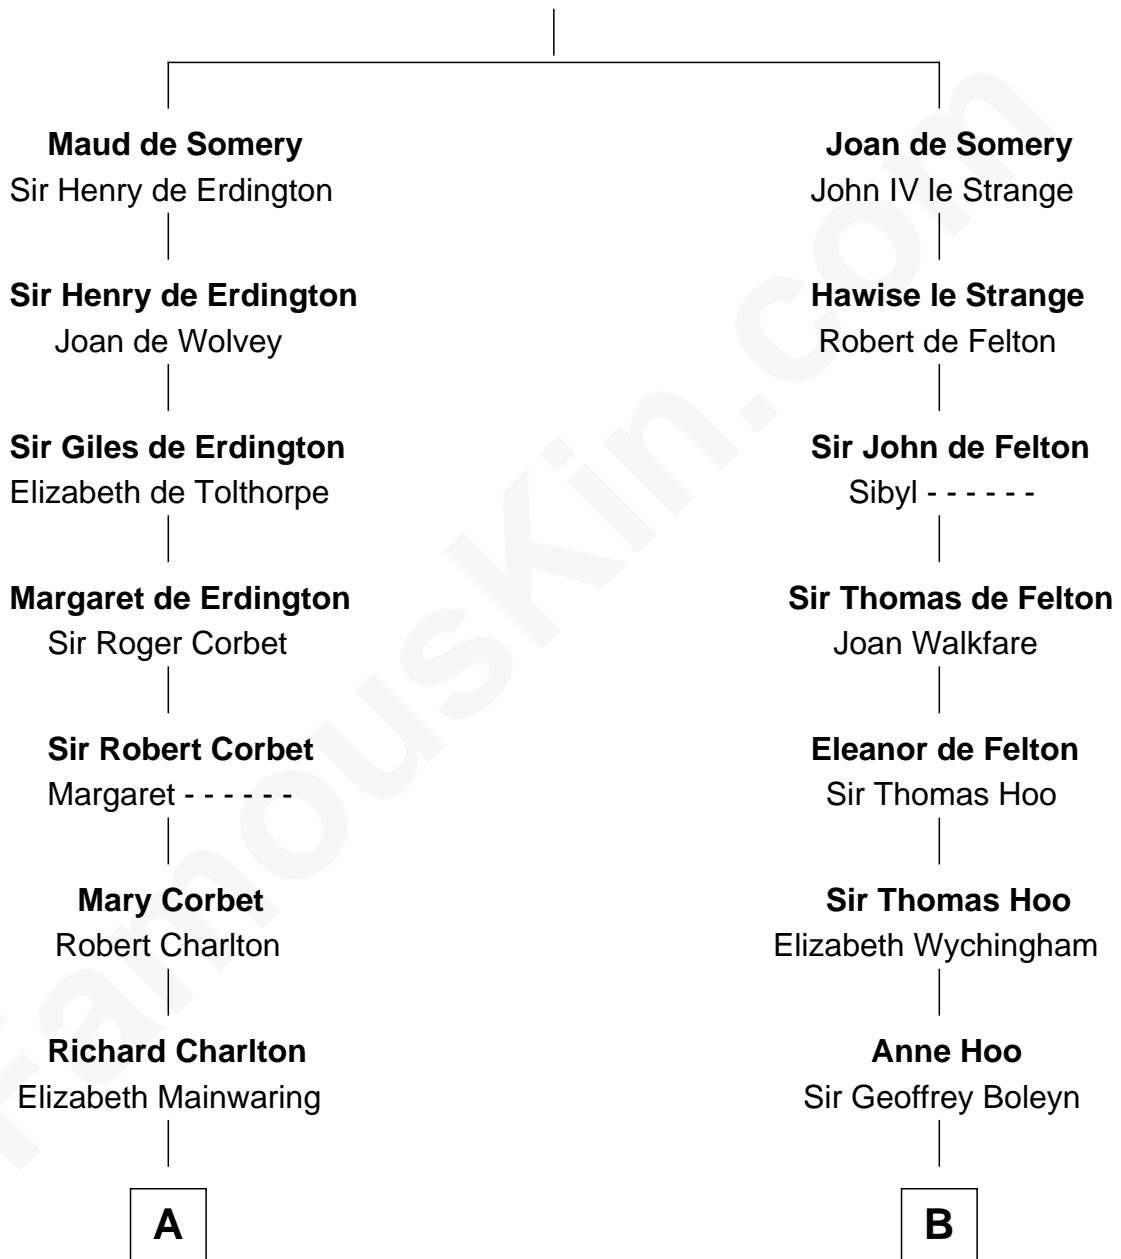

# FamousKin.com Relationship Chart of

**Dick Clark**

*Radio and TV Host*

9th cousin 11 times removed of

**Anne Boleyn**

*2nd Wife of King Henry VIII*

**Sir Roger de Somery**

Nichole d'Aubenev

**C**

**George Barnard**  
Jane Sophia Fuller

**Charles Fuller Barnard**  
Anna May Aldridge

**Julia Fuller Barnard**  
Richard Augustus Clark

**Dick Clark**  
*Radio and TV Host*

FamousKin.com