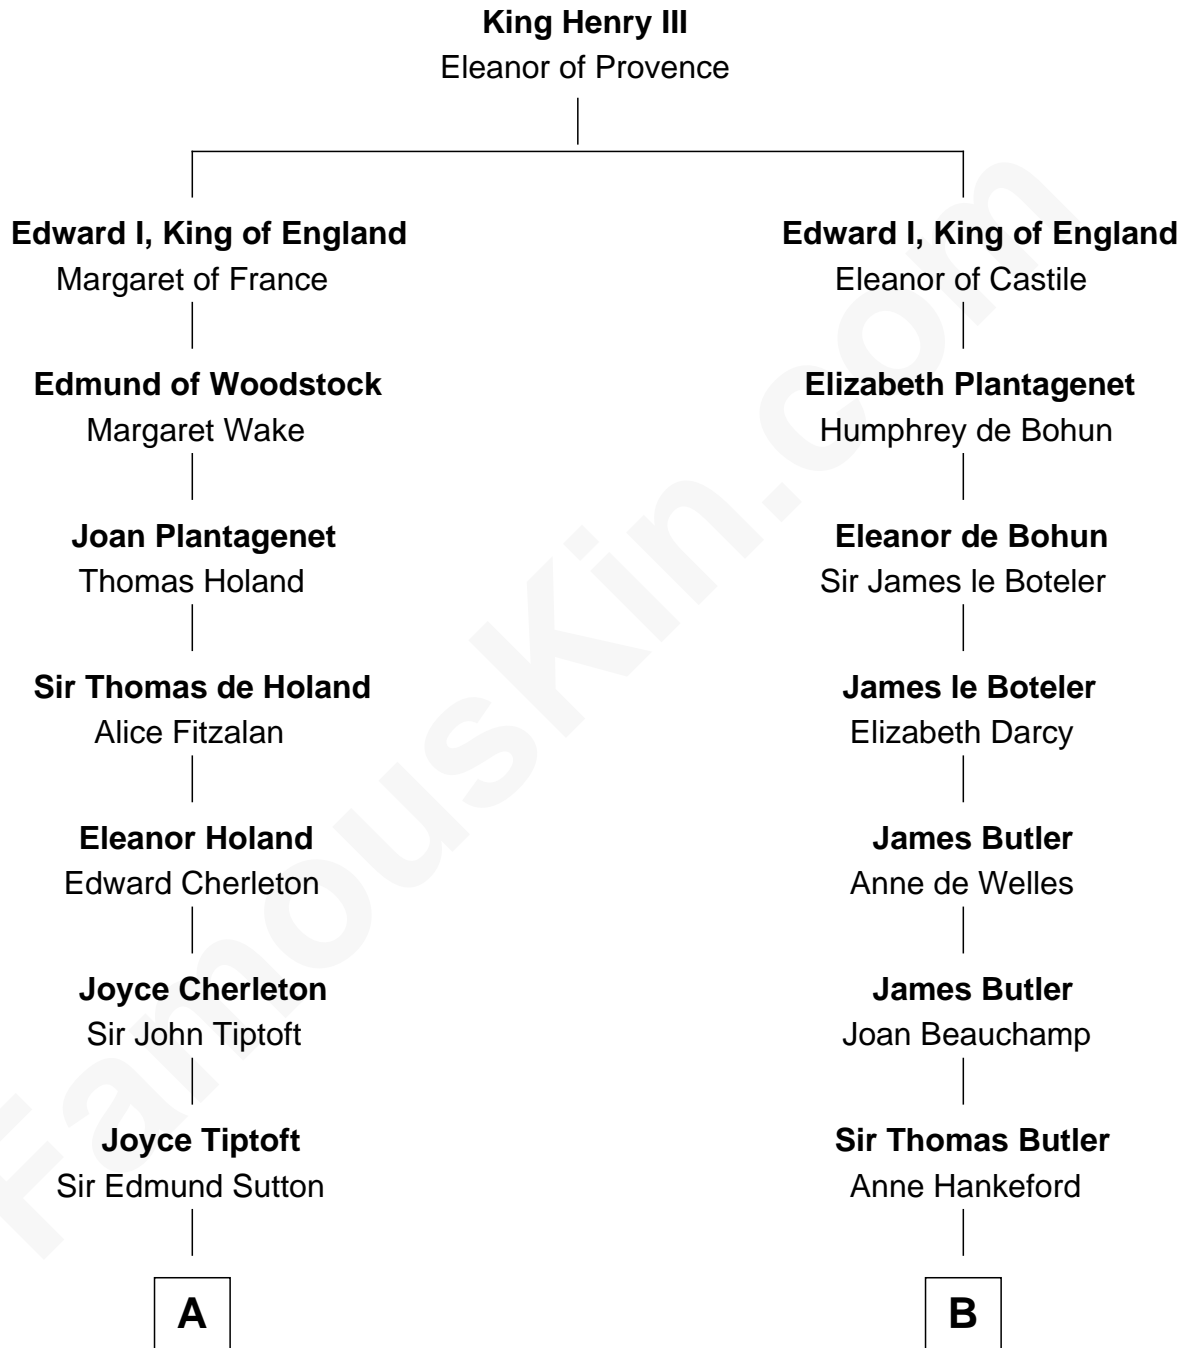

# FamousKin.com Relationship Chart of

**Dick Clark**

*Radio and TV Host*

9th cousin 12 times removed of

**Anne Boleyn**

*2nd Wife of King Henry VIII*

**C**

—  
**Julia H. Mudge**

George Barnard

—  
**George Barnard**

Jane Sophia Fuller

—  
**Charles Fuller Barnard**

Anna May Aldridge

—  
**Julia Fuller Barnard**

Richard Augustus Clark

—  
**Dick Clark**