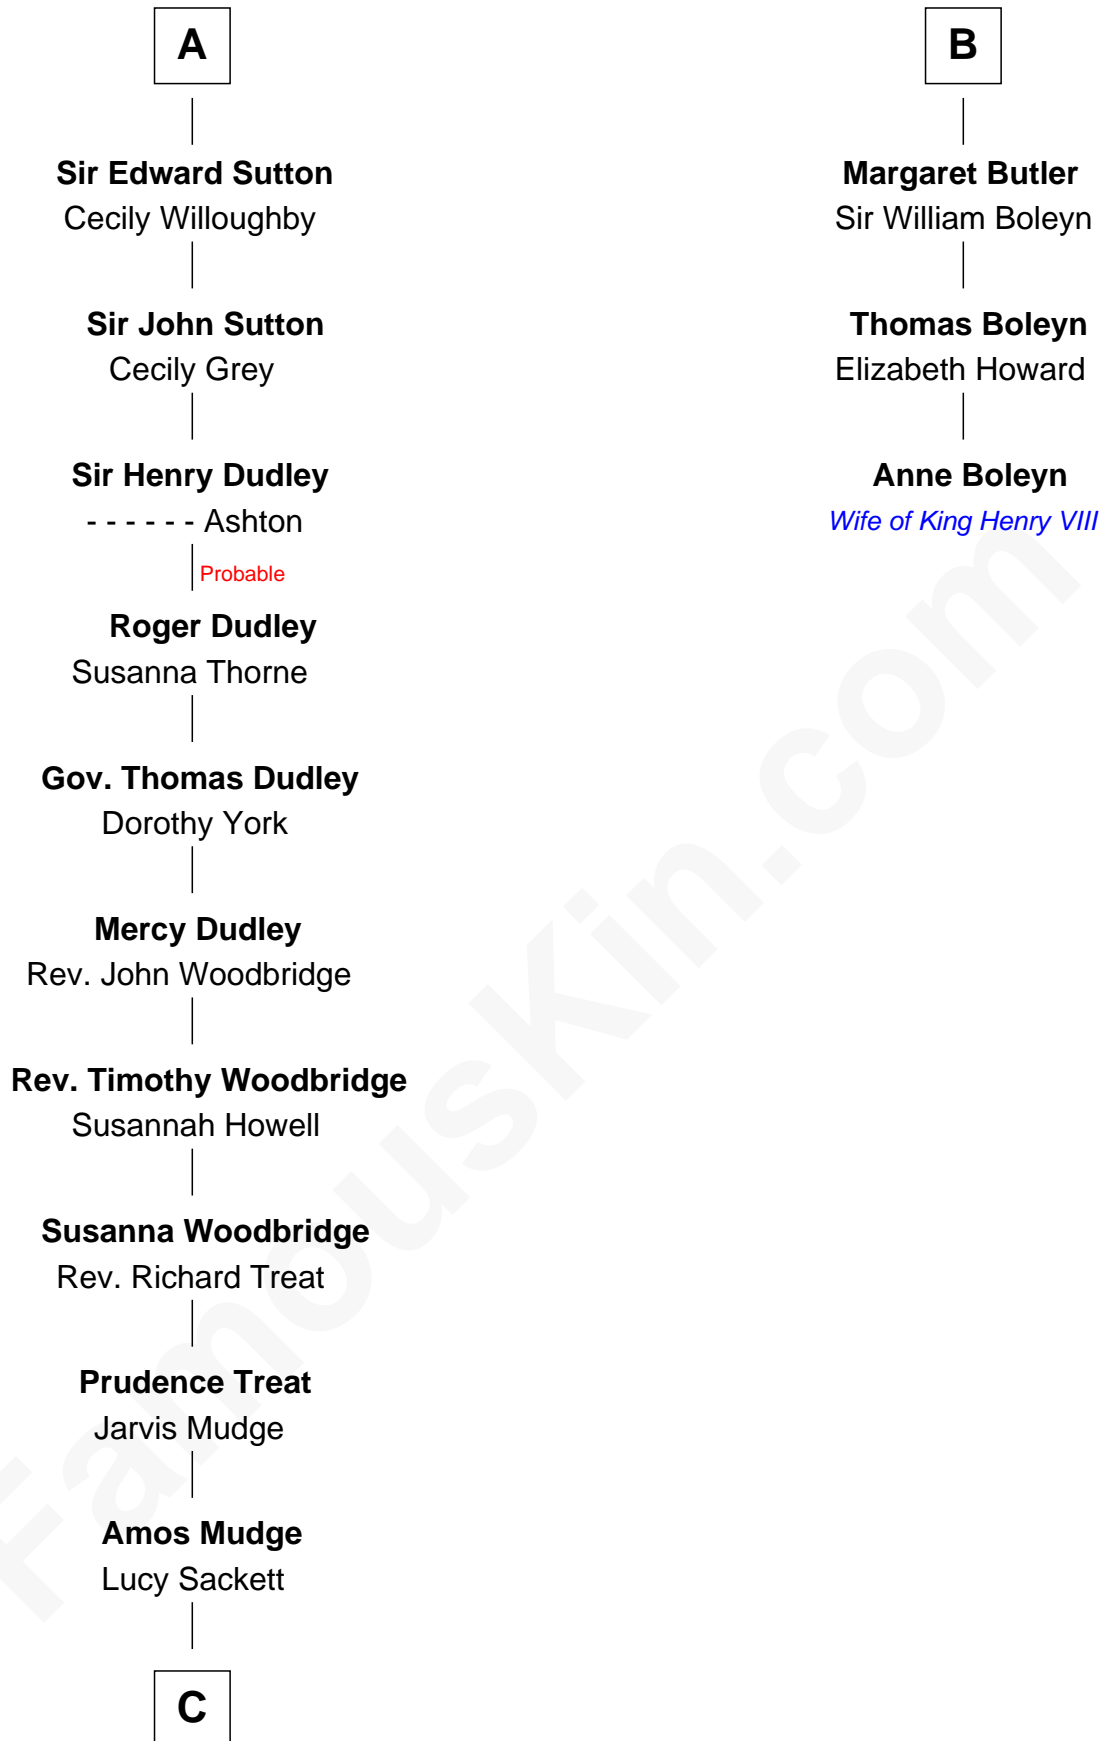

# FamousKin.com Relationship Chart of

**Dick Clark**

*Radio and TV Host*

9th cousin 12 times removed of

**Anne Boleyn**

*2nd Wife of King Henry VIII*

**C**

—  
**Julia H. Mudge**

George Barnard

—  
**George Barnard**

Jane Sophia Fuller

—  
**Charles Fuller Barnard**

Anna May Aldridge

—  
**Julia Fuller Barnard**

Richard Augustus Clark

—  
**Dick Clark**