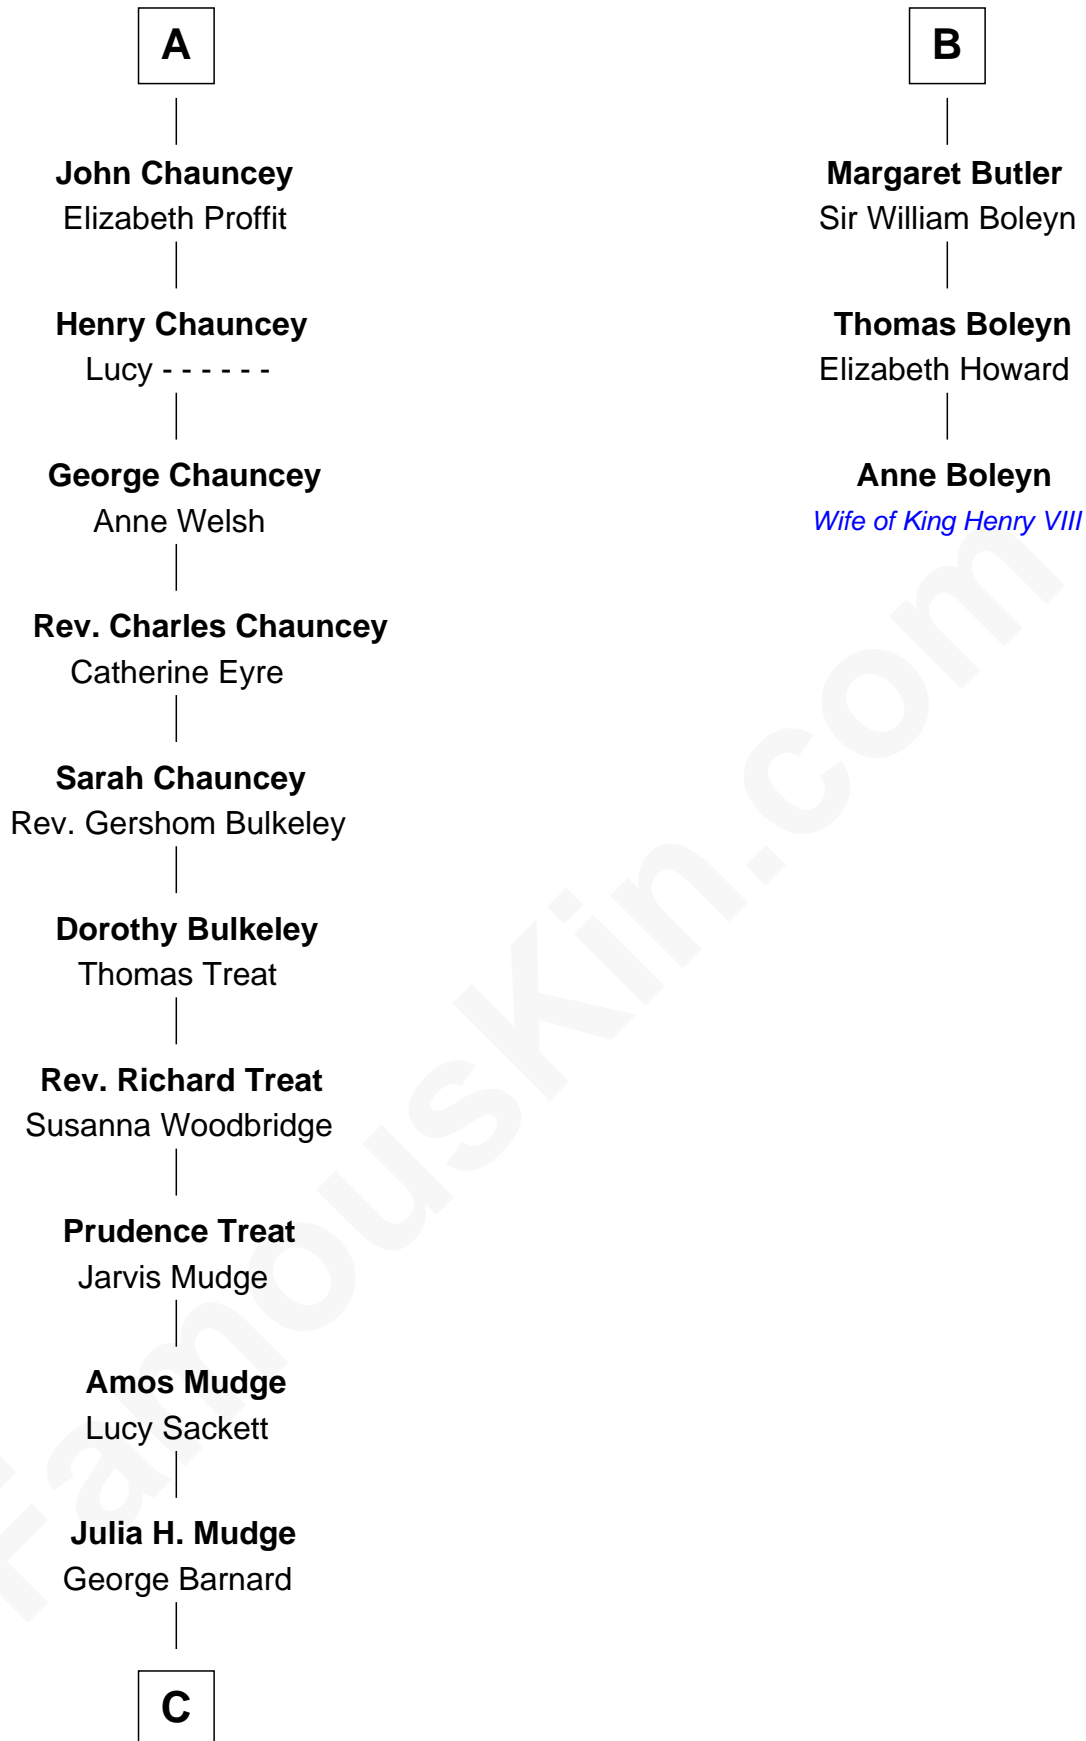

FamousKin.com Relationship Chart of

Dick Clark

Radio and TV Host

9th cousin 11 times removed of

Anne Boleyn

2nd Wife of King Henry VIII

C

—
George Barnard
Jane Sophia Fuller

—
Charles Fuller Barnard
Anna May Aldridge

—
Julia Fuller Barnard
Richard Augustus Clark

—
Dick Clark
Radio and TV Host

FamousKin.com