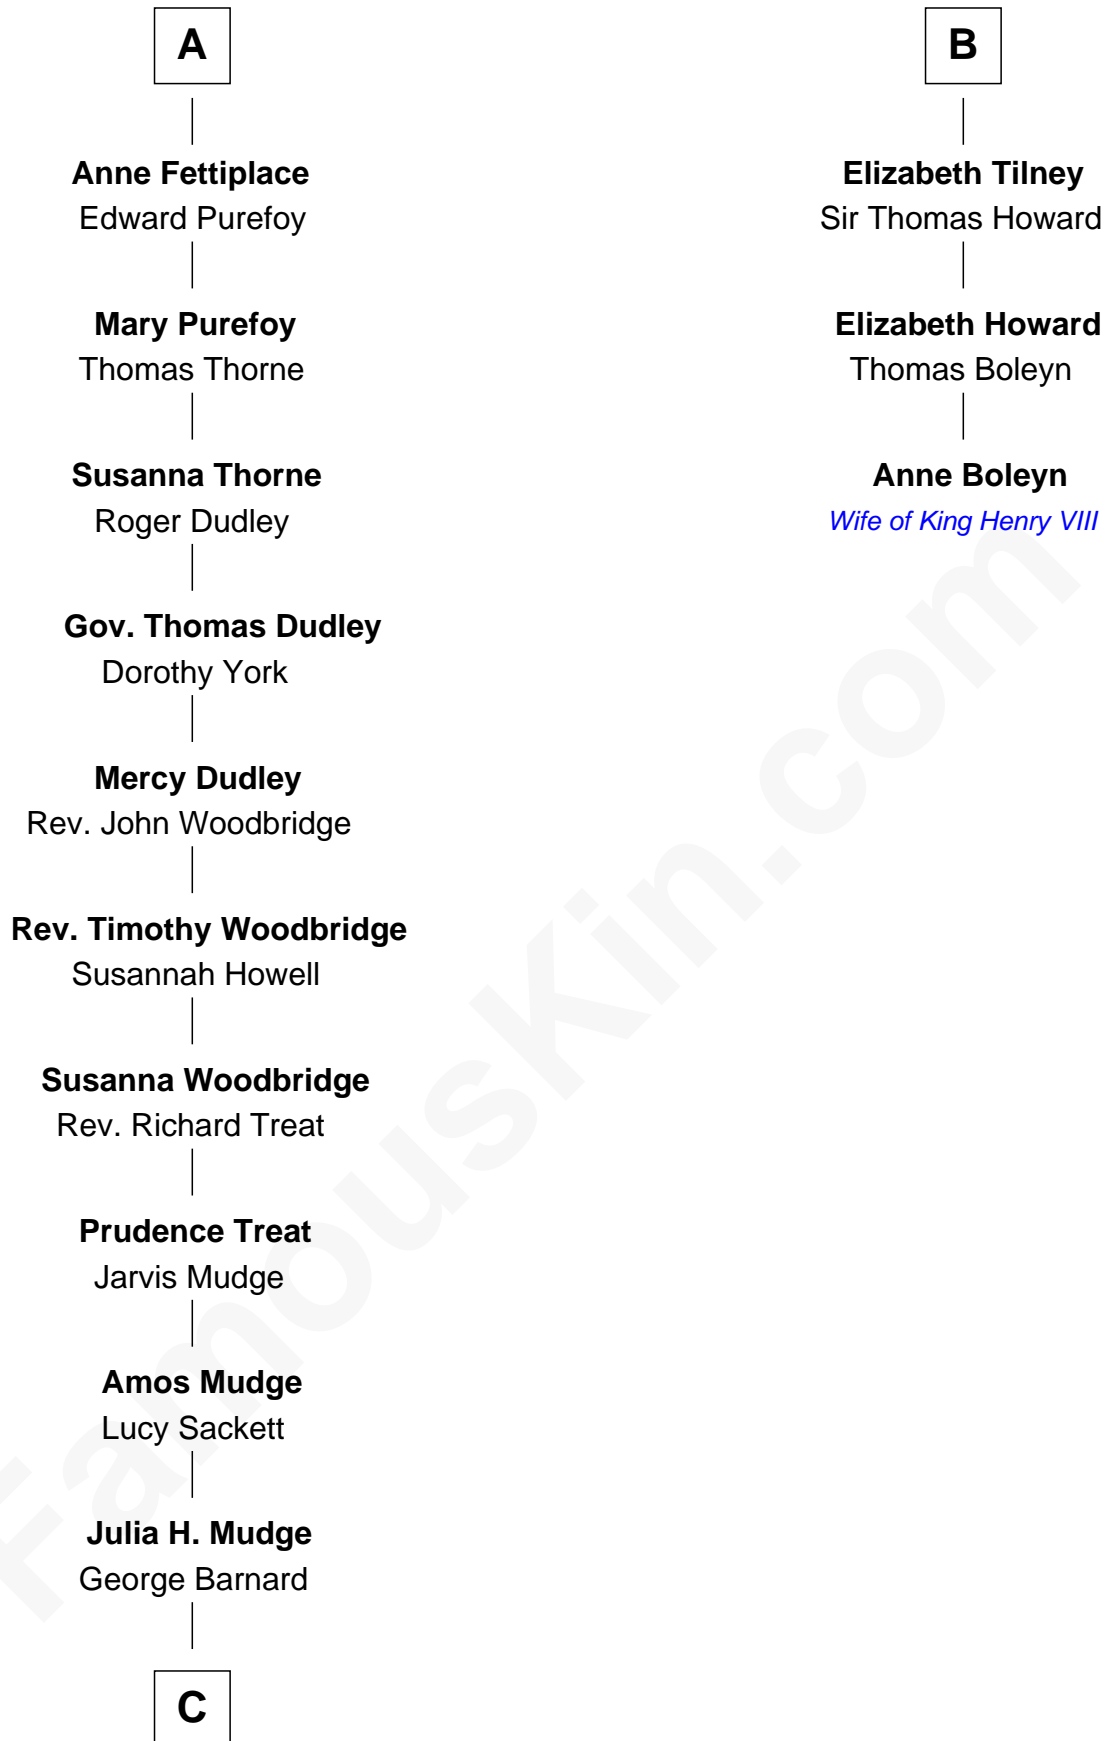

# FamousKin.com Relationship Chart of

**Dick Clark**

*Radio and TV Host*

9th cousin 11 times removed of

**Anne Boleyn**

*2nd Wife of King Henry VIII*

**C**

—  
**George Barnard**  
Jane Sophia Fuller

—  
**Charles Fuller Barnard**  
Anna May Aldridge

—  
**Julia Fuller Barnard**  
Richard Augustus Clark

—  
**Dick Clark**  
*Radio and TV Host*

FamousKin.com