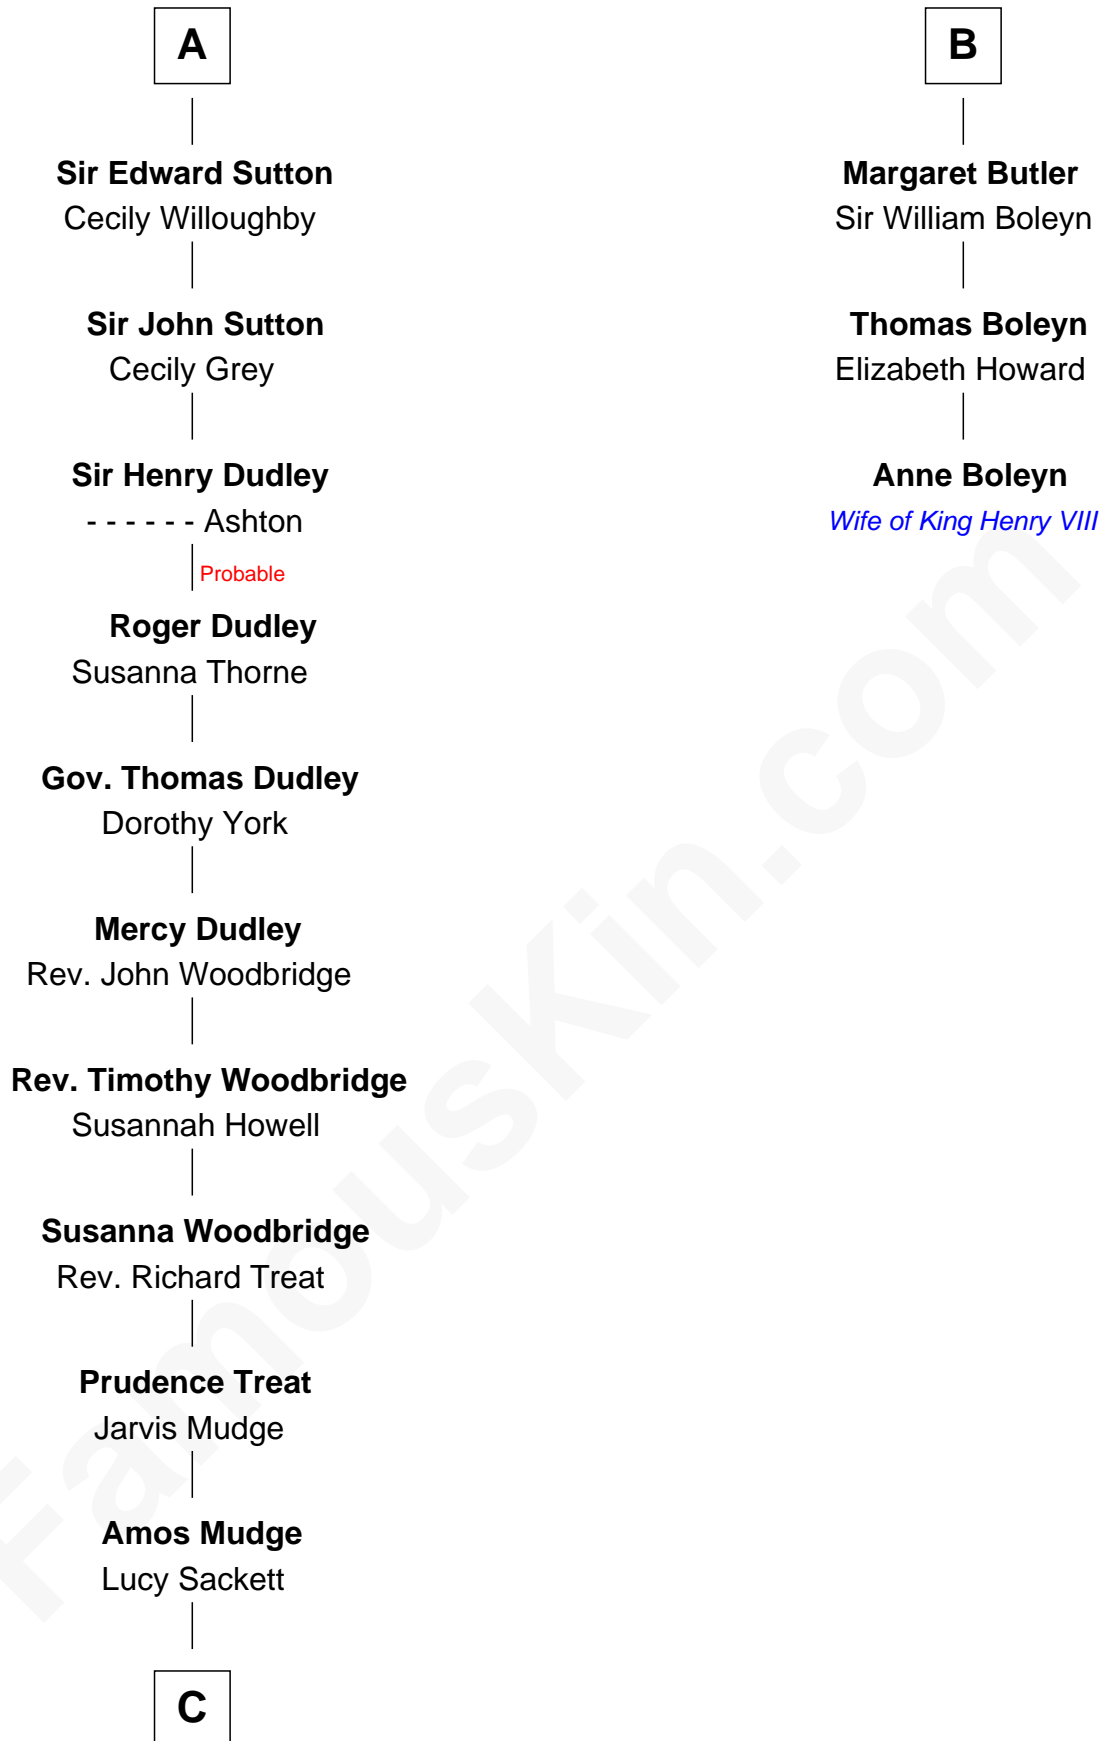

# FamousKin.com Relationship Chart of

**Dick Clark**

*Radio and TV Host*

9th cousin 12 times removed of

**Anne Boleyn**

*2nd Wife of King Henry VIII*

**Robert I, Count of Artois**

Matilda of Brabant

**Joyce Cherleton**  
Sir John Tiptoft

**Joyce Tiptoft**  
Sir Edmund Sutton

**A**

**Blanche of Artois**  
Edmund Plantagenet

**Henry Plantagenet**  
Maud de Chaworth

**Eleanor Plantagenet**  
Richard Fitzalan

**Sir Richard Fitzalan**  
Elizabeth de Bohun

**Joan Fitzalan**  
Sir William Beauchamp

**Joan Beauchamp**  
James Butler

**Sir Thomas Butler**  
Anne Hankeford

**B**

**C**

—  
**Julia H. Mudge**

George Barnard