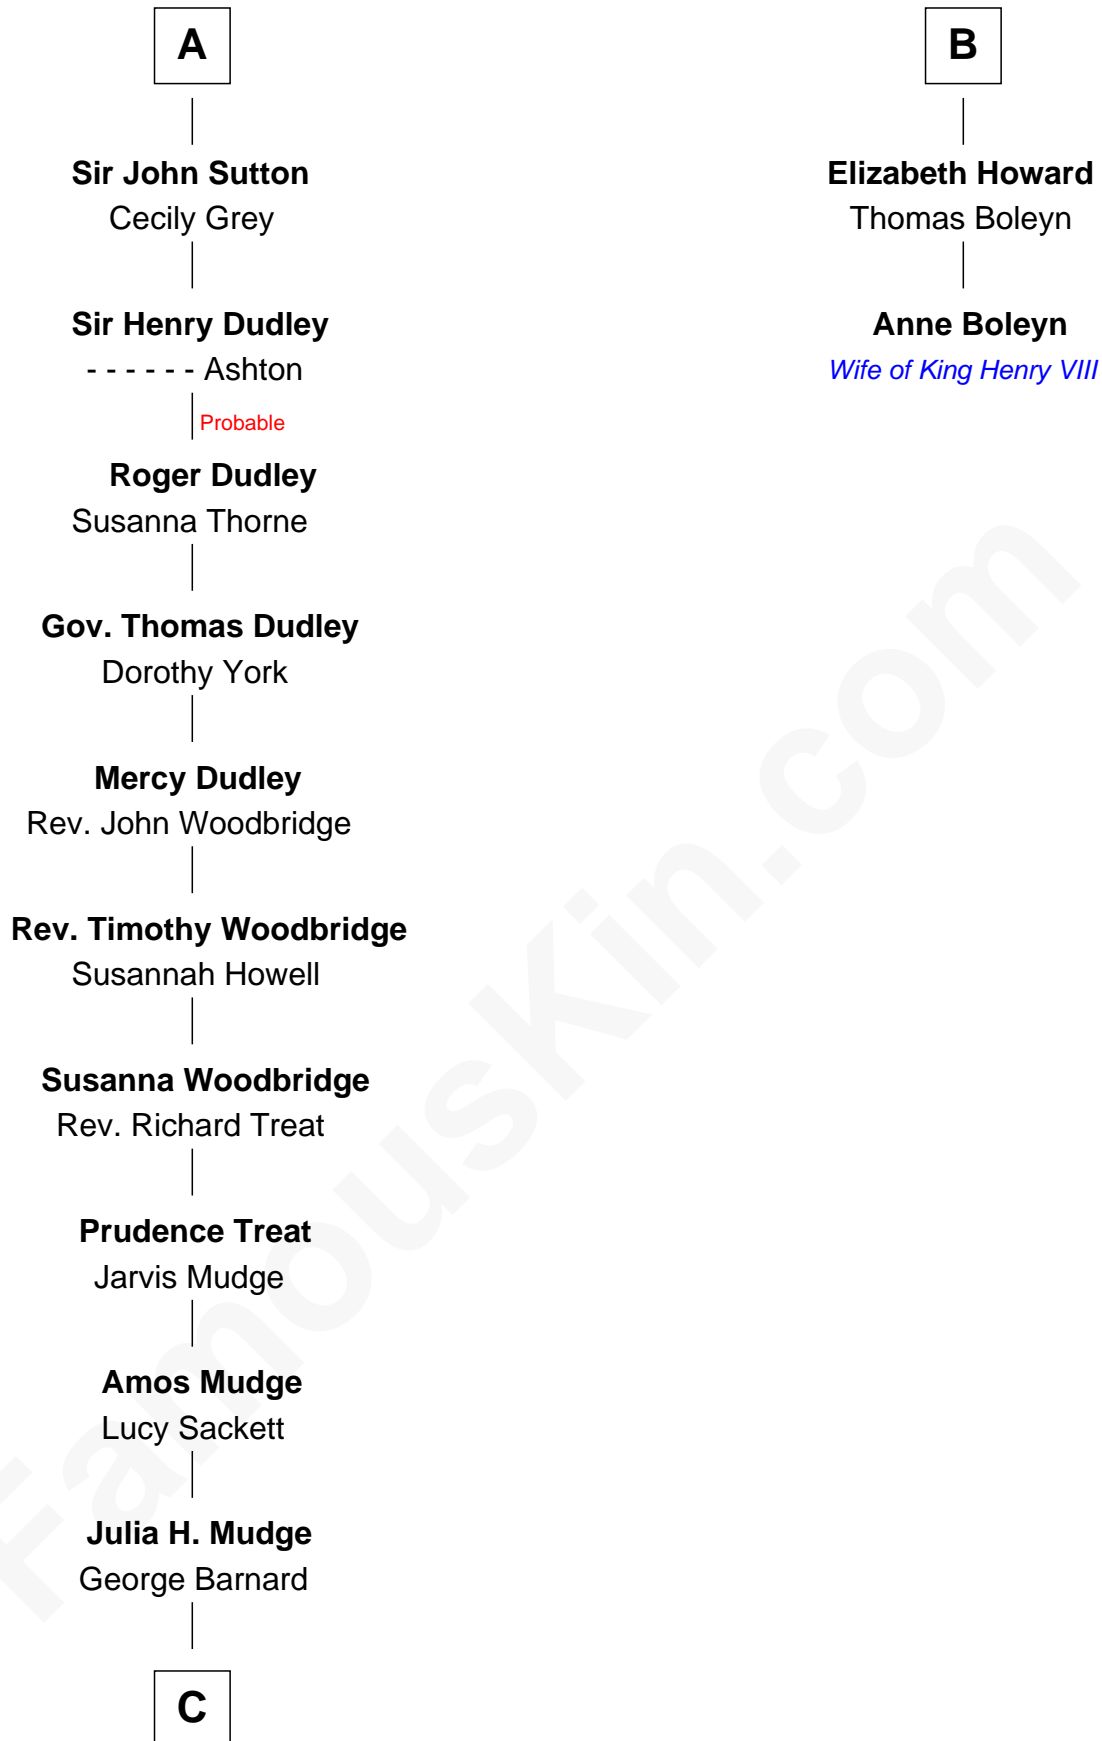

FamousKin.com Relationship Chart of

Dick Clark

Radio and TV Host

8th cousin 12 times removed of

Anne Boleyn

2nd Wife of King Henry VIII

C

—
George Barnard
Jane Sophia Fuller

—
Charles Fuller Barnard
Anna May Aldridge

—
Julia Fuller Barnard
Richard Augustus Clark

—
Dick Clark
Radio and TV Host

FamousKin.com