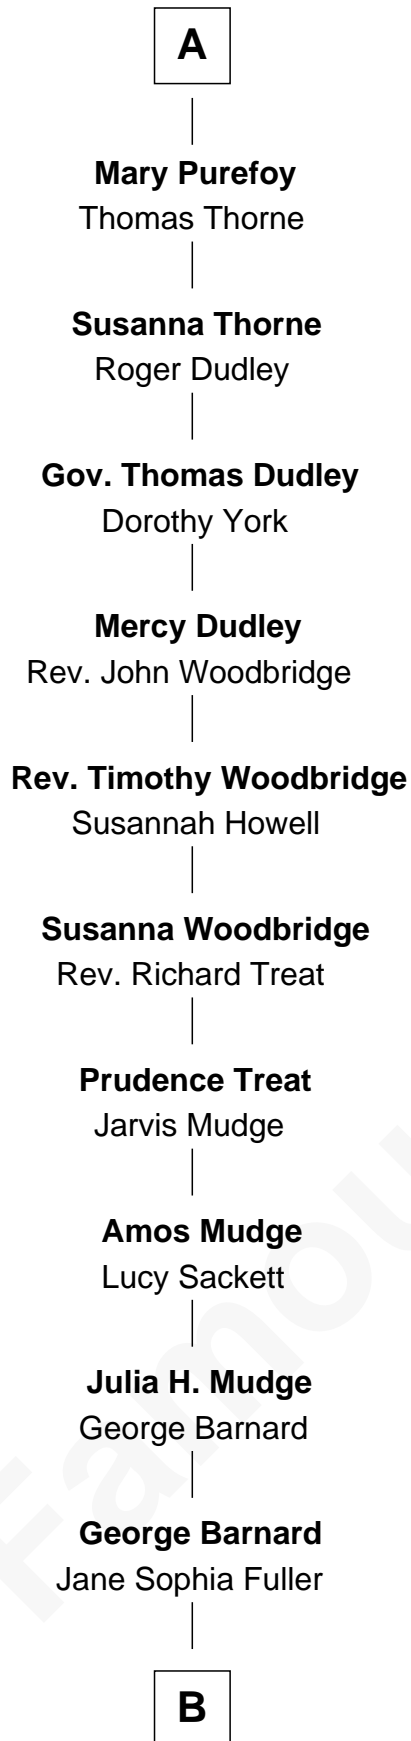

FamousKin.com Relationship Chart of

Dick Clark

Radio and TV Host

6th cousin 13 times removed of

Anne Boleyn

2nd Wife of King Henry VIII

Sir John Howard

Alice de Bois

Joan Howard
Sir Peter de Brewes

Beatrice Brewes
Sir Hugh Shirley

Sir Ralph Shirley
Joan Basset

Beatrice Shirley
John Brome

Isabel Brome
John Denton

Alice Denton
Nicholas Purefoy

Edward Purefoy
Anne Fettiplace

A

Sir Robert Howard
Margaret de Scales

Sir John Howard
Alice Tendring

Sir Robert Howard
Margaret Mowbray

Sir John Howard
Katherine Moleyns

Sir Thomas Howard
Elizabeth Tilney

Elizabeth Howard
Thomas Boleyn

Anne Boleyn
Wife of King Henry VIII

B

—
Charles Fuller Barnard

Anna May Aldridge

—
Julia Fuller Barnard

Richard Augustus Clark

—
Dick Clark

Radio and TV Host

FamousKin.com