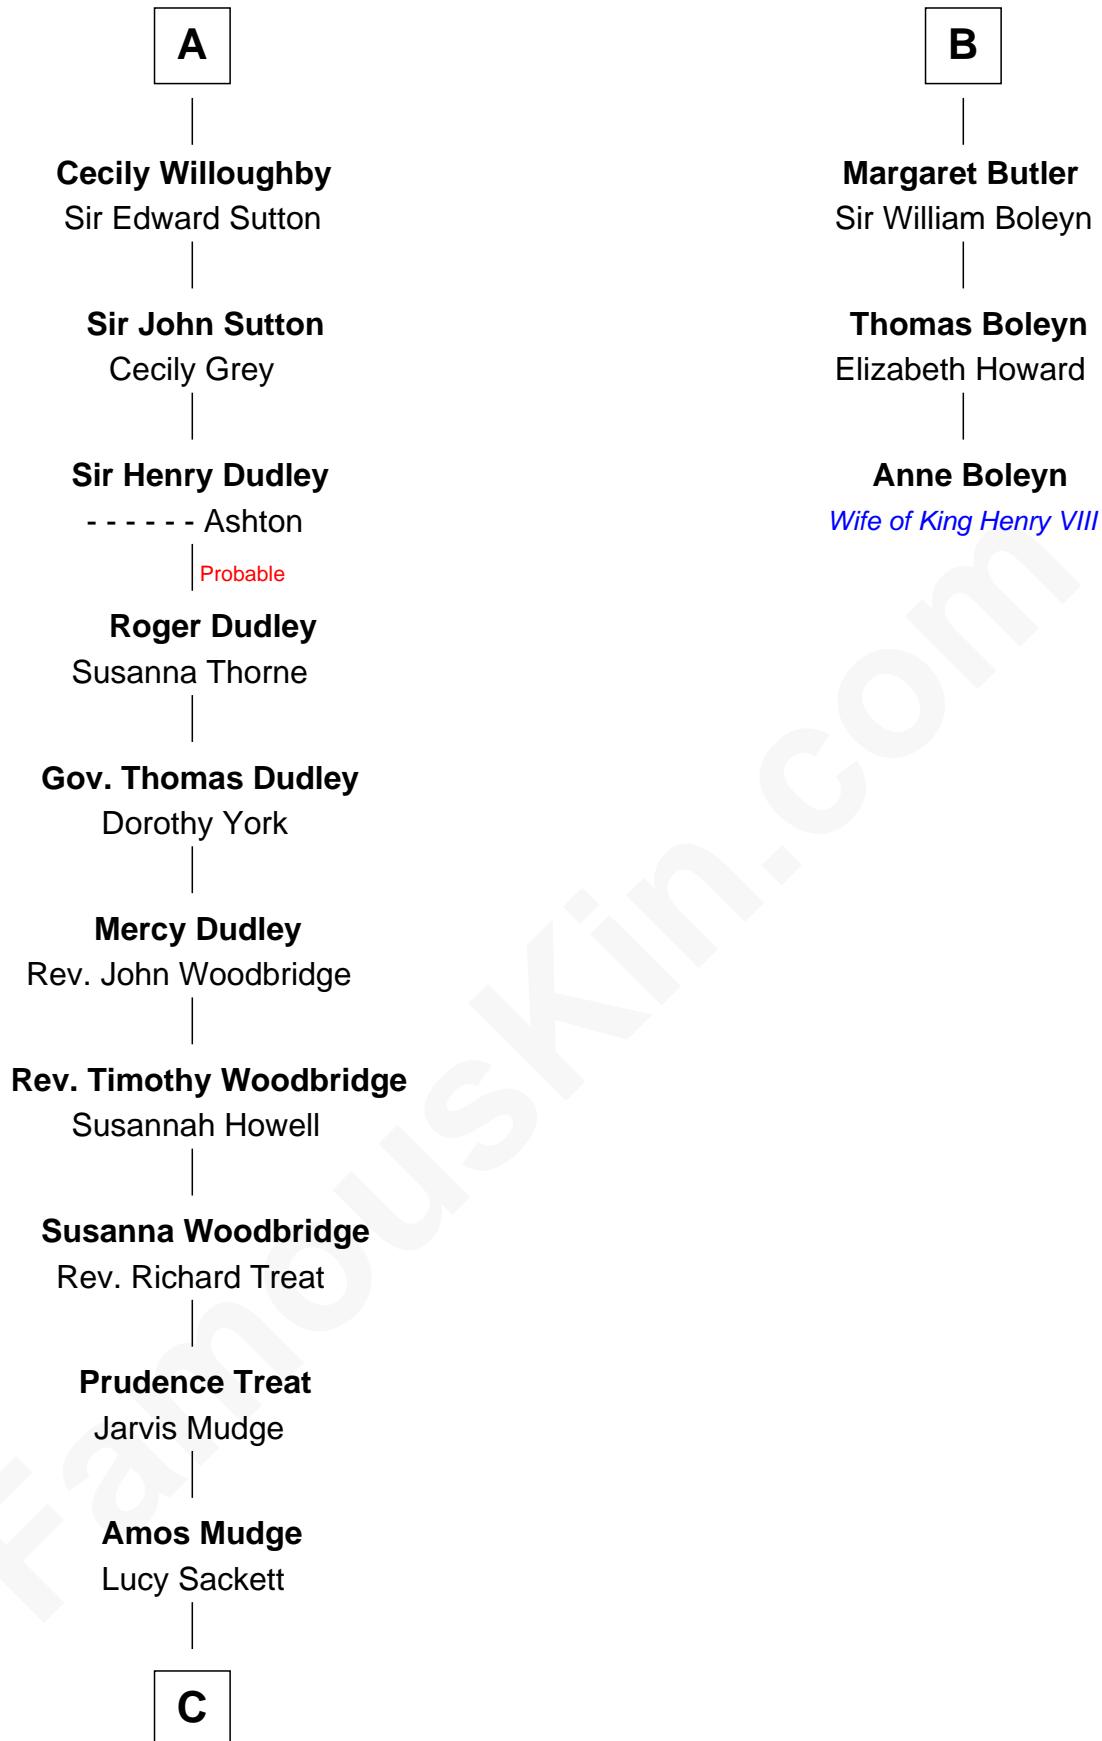

FamousKin.com Relationship Chart of

Dick Clark

Radio and TV Host

9th cousin 12 times removed of

Anne Boleyn

2nd Wife of King Henry VIII

Ferdinand III, King of Castile

Joanna of Ponthieu

C

—
Julia H. Mudge

George Barnard

—
George Barnard

Jane Sophia Fuller

—
Charles Fuller Barnard

Anna May Aldridge

—
Julia Fuller Barnard