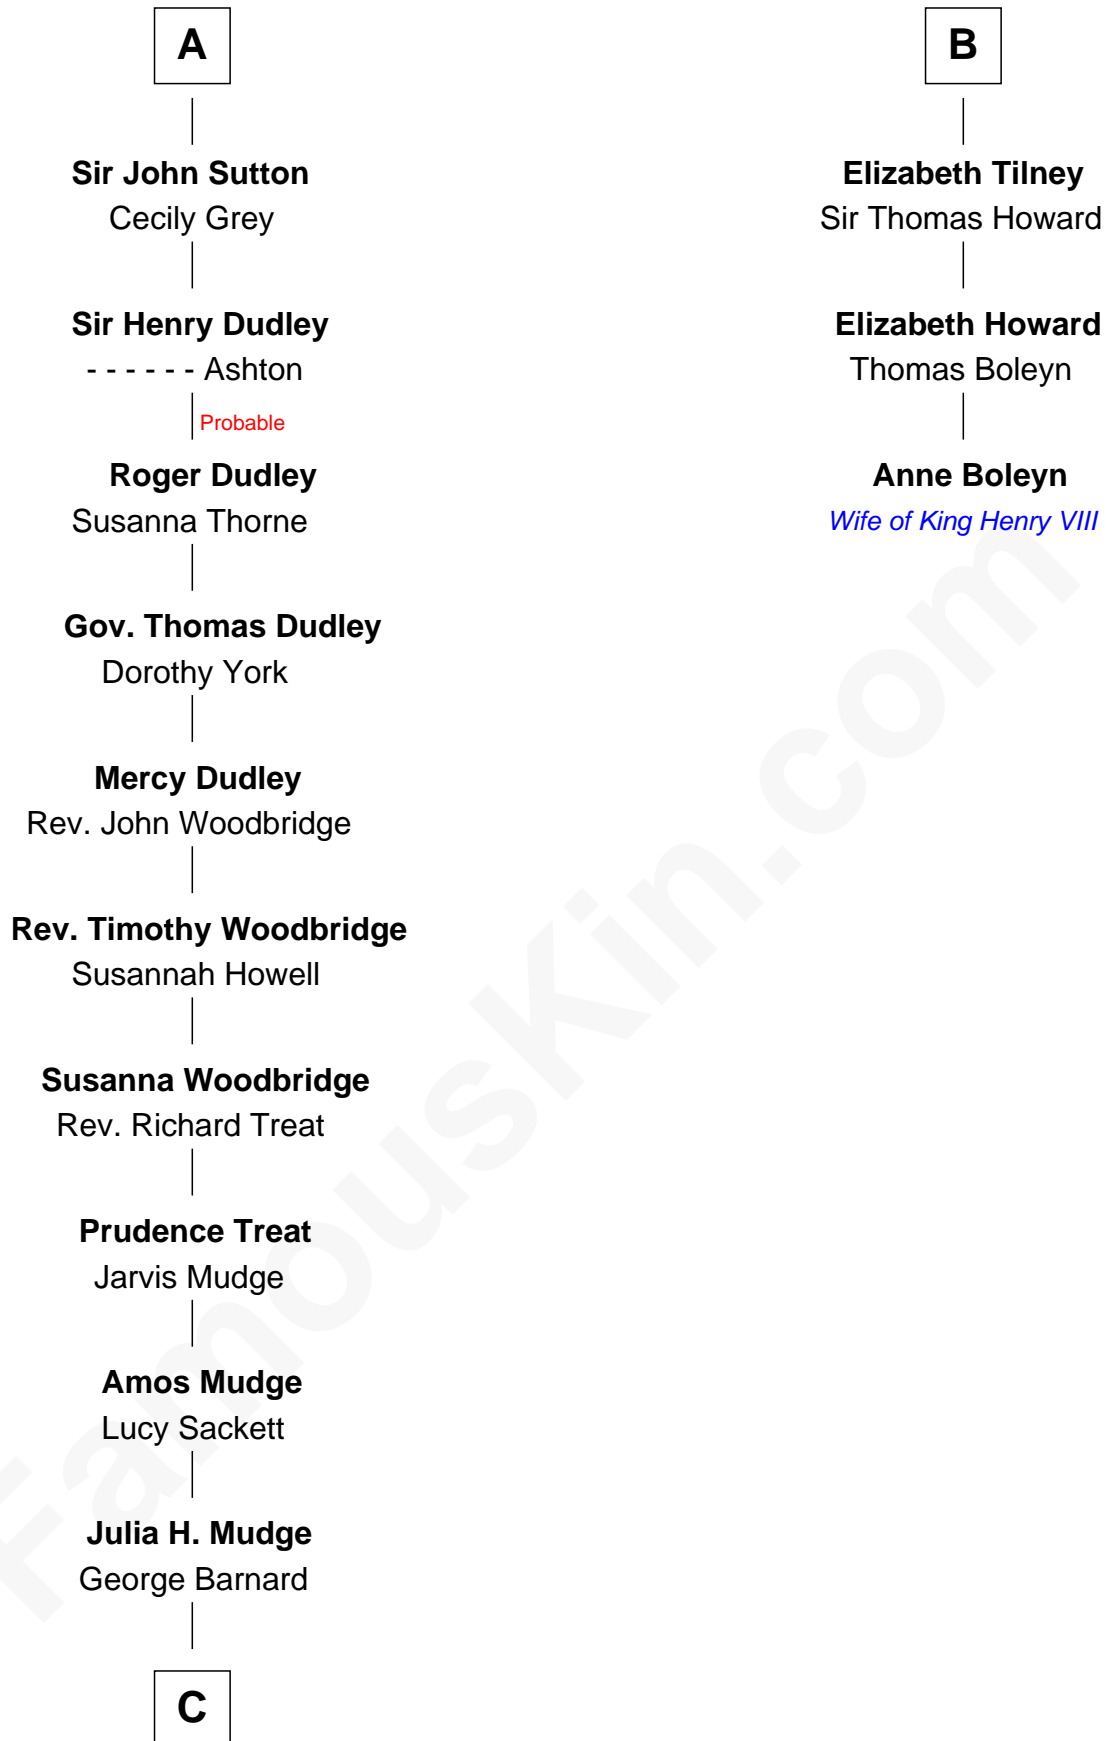

FamousKin.com Relationship Chart of

Dick Clark

Radio and TV Host

9th cousin 11 times removed of

Anne Boleyn

2nd Wife of King Henry VIII

Sir William de Cantilupe

Eve de Braiose

C

George Barnard
Jane Sophia Fuller

Charles Fuller Barnard
Anna May Aldridge

Julia Fuller Barnard
Richard Augustus Clark

Dick Clark
Radio and TV Host

FamousKin.com