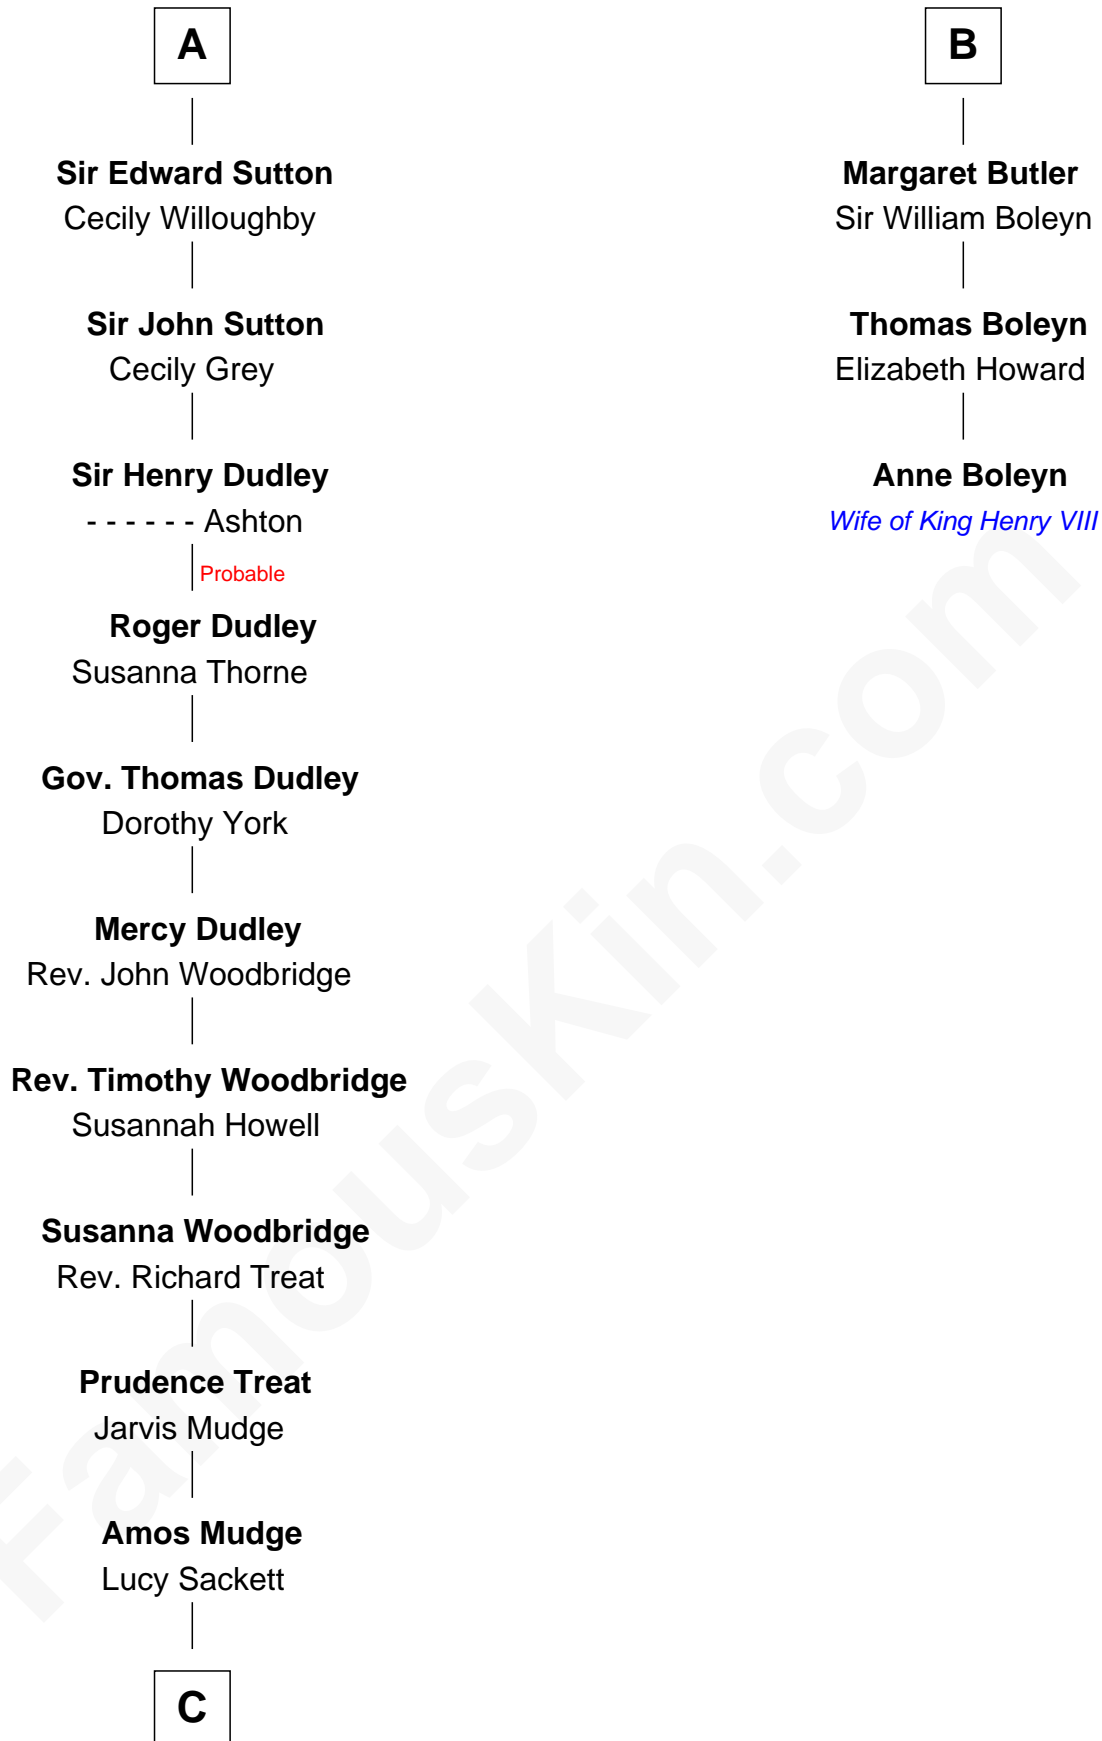

FamousKin.com Relationship Chart of

Dick Clark

Radio and TV Host

9th cousin 12 times removed of

Anne Boleyn

2nd Wife of King Henry VIII

John Fitzalan
Isabel de Mortimer

C

—
Julia H. Mudge

George Barnard

—
George Barnard

Jane Sophia Fuller

—
Charles Fuller Barnard

Anna May Aldridge

—
Julia Fuller Barnard

Richard Augustus Clark