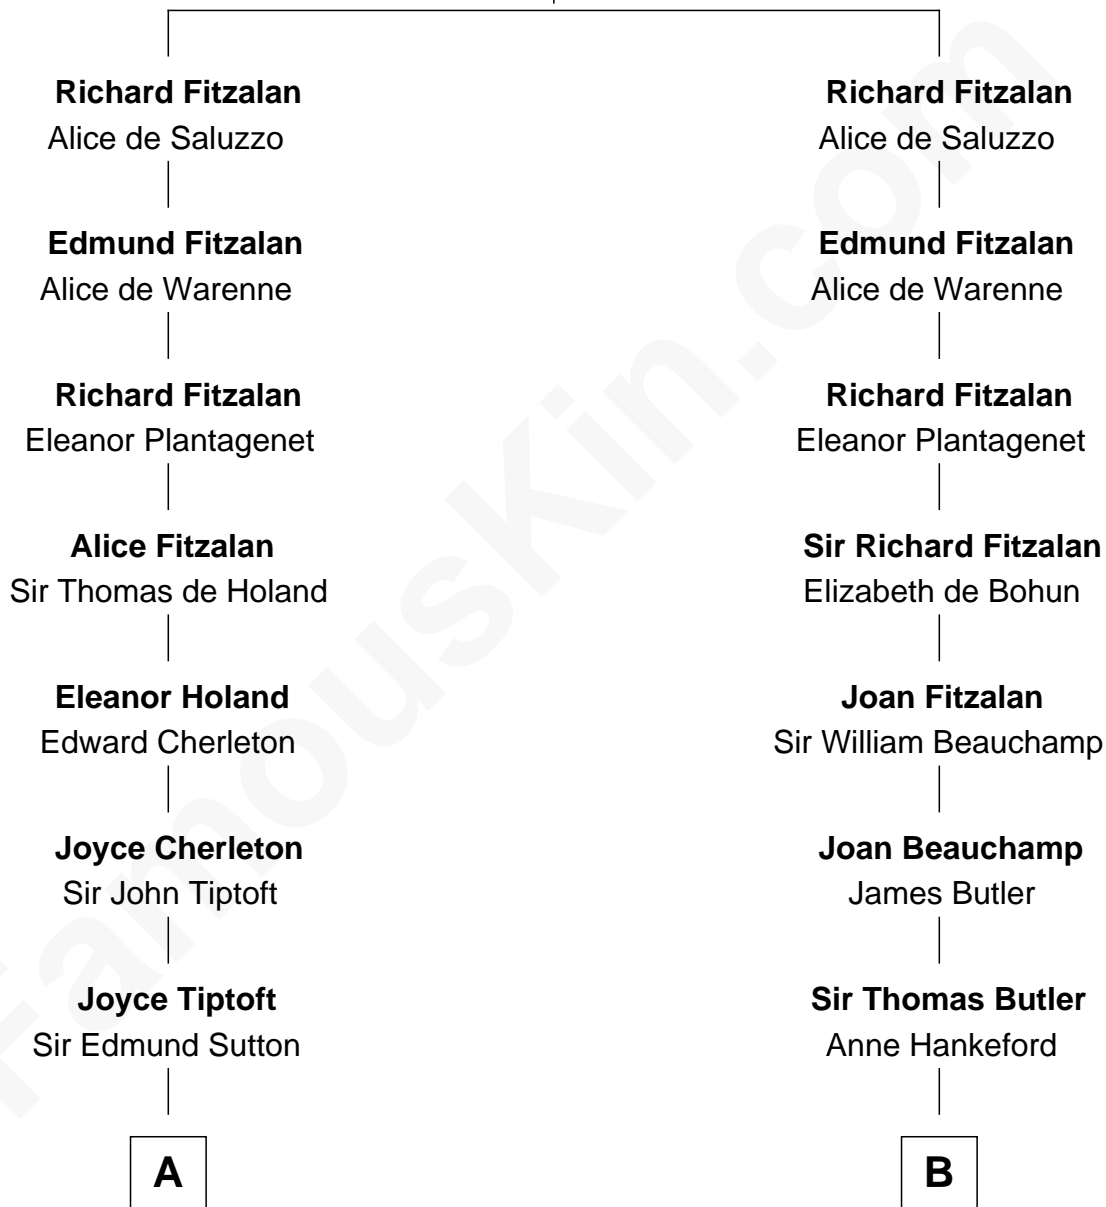

FamousKin.com Relationship Chart of

Dick Clark

Radio and TV Host

9th cousin 12 times removed of

Anne Boleyn

2nd Wife of King Henry VIII

John Fitzalan
Isabel de Mortimer

C

—
Julia H. Mudge

George Barnard

—
George Barnard

Jane Sophia Fuller

—
Charles Fuller Barnard

Anna May Aldridge

—
Julia Fuller Barnard

Richard Augustus Clark