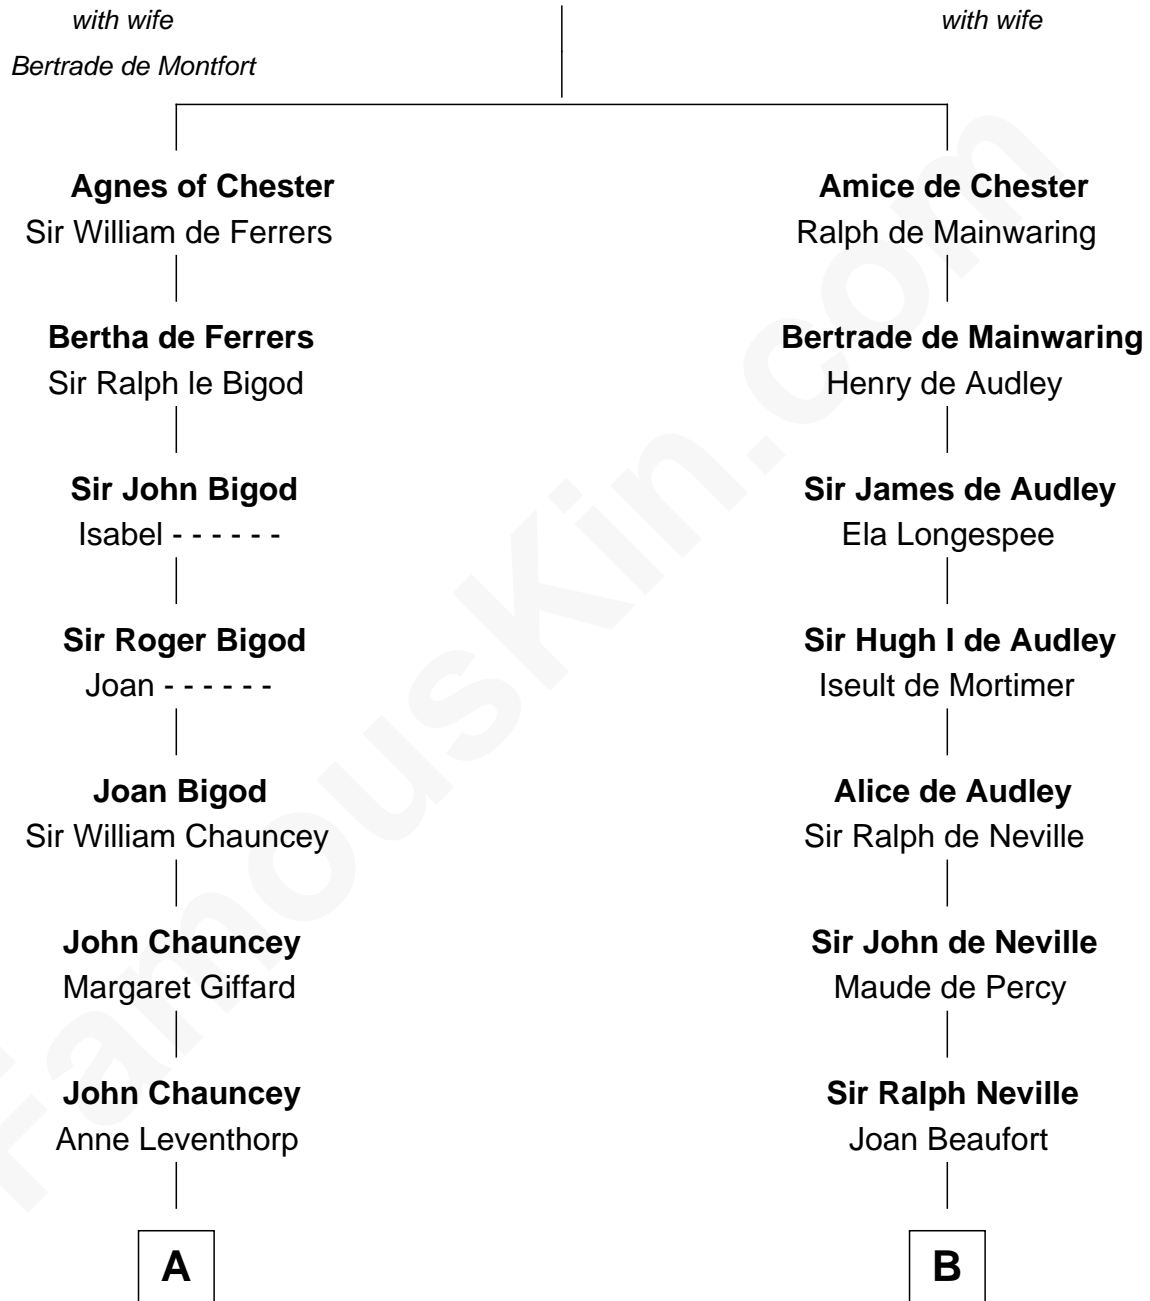

# FamousKin.com Relationship Chart of

**Dick Clark**

*Radio and TV Host*

10th cousin 11 times removed of

**King Henry VIII**

*King of England*

**Hugh de Kevelioc**

**C**

—  
**Julia H. Mudge**

George Barnard

—  
**George Barnard**

Jane Sophia Fuller

—  
**Charles Fuller Barnard**

Anna May Aldridge

—  
**Julia Fuller Barnard**

Richard Augustus Clark