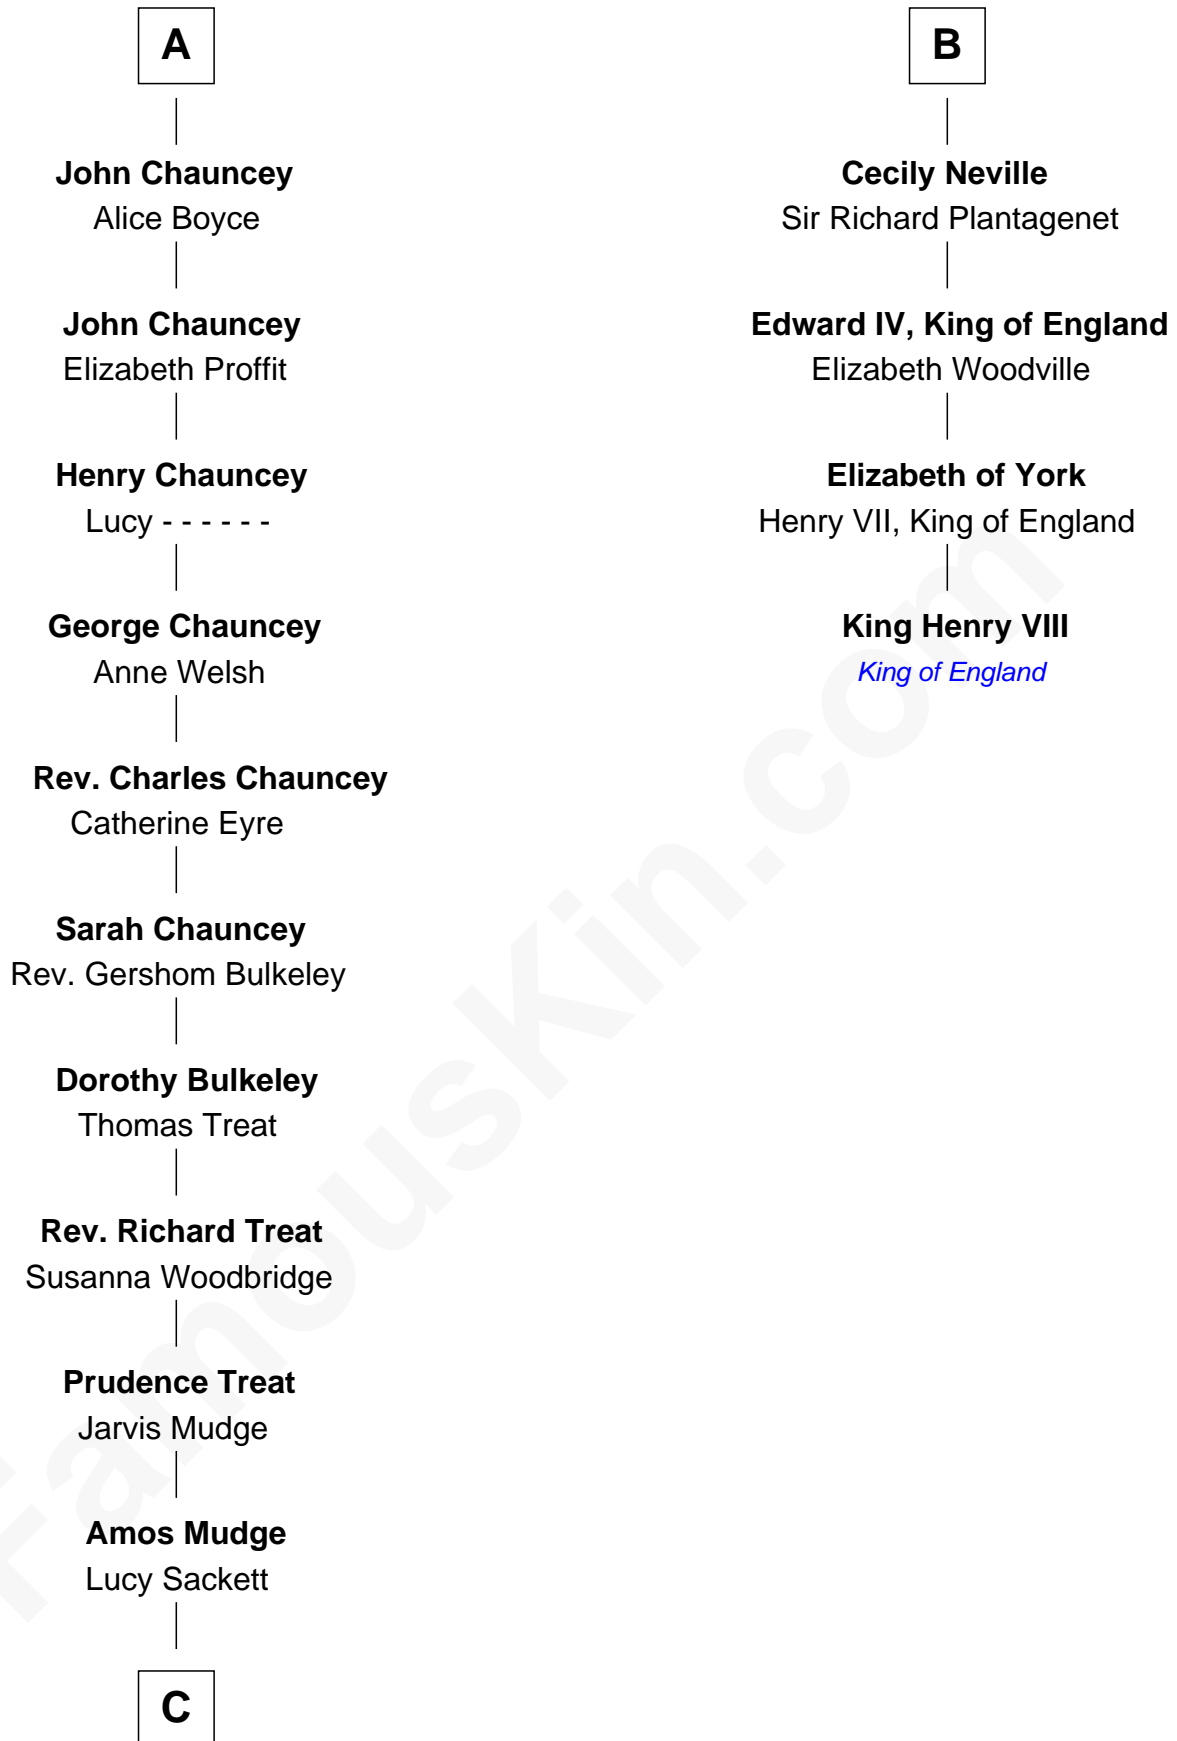

# FamousKin.com Relationship Chart of

**Dick Clark**

*Radio and TV Host*

10th cousin 11 times removed of

**King Henry VIII**

*King of England*

**Hugh de Kevelioc**

**C**

—  
**Julia H. Mudge**

George Barnard

—  
**George Barnard**

Jane Sophia Fuller

—  
**Charles Fuller Barnard**

Anna May Aldridge

—  
**Julia Fuller Barnard**

Richard Augustus Clark