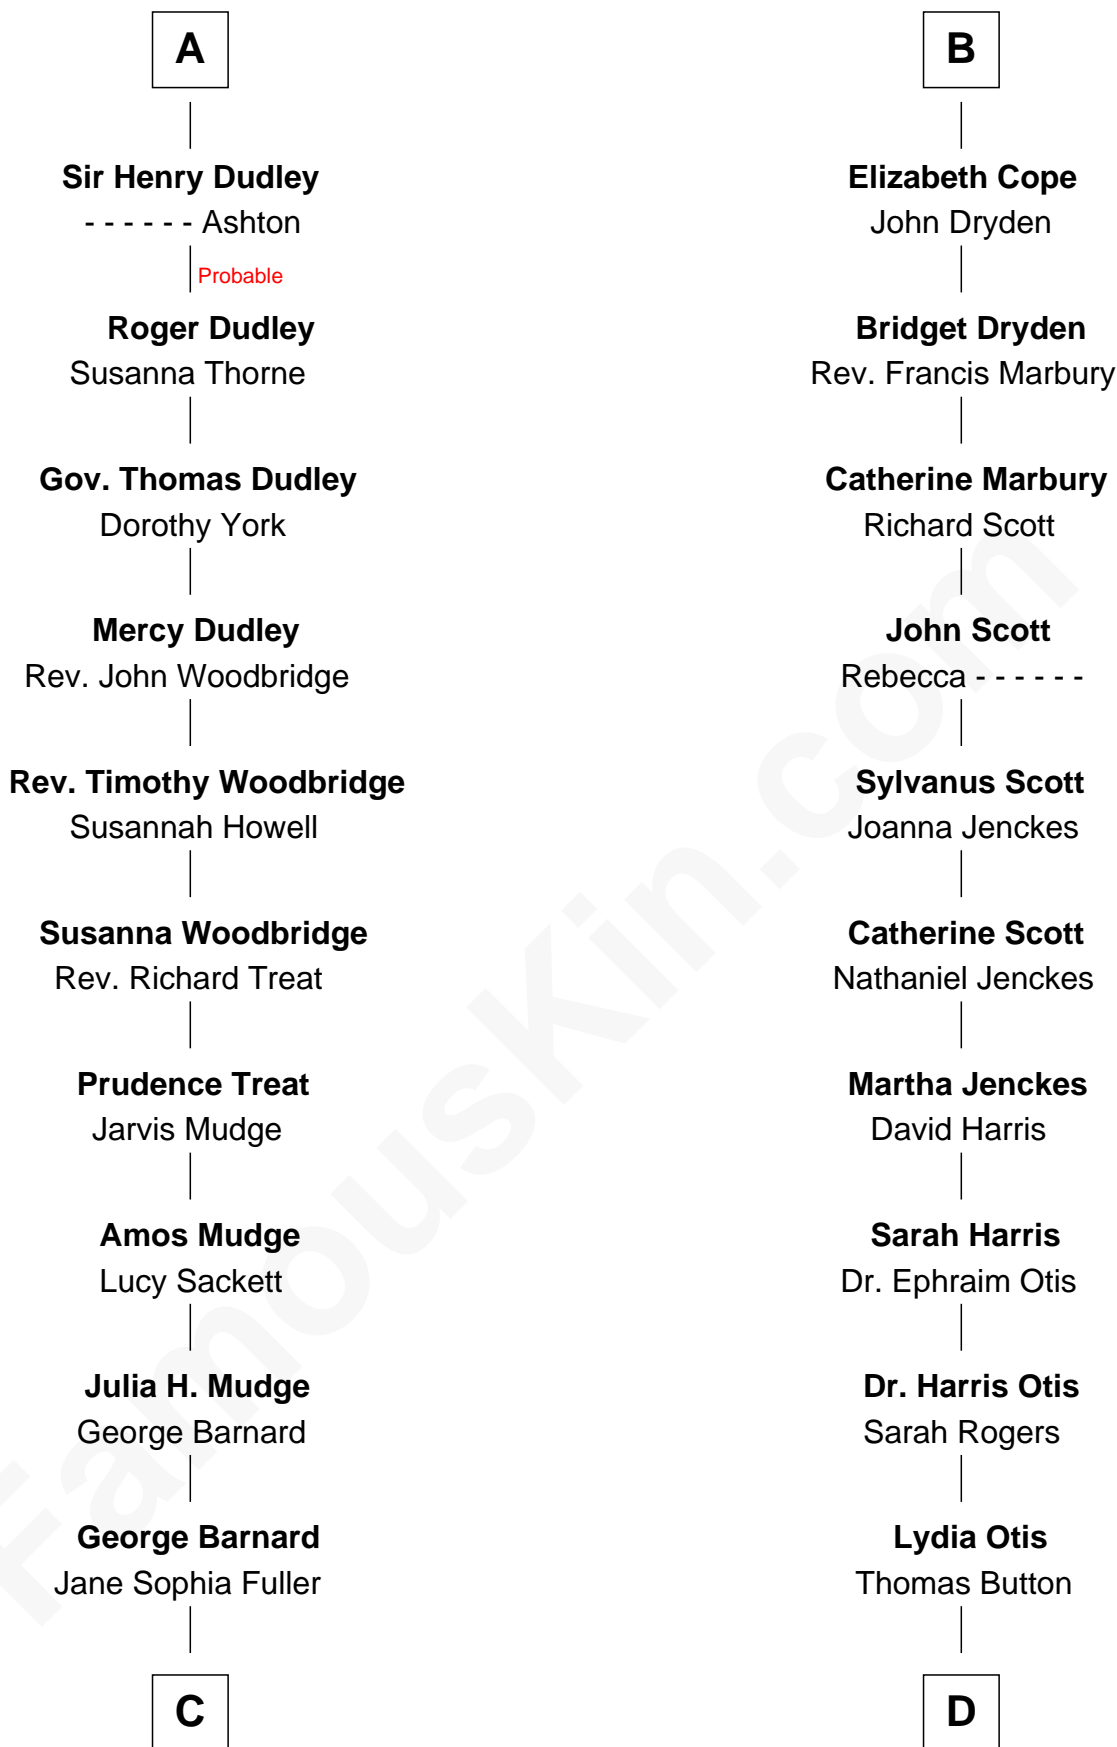

# FamousKin.com Relationship Chart of

**Dick Clark**

*Radio and TV Host*

19th cousin of

**Willis Carrier**

*Inventor of Air Conditioning*

**C**

**Charles Fuller Barnard**

Anna May Aldridge

**Julia Fuller Barnard**

Richard Augustus Clark

**Dick Clark**

*Radio and TV Host*

**D**

**Ann Elizabeth Button**

David Joy Haviland