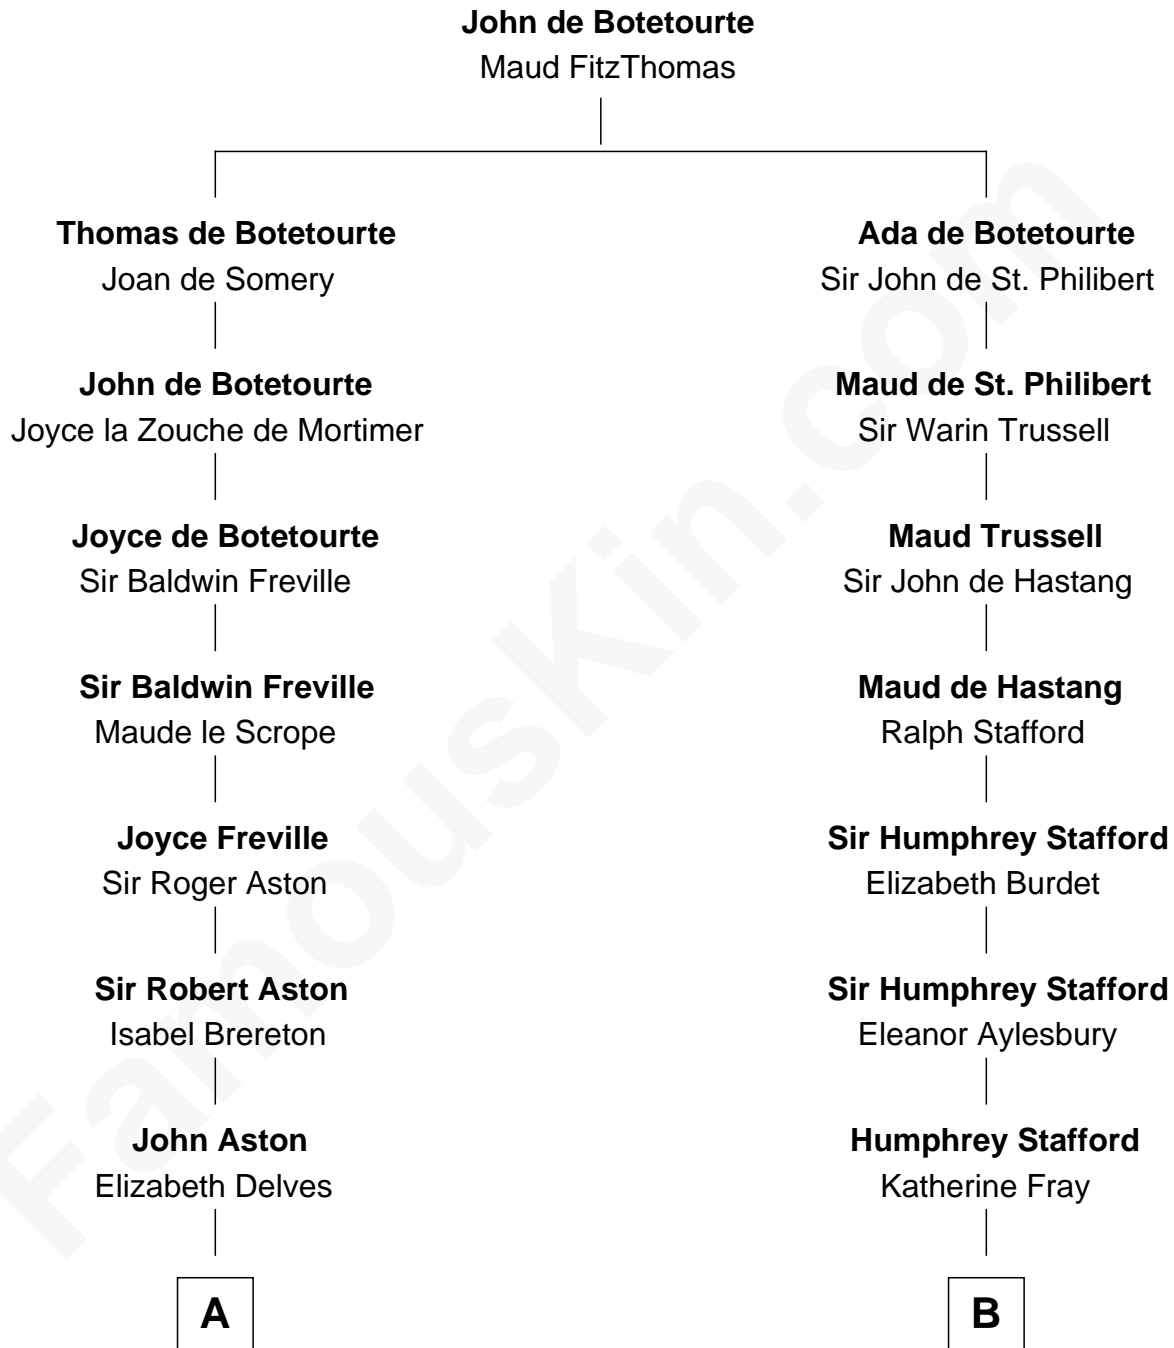

# FamousKin.com Relationship Chart of

**Dick Clark**

*Radio and TV Host*

17th cousin 4 times removed of

**Samuel Ward King**

*15th Governor of Rhode Island*

**C**

—  
**Julia H. Mudge**

George Barnard

—  
**George Barnard**

Jane Sophia Fuller

—  
**Charles Fuller Barnard**

Anna May Aldridge

—  
**Julia Fuller Barnard**

Richard Augustus Clark

—  
**Dick Clark**