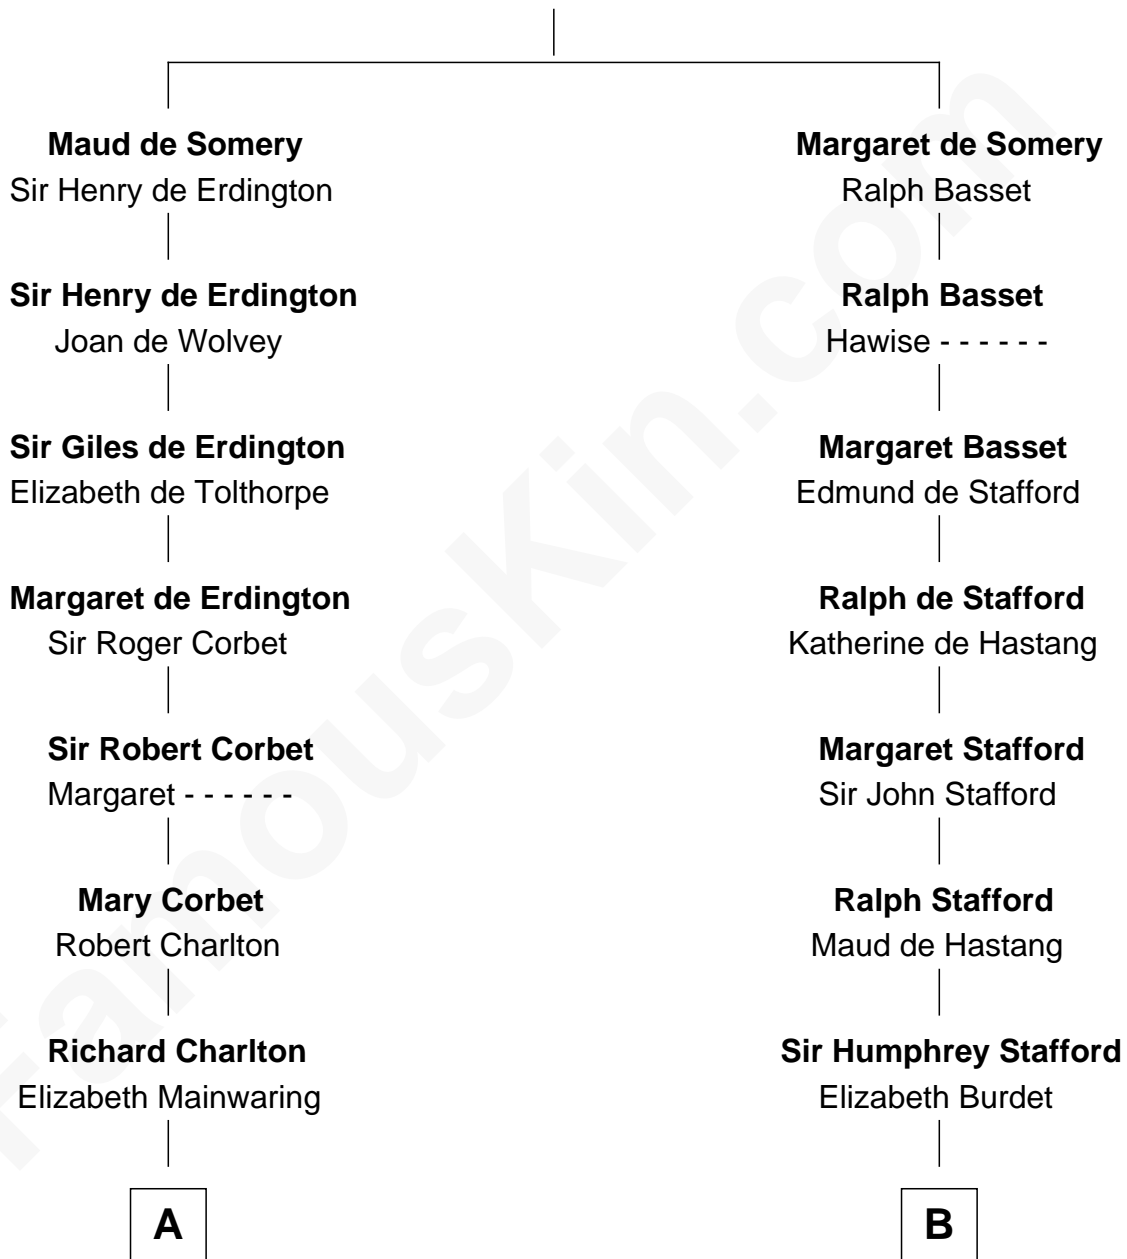

FamousKin.com Relationship Chart of

Dick Clark

Radio and TV Host

19th cousin 1 time removed of

Samuel Ward King

15th Governor of Rhode Island

Sir Roger de Somery

Nichole d'Aubenev

C

George Barnard
Jane Sophia Fuller

Charles Fuller Barnard
Anna May Aldridge

Julia Fuller Barnard
Richard Augustus Clark

Dick Clark
Radio and TV Host

D

Mercy Green
John Walton

Welthian Walton
William Borden King

Samuel Ward King
15th Governor of Rhode Island