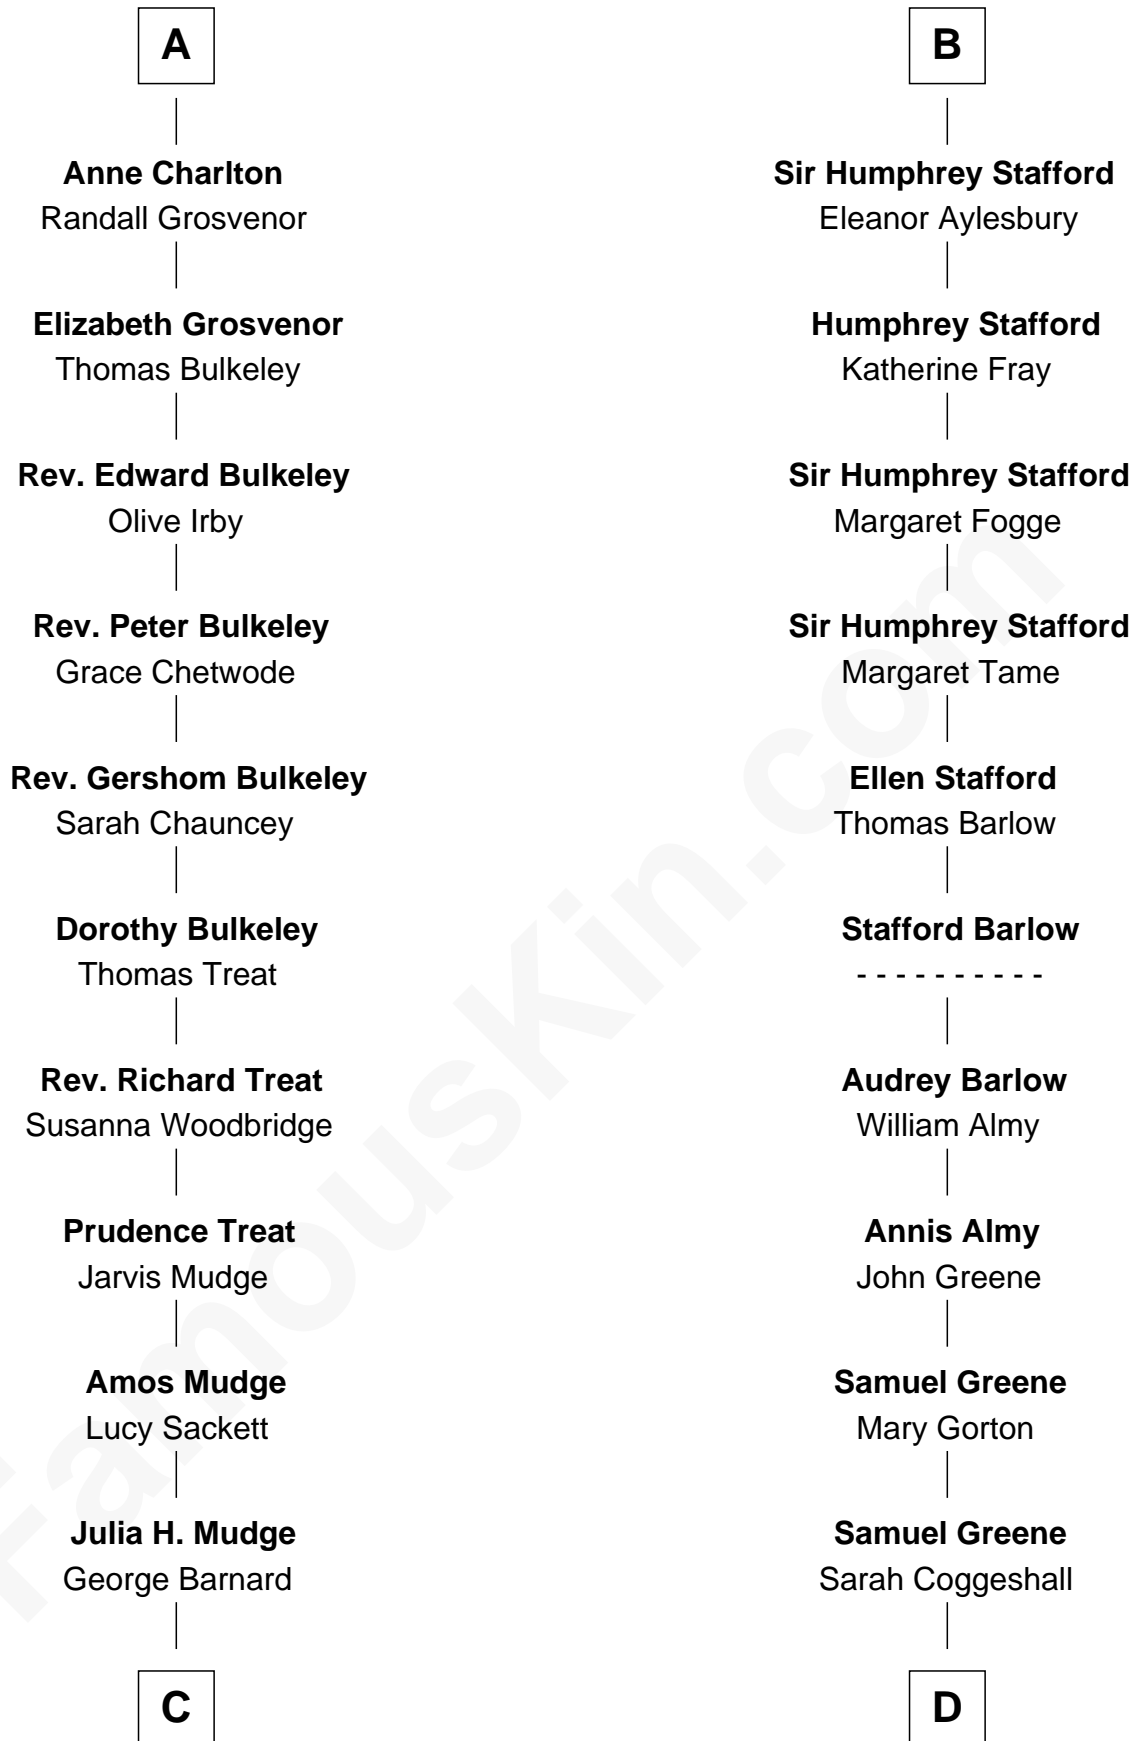

FamousKin.com Relationship Chart of

Dick Clark

Radio and TV Host

19th cousin 1 time removed of

Samuel Ward King

15th Governor of Rhode Island

Sir Roger de Somery

Nichole d'Aubenev

C

George Barnard
Jane Sophia Fuller

Charles Fuller Barnard
Anna May Aldridge

Julia Fuller Barnard
Richard Augustus Clark

Dick Clark
Radio and TV Host

D

Mercy Green
John Walton

Welthian Walton
William Borden King

Samuel Ward King
15th Governor of Rhode Island