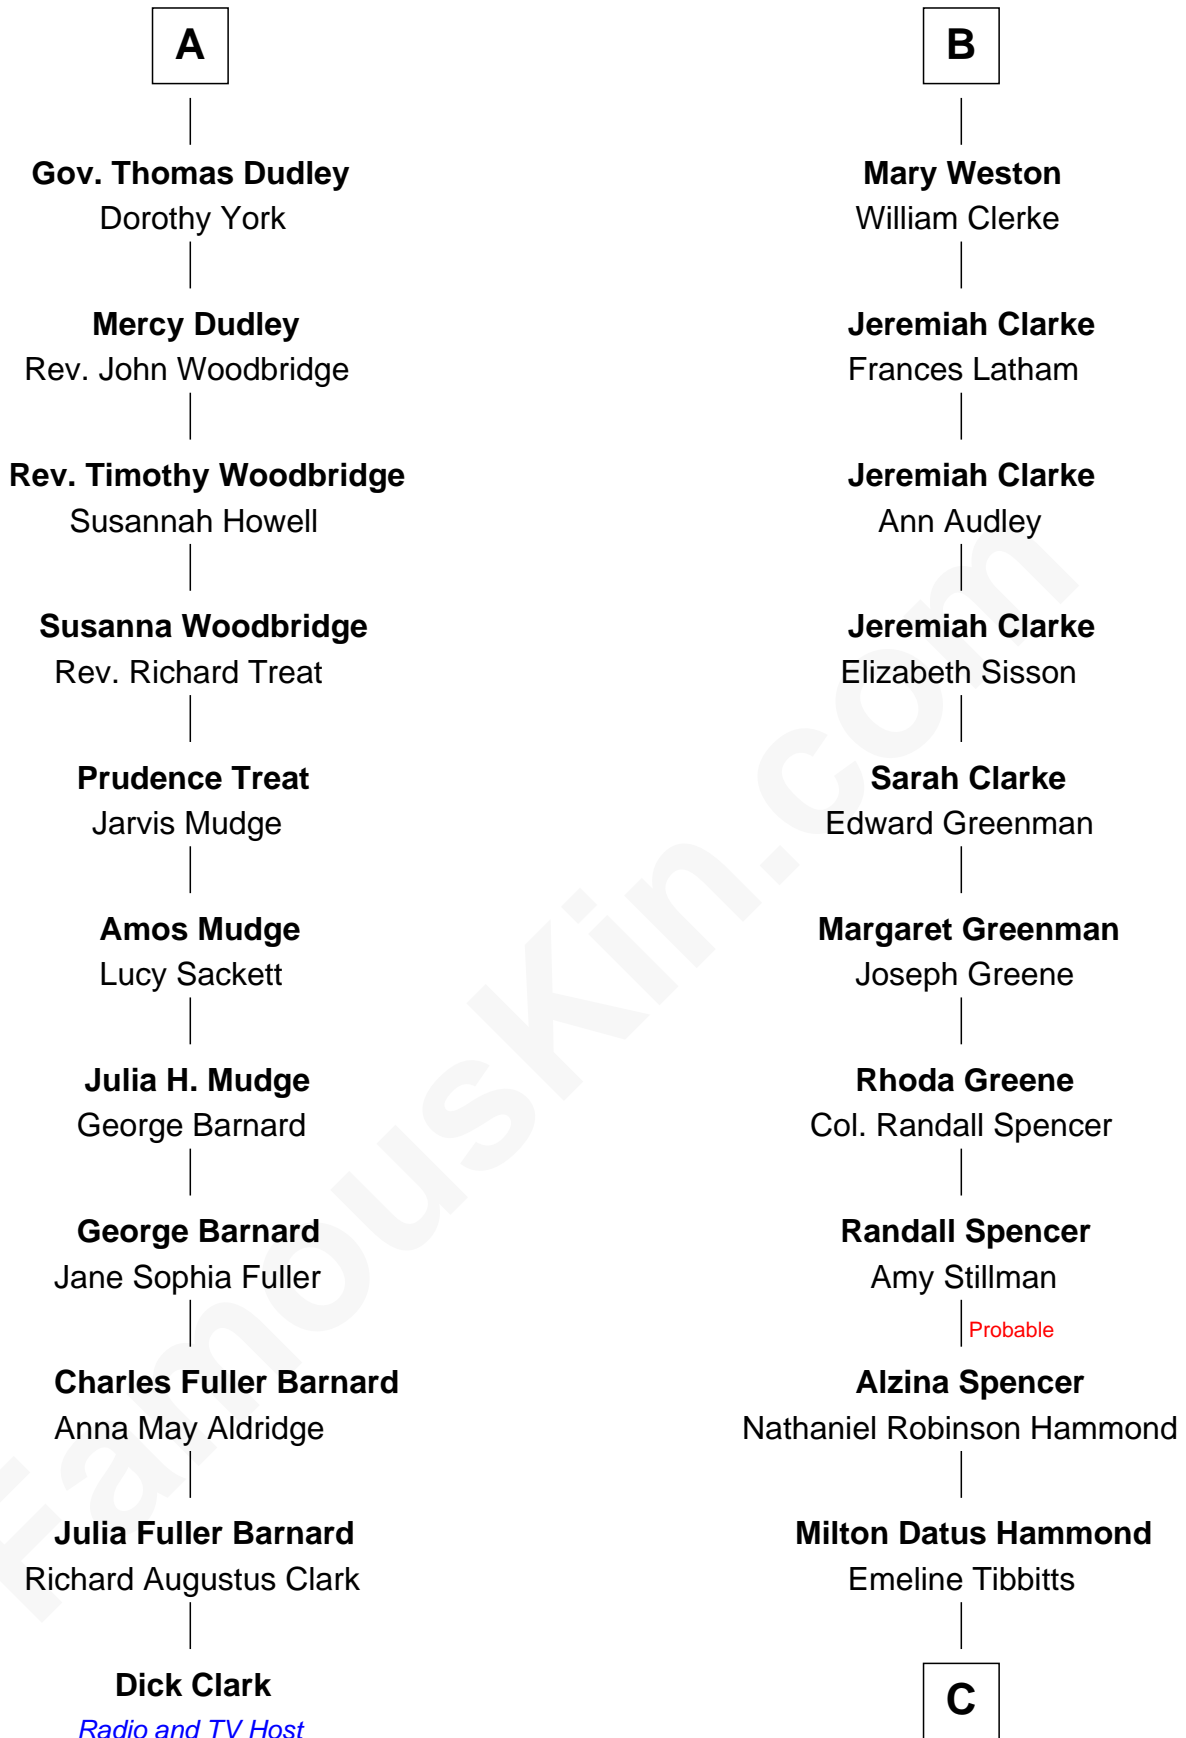

FamousKin.com Relationship Chart of

Dick Clark

Radio and TV Host

17th cousin 4 times removed of

Amy Adams

Movie Actress

Sir Walter Blount

Sancha de Ayala