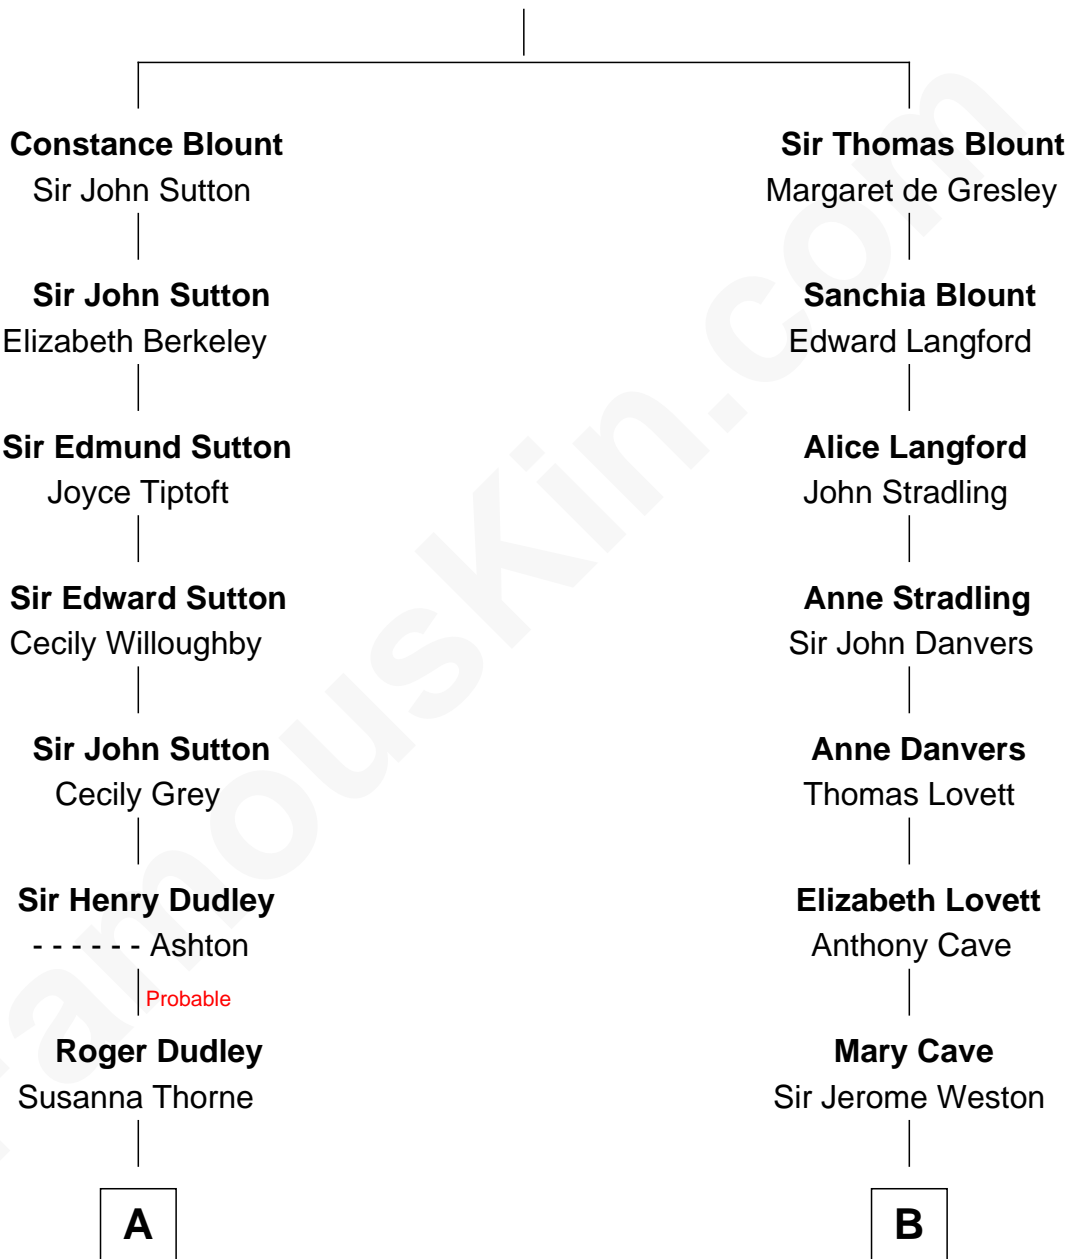

FamousKin.com Relationship Chart of

Dick Clark

Radio and TV Host

17th cousin 4 times removed of

Amy Adams

Movie Actress

Sir Walter Blount

Sancha de Ayala