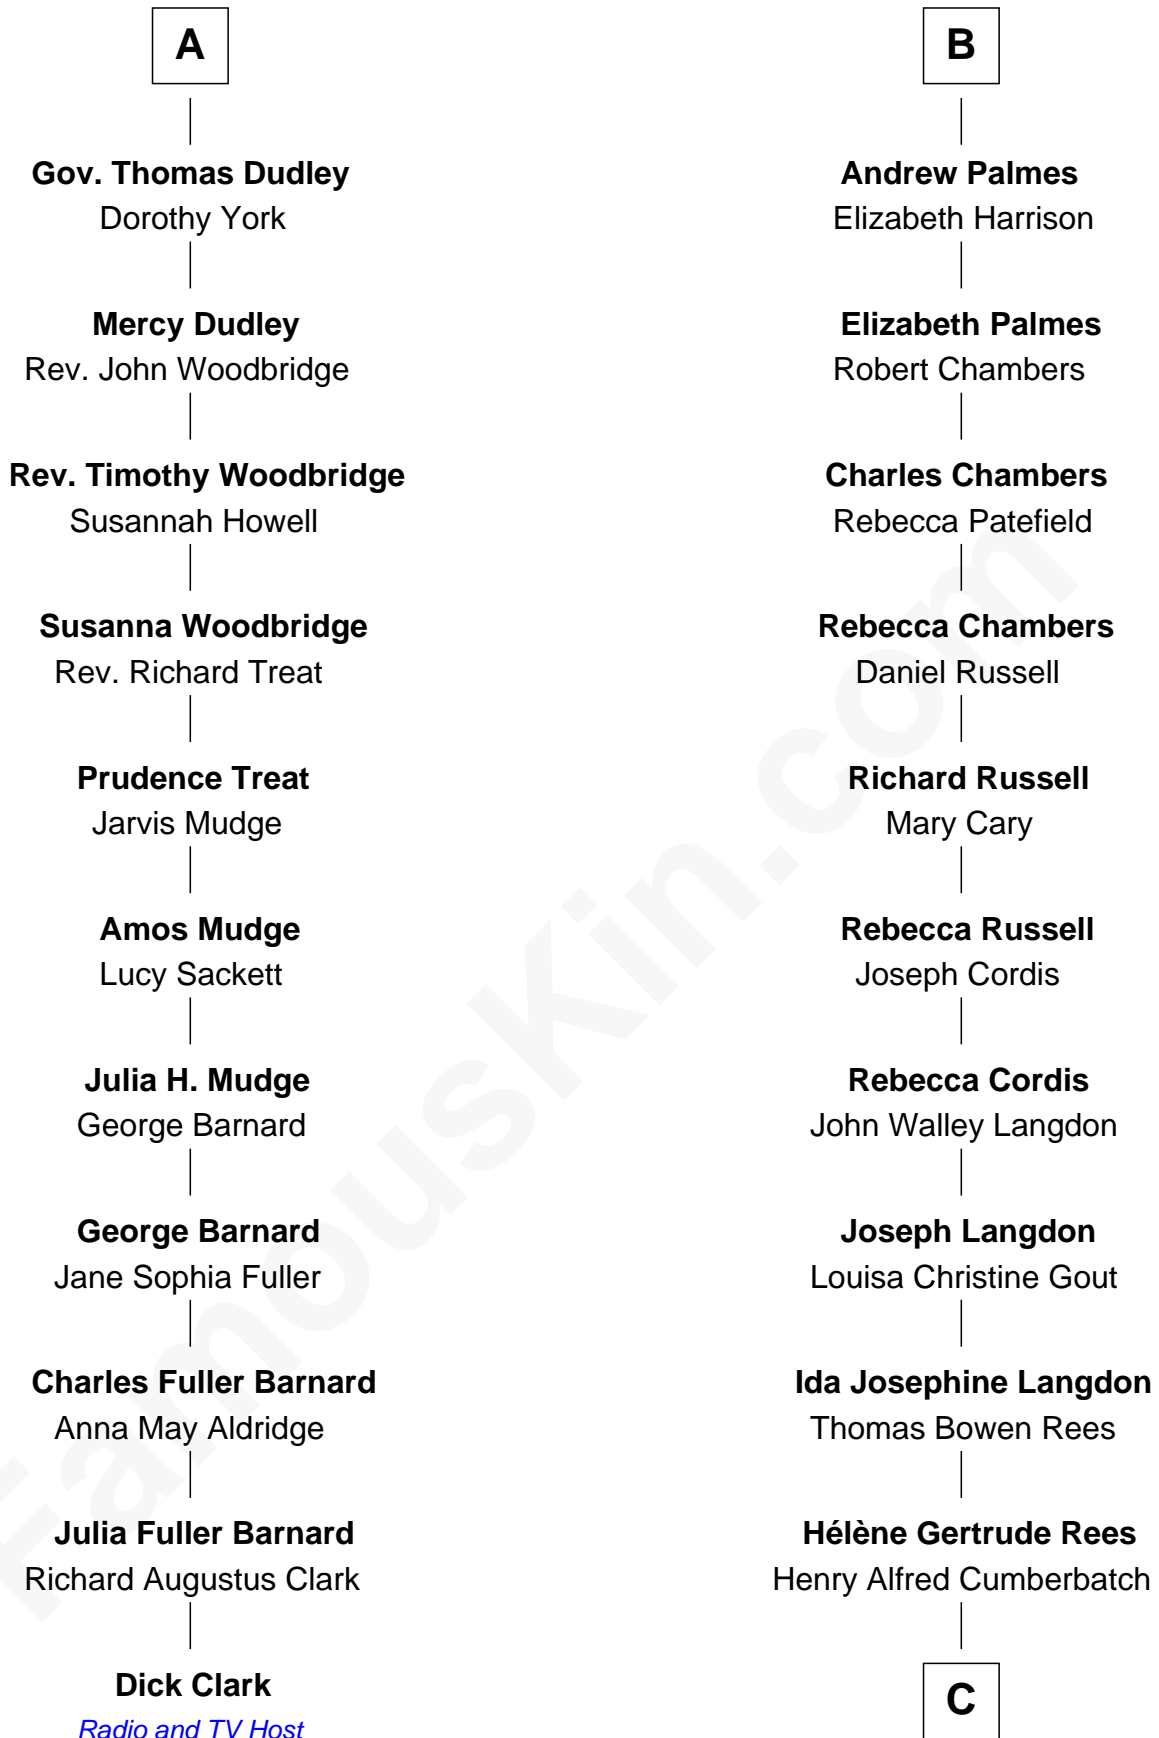

FamousKin.com Relationship Chart of

Dick Clark

Radio and TV Host

17th cousin 2 times removed of

Benedict Cumberbatch

Movie, Television and Stage Actor

Sir Walter Blount

Sancha de Ayala

Sir John Sutton

Cecily Grey

Sir Henry Dudley

----- Ashton

Probable

Roger Dudley

Susanna Thorne

A

Sir Thomas Blount

Margaret de Gresley

Sir Walter Blount

Helena Byron

Sir William Blount

Margaret Echyngham

Elizabeth Blount

Sir Andrews de Windsor

Anne Windsor

Sir Roger Corbet

Margaret Corbet

Sir Francis Palmes

Sir Francis Palmes

Mary Hadnall

B

C