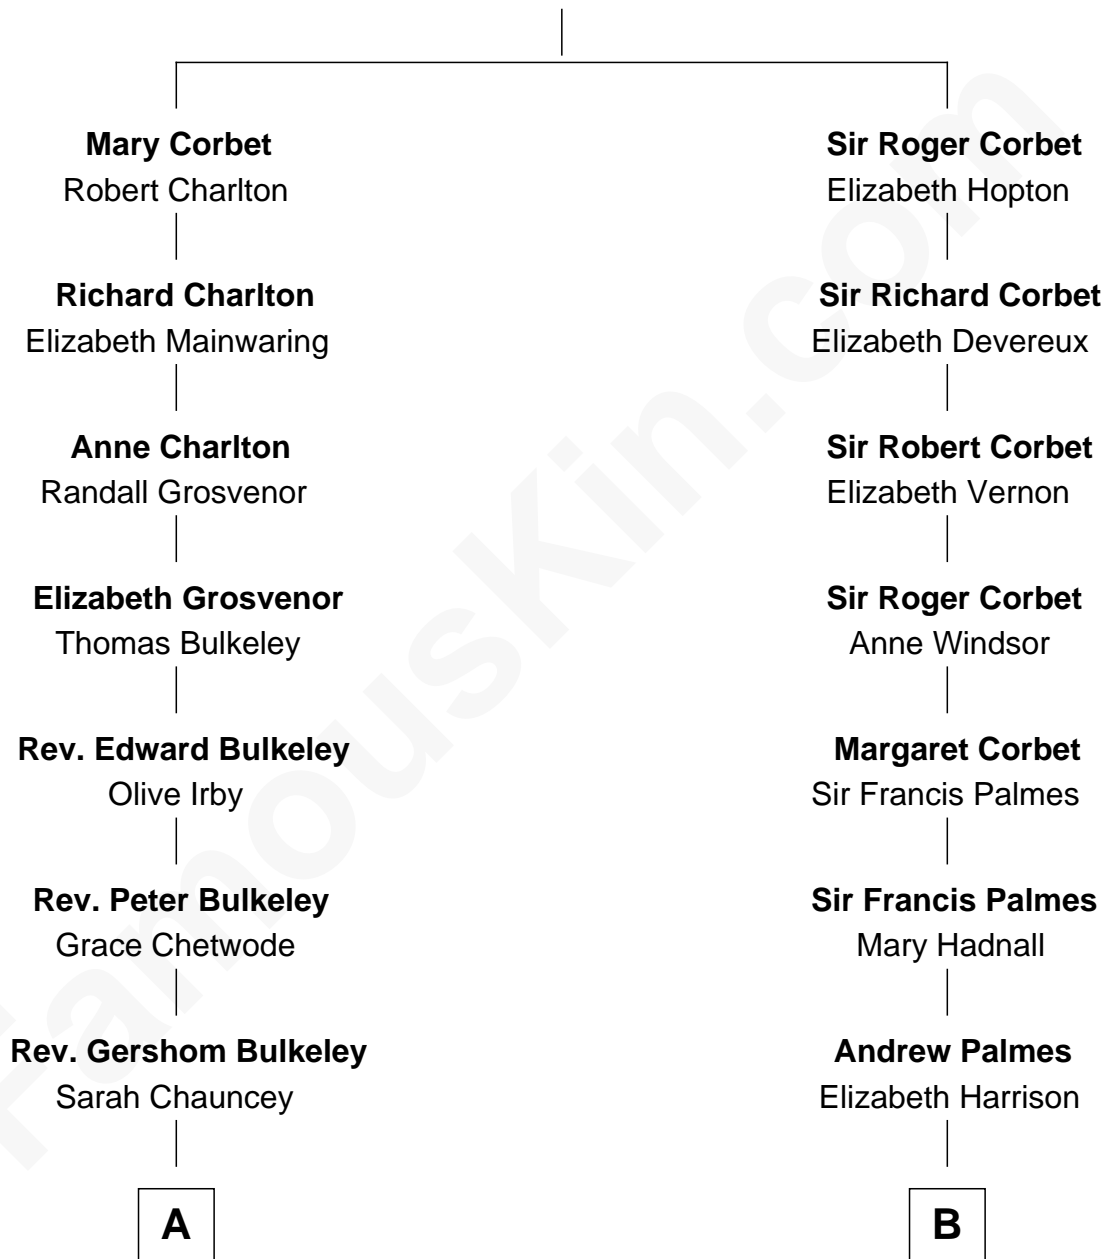

# FamousKin.com Relationship Chart of

**Dick Clark**

*Radio and TV Host*

15th cousin 3 times removed of

**Benedict Cumberbatch**

*Movie, Television and Stage Actor*

**Sir Robert Corbet**

Margaret - - - - -

Timothy Carlton Congdon Cumberbatch

Wanda Ventham

**Benedict Cumberbatch**

*Movie, Television and Stage Actor*

FamousKin.com