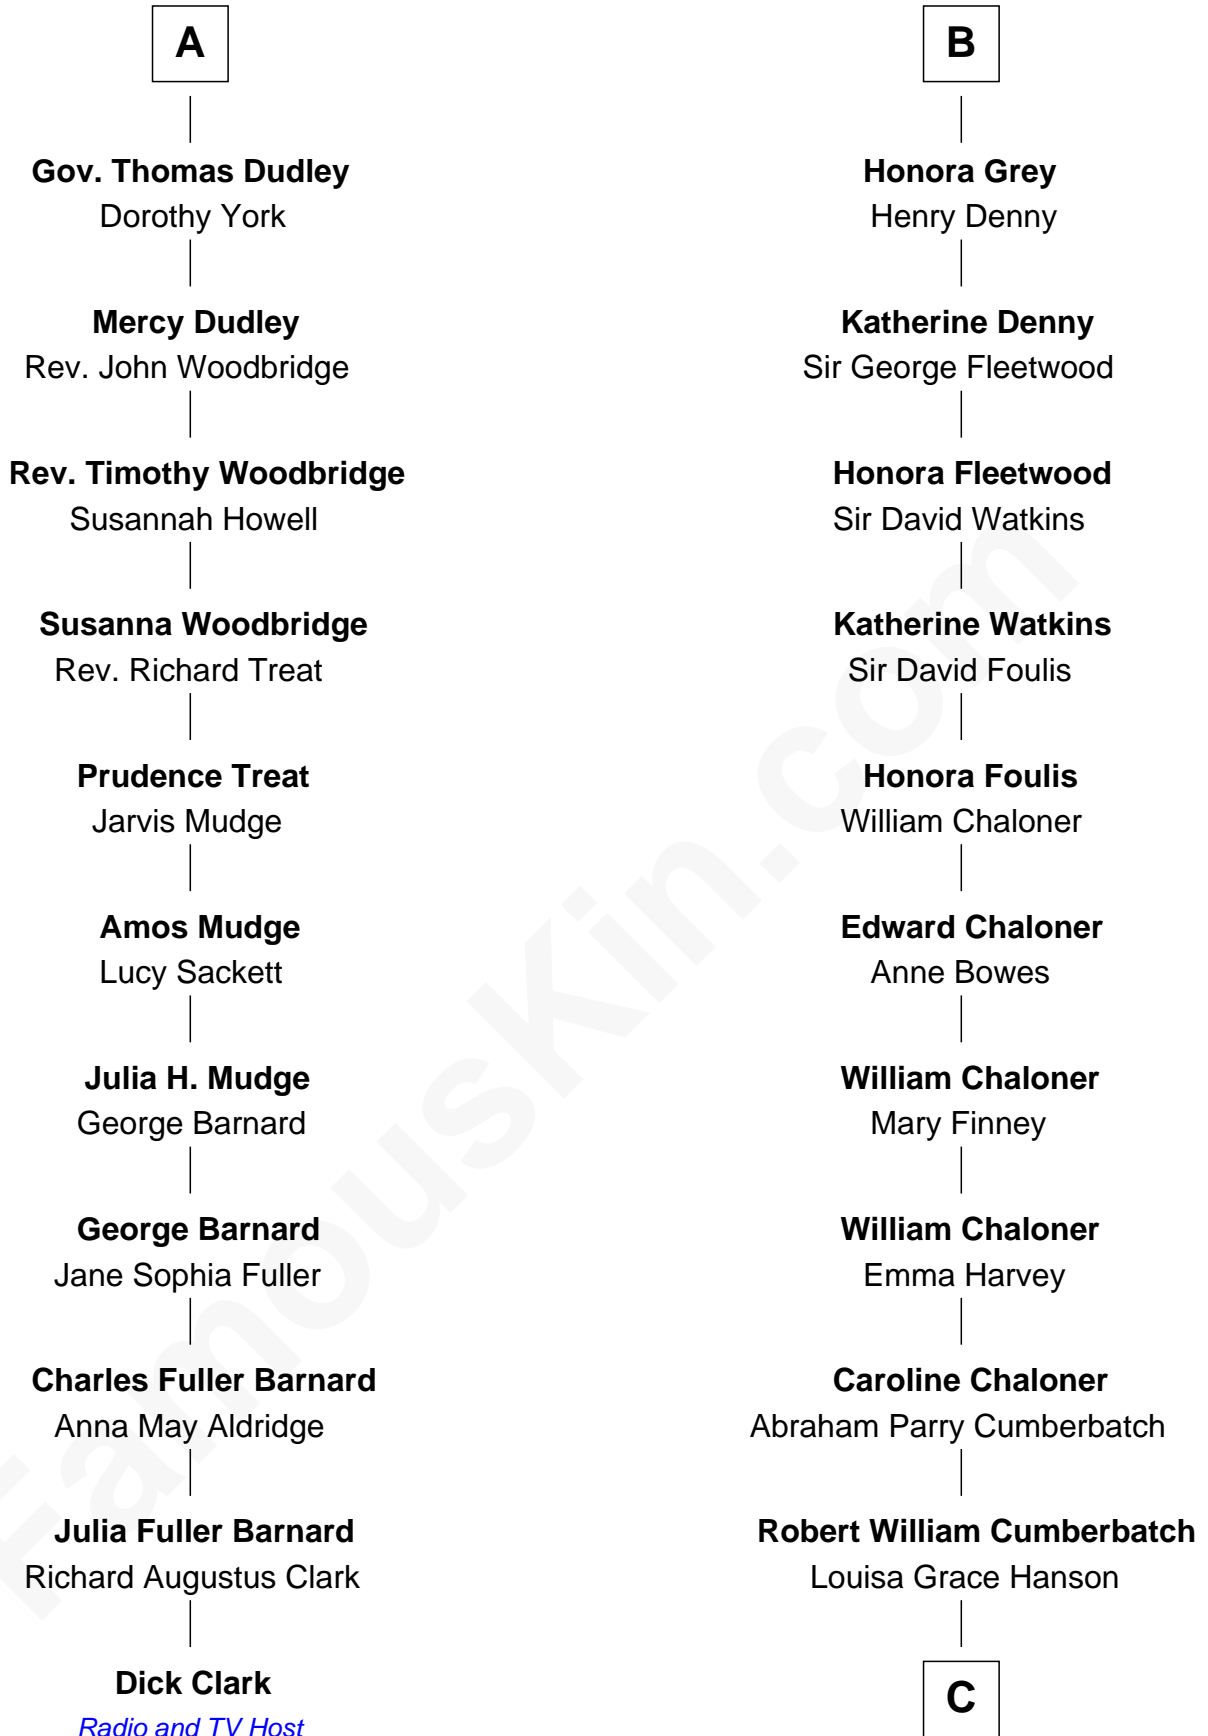

FamousKin.com Relationship Chart of

Dick Clark

Radio and TV Host

17th cousin 3 times removed of

Benedict Cumberbatch

Movie, Television and Stage Actor

Thomas de Berkeley

*with wife
Katherine de Clyvedon*

Elizabeth de Berkeley
Richard de Beauchamp

Sir Edward Sutton
Cecily Willoughby

Eleanor Beauchamp
Edmund Beaufort

Sir John Sutton
Cecily Grey

Henry Beaufort
Joan Hill

Sir Henry Dudley
----- Ashton

Charles Somerset
Elizabeth West

Probable

Roger Dudley
Susanna Thorne

Mary Somerset
Sir William Grey

A

B

C

Henry Alfred Cumberbatch

Hélène Gertrude Rees