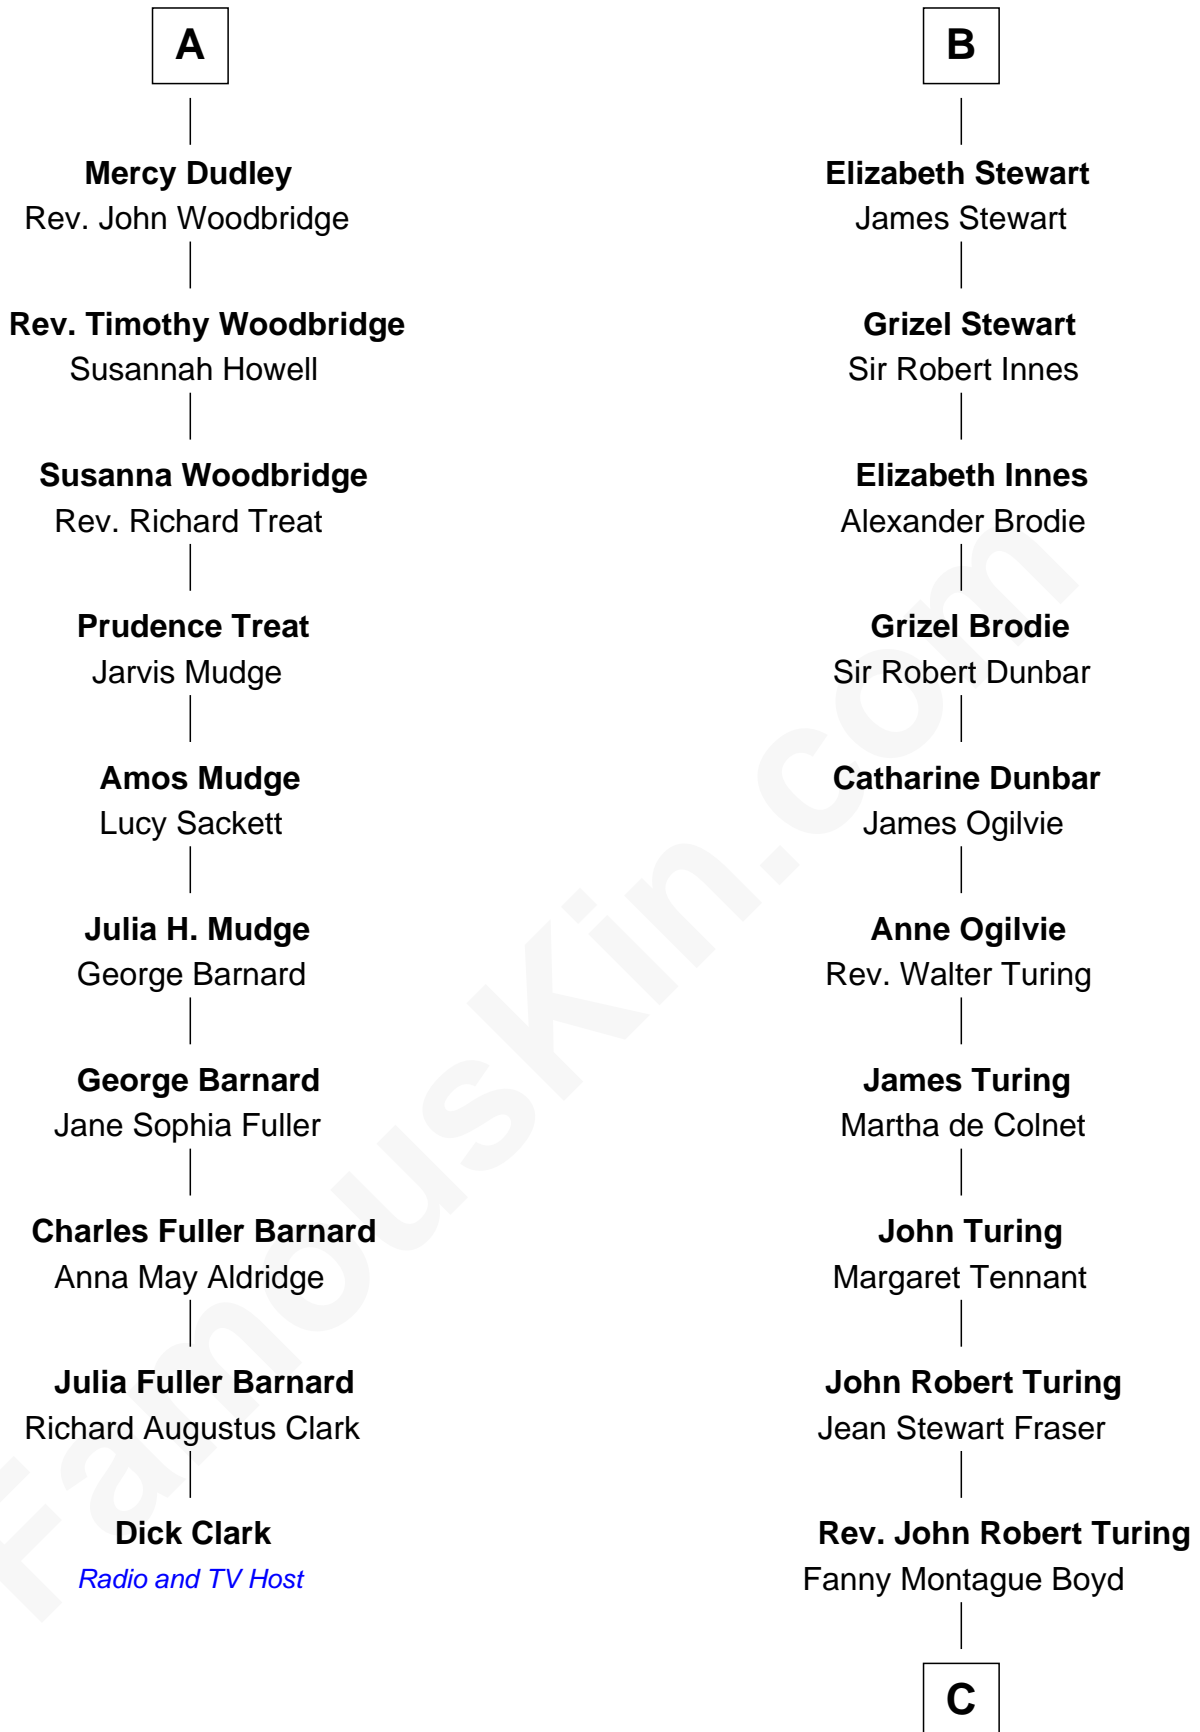

FamousKin.com Relationship Chart of

Dick Clark

Radio and TV Host

16th cousin 2 times removed of

Alan Turing

WWII Codebreaker of Nazi Enigma Machine

C

Julius Matheson Turing

Ethel Sara Stoney

Alan Turing

WWII Codebreaker of Nazi Enigma Machine

FamousKin.com