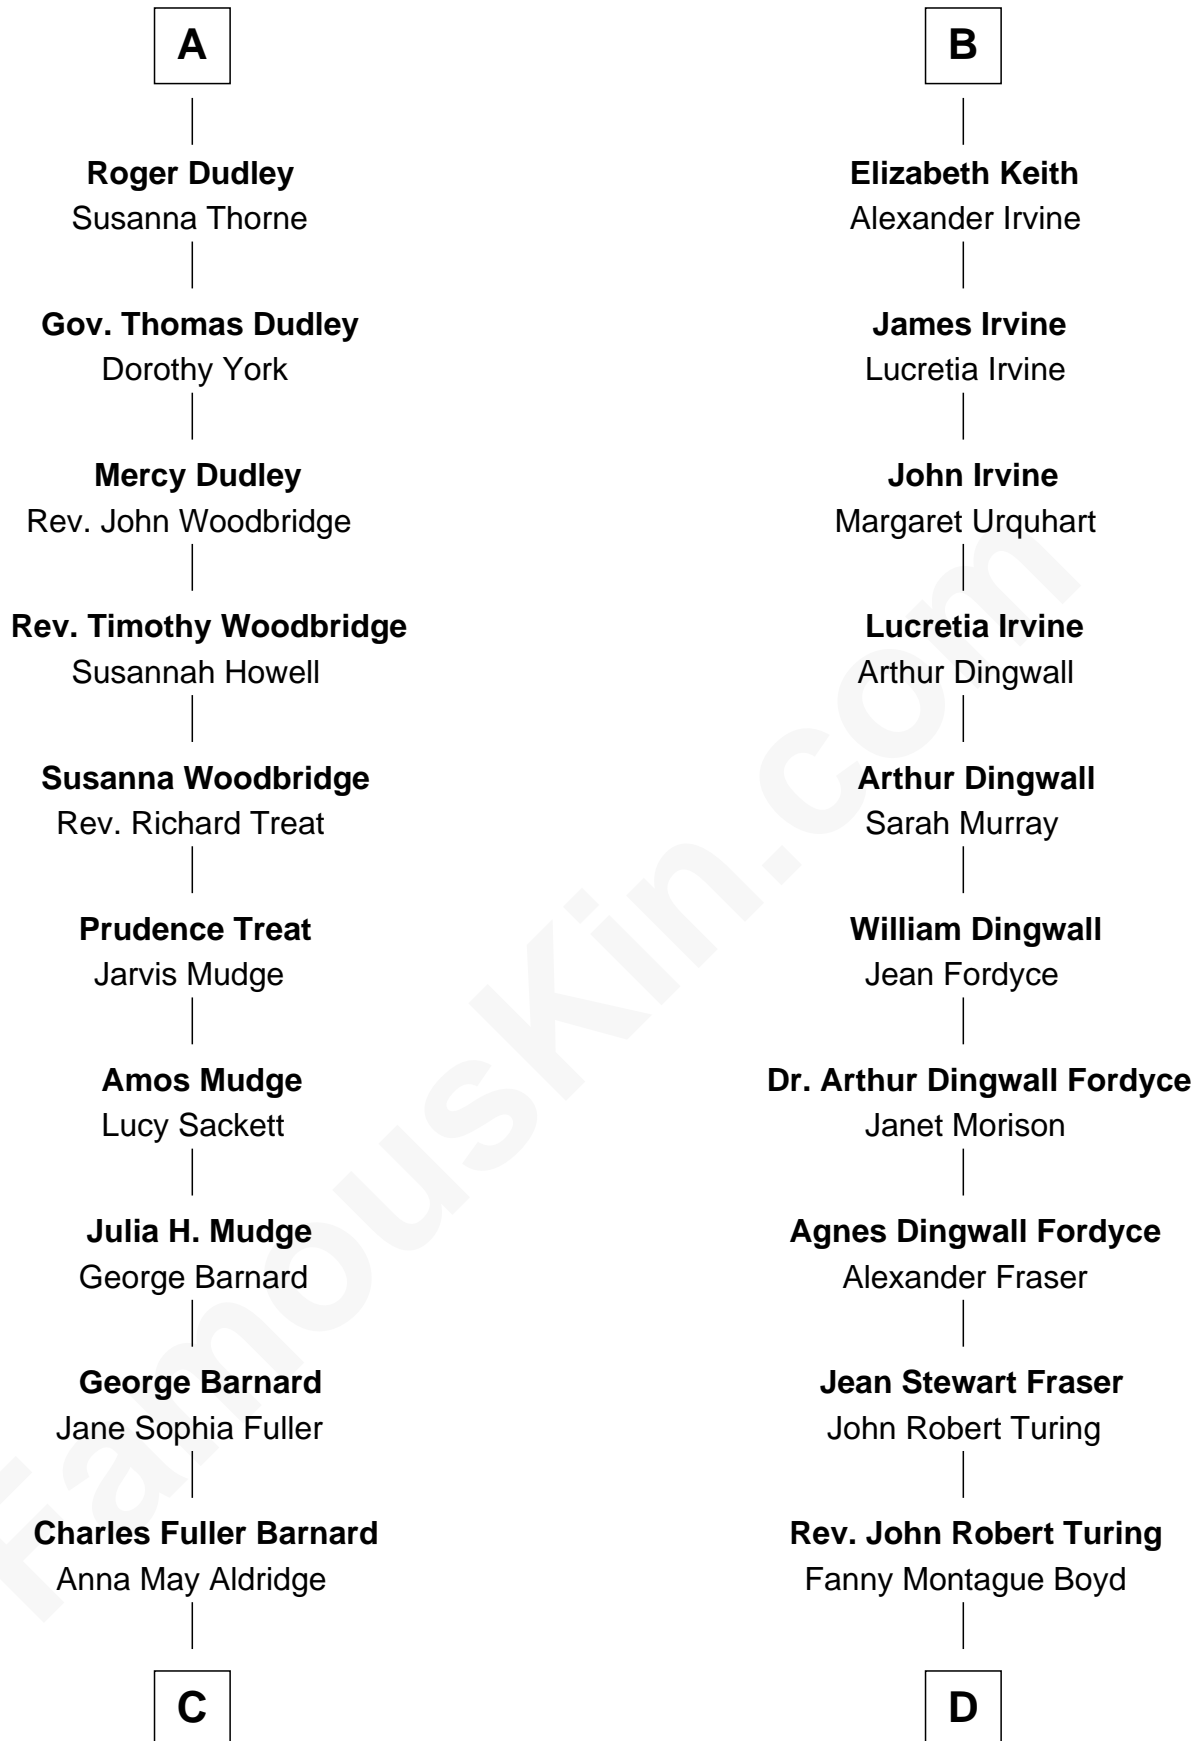

FamousKin.com Relationship Chart of

Dick Clark

Radio and TV Host

18th cousin of

Alan Turing

WWII Codebreaker of Nazi Enigma Machine

C

Julia Fuller Barnard
Richard Augustus Clark

Dick Clark
Radio and TV Host

D

Julius Matheson Turing
Ethel Sara Stoney

Alan Turing
WWII Codebreaker of Nazi Enigma Machine

FamousKin.com