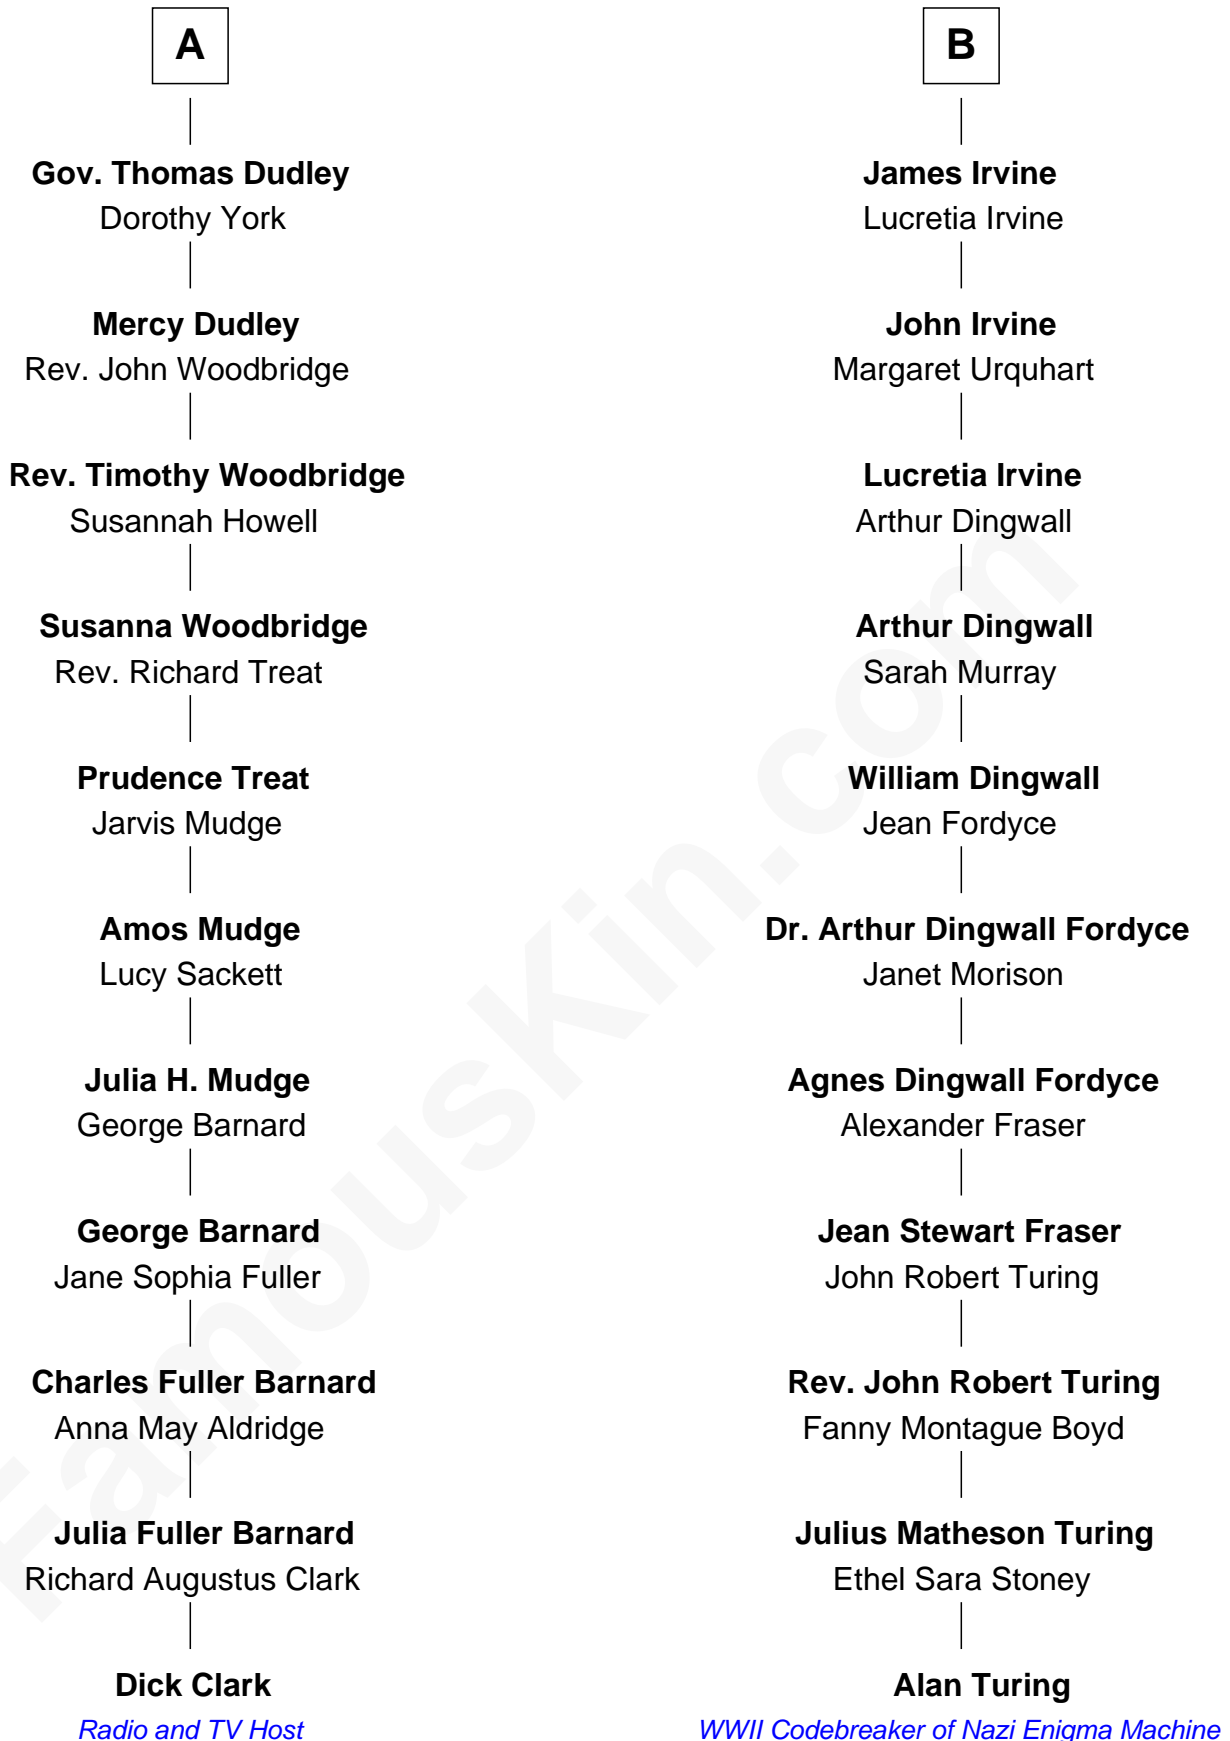

FamousKin.com Relationship Chart of

Dick Clark

Radio and TV Host

17th cousin of

Alan Turing

WWII Codebreaker of Nazi Enigma Machine

Sir Thomas de Holand

Alice Fitzalan

Dick Clark photo by [Alan Light](#) (CC BY 2.0)