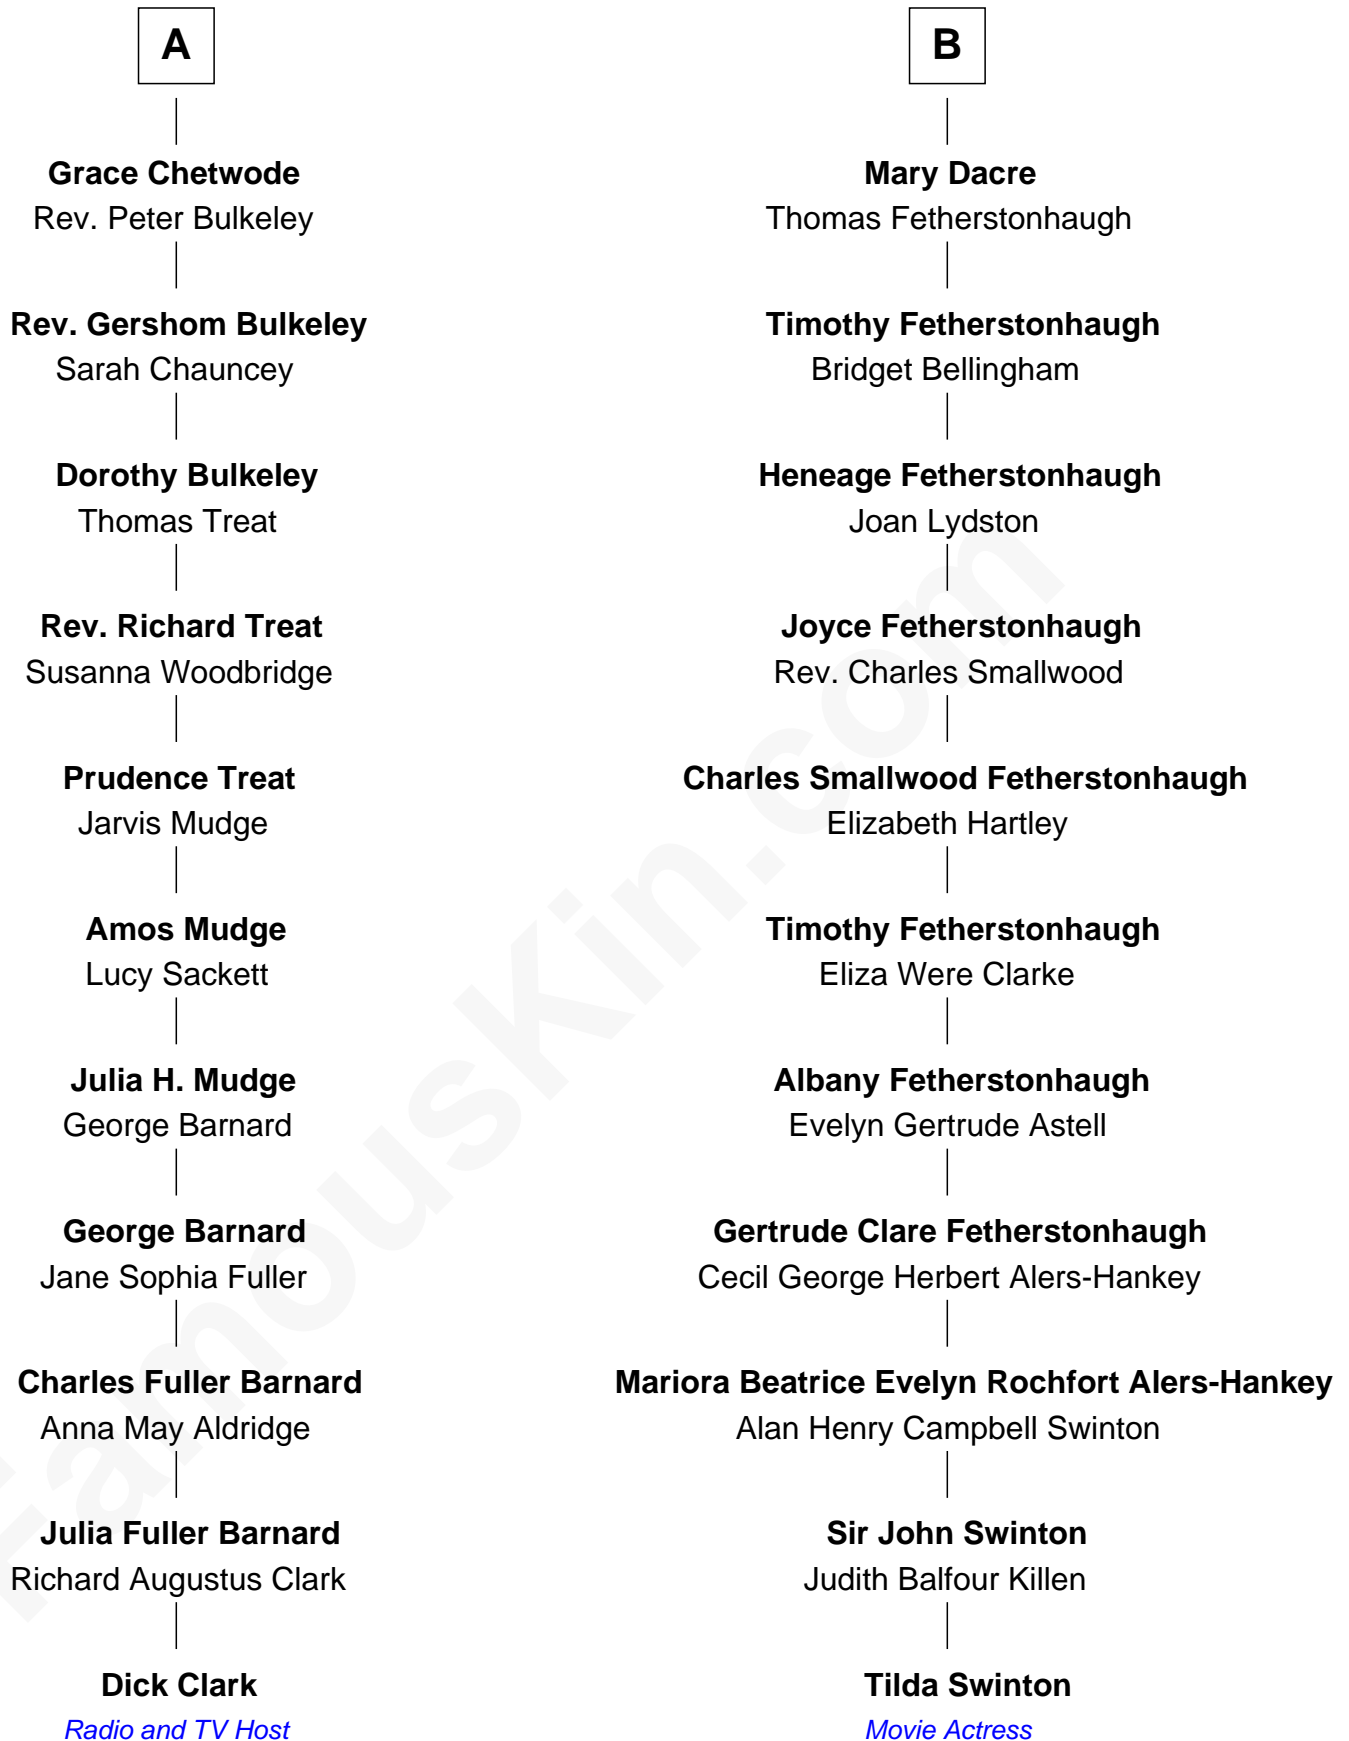

FamousKin.com Relationship Chart of

Dick Clark

Radio and TV Host

17th cousin of

Tilda Swinton

Movie Actress

Elizabeth Fitzalan

with husband
Sir Robert Goushill

with husband
Sir Thomas Mowbray

Dick Clark photo by [Alan Light](#) (CC BY 2.0)

Tilda Swinton photo by [Nicolas Genin](#) (CC BY-SA 2.0)