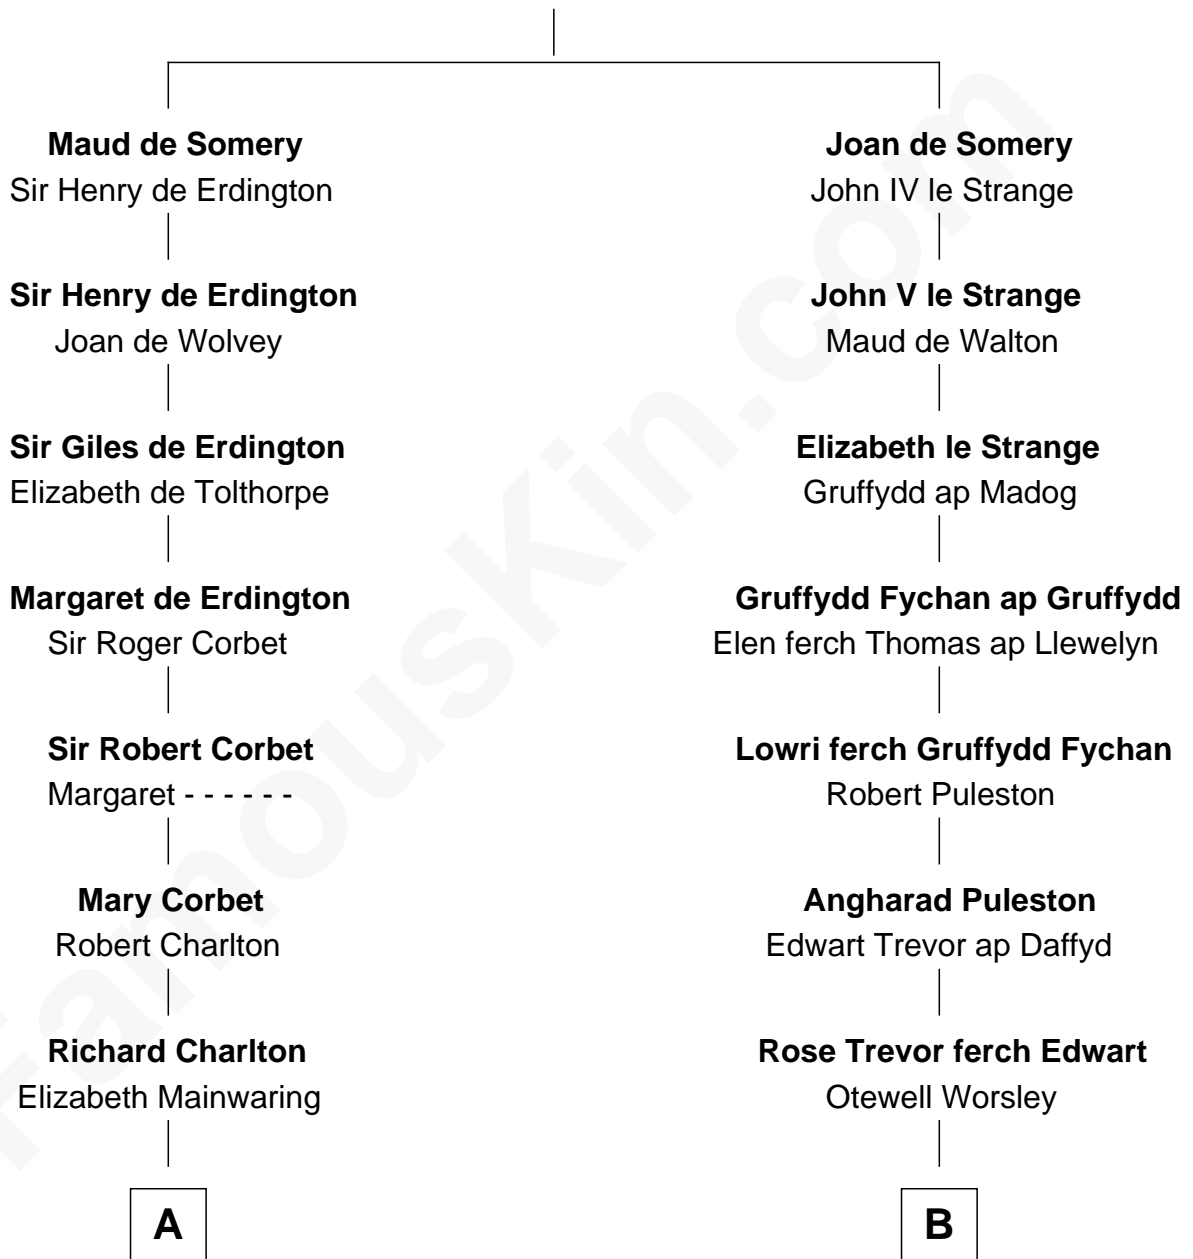

FamousKin.com Relationship Chart of

Dick Clark

Radio and TV Host

17th cousin 3 times removed of

Jane (Appleton) Pierce

First Lady of President Franklin Pierce

Sir Roger de Somery

Nichole d'Aubenev

C

—
George Barnard
Jane Sophia Fuller

—
Charles Fuller Barnard
Anna May Aldridge

—
Julia Fuller Barnard
Richard Augustus Clark

—
Dick Clark
Radio and TV Host

FamousKin.com