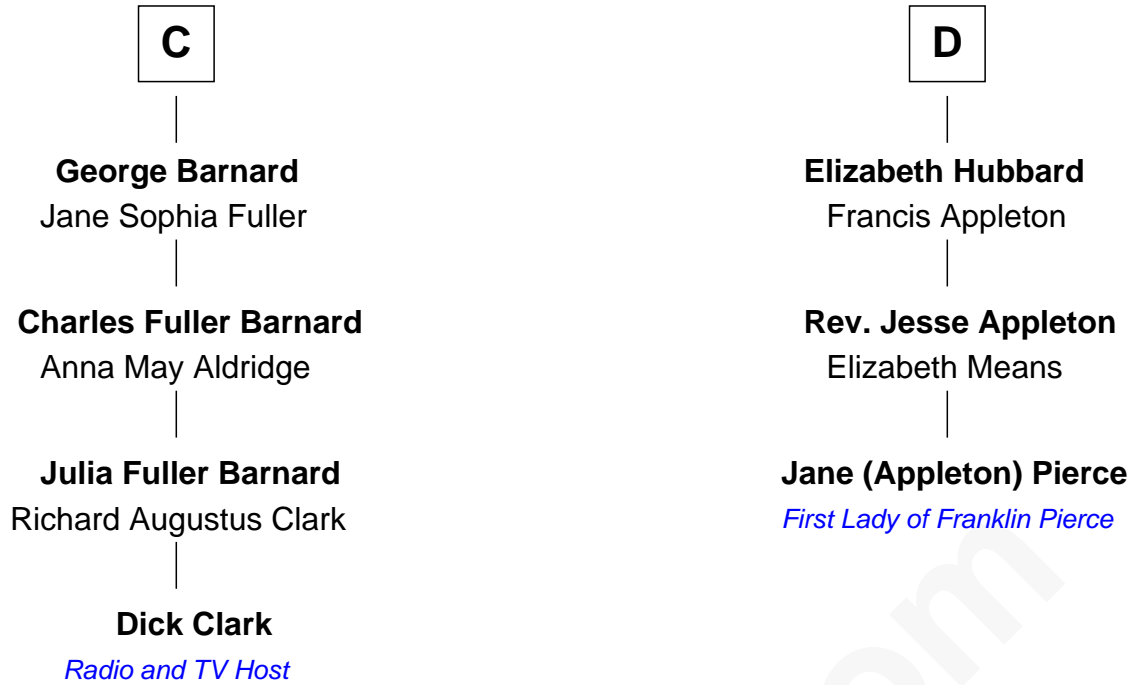

# FamousKin.com Relationship Chart of

**Dick Clark**

*Radio and TV Host*

19th cousin 1 time removed of

**Jane (Appleton) Pierce**

*First Lady of President Franklin Pierce*

FamousKin.com