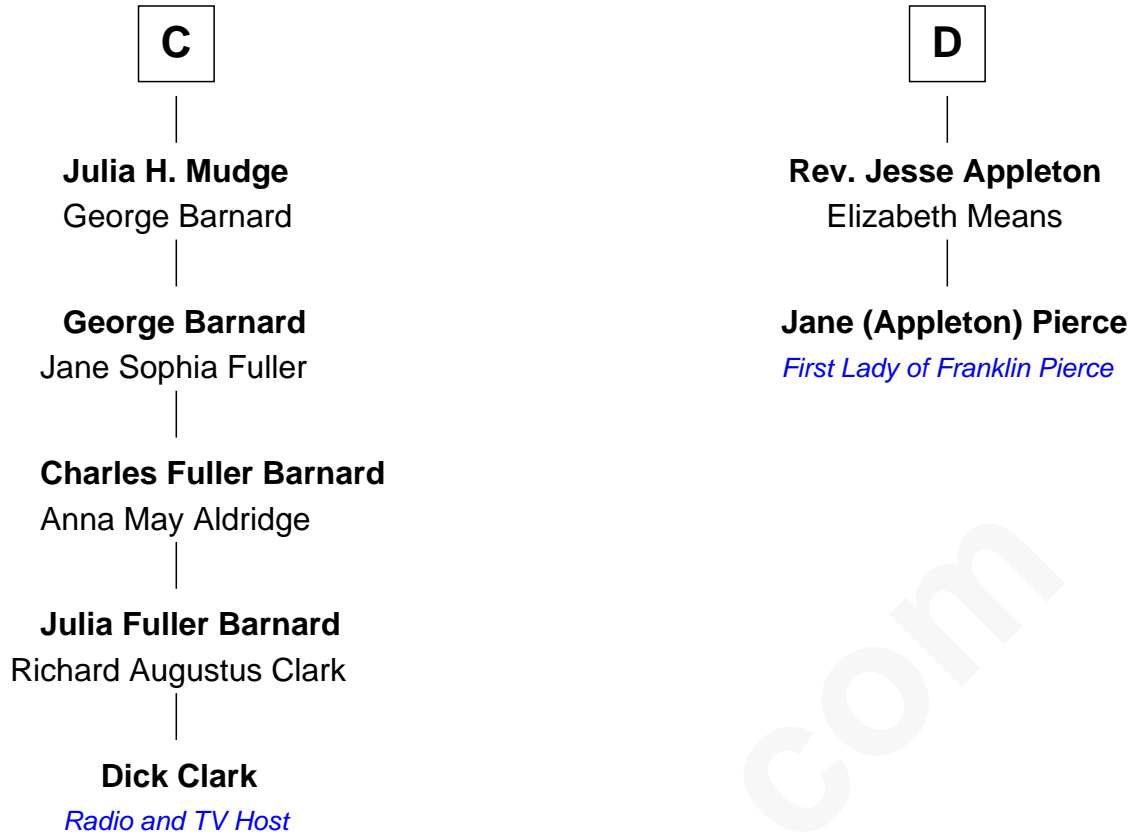

FamousKin.com Relationship Chart of

Dick Clark

Radio and TV Host

18th cousin 3 times removed of

Jane (Appleton) Pierce

First Lady of President Franklin Pierce

FamousKin.com