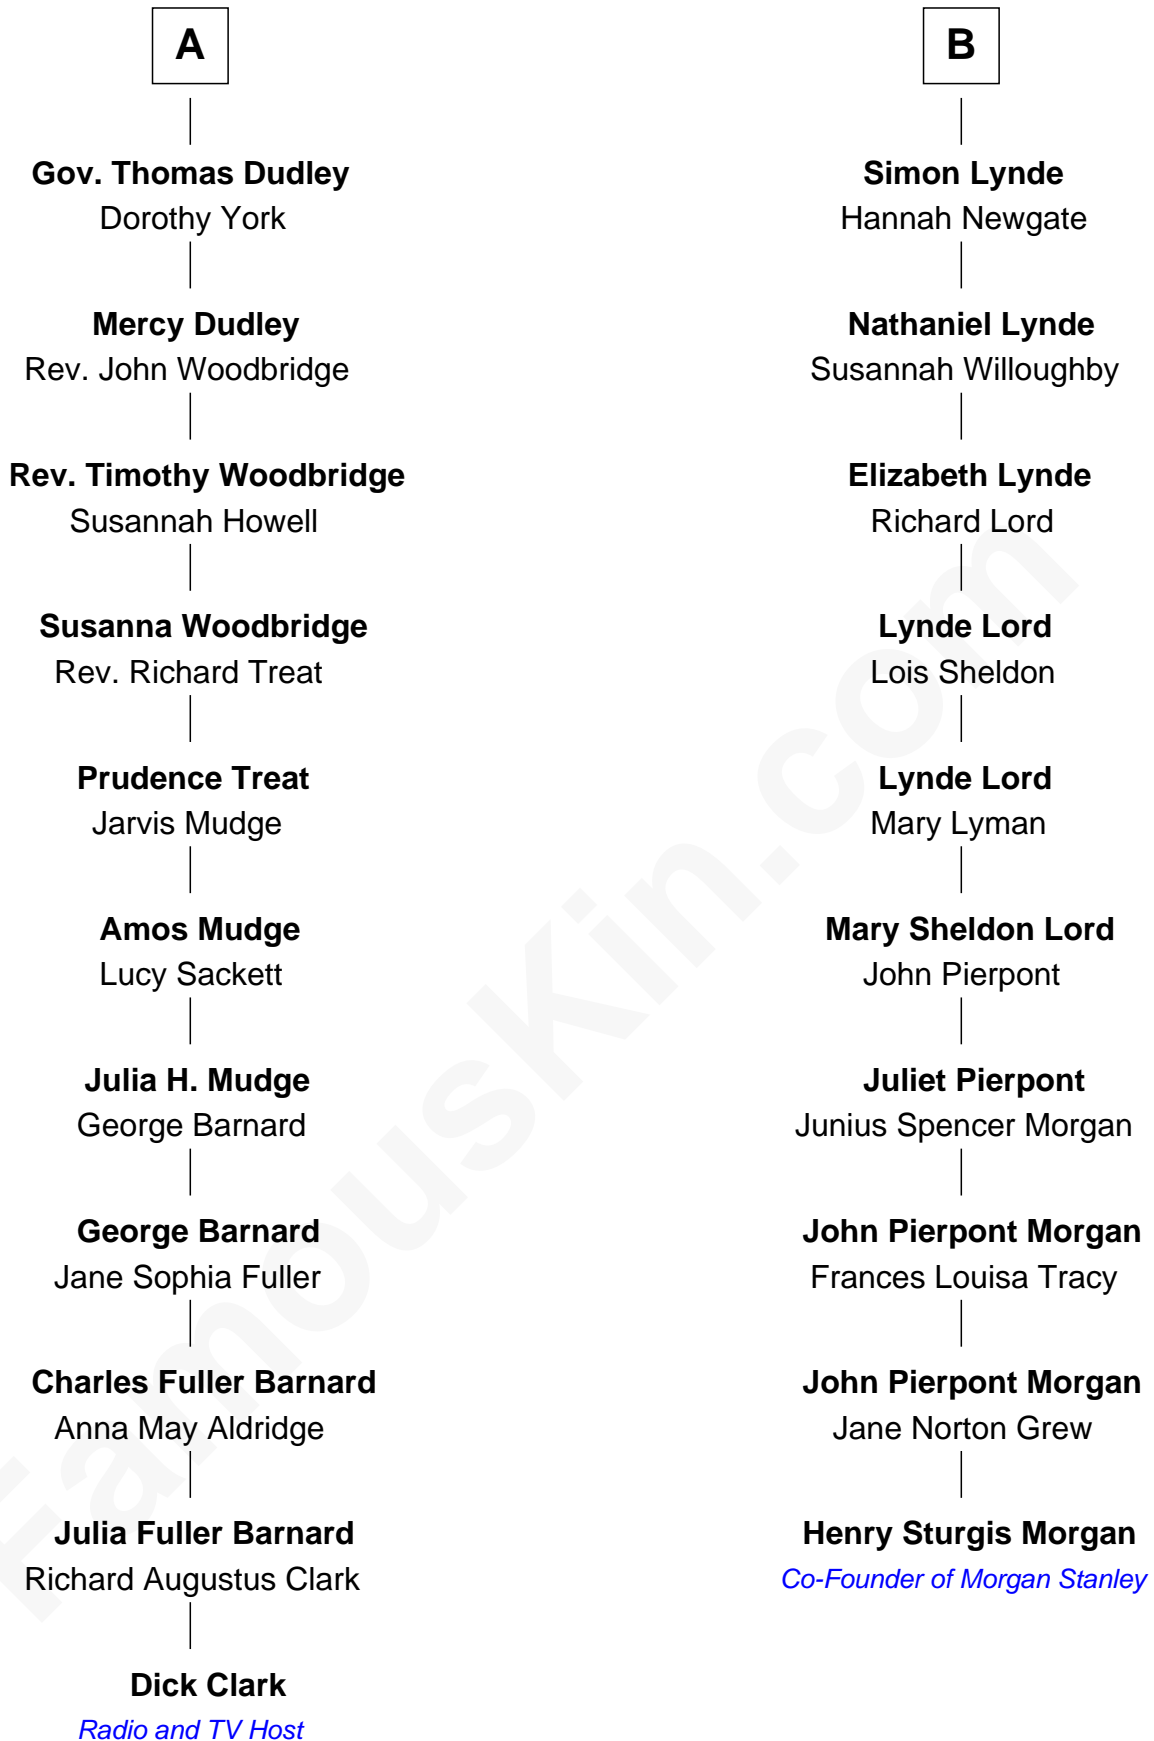

FamousKin.com Relationship Chart of

Dick Clark

Radio and TV Host

16th cousin 1 time removed of

Henry Sturgis Morgan

Co-Founder of Morgan Stanley

Dick Clark photo by [Alan Light](#) (CC BY 2.0)