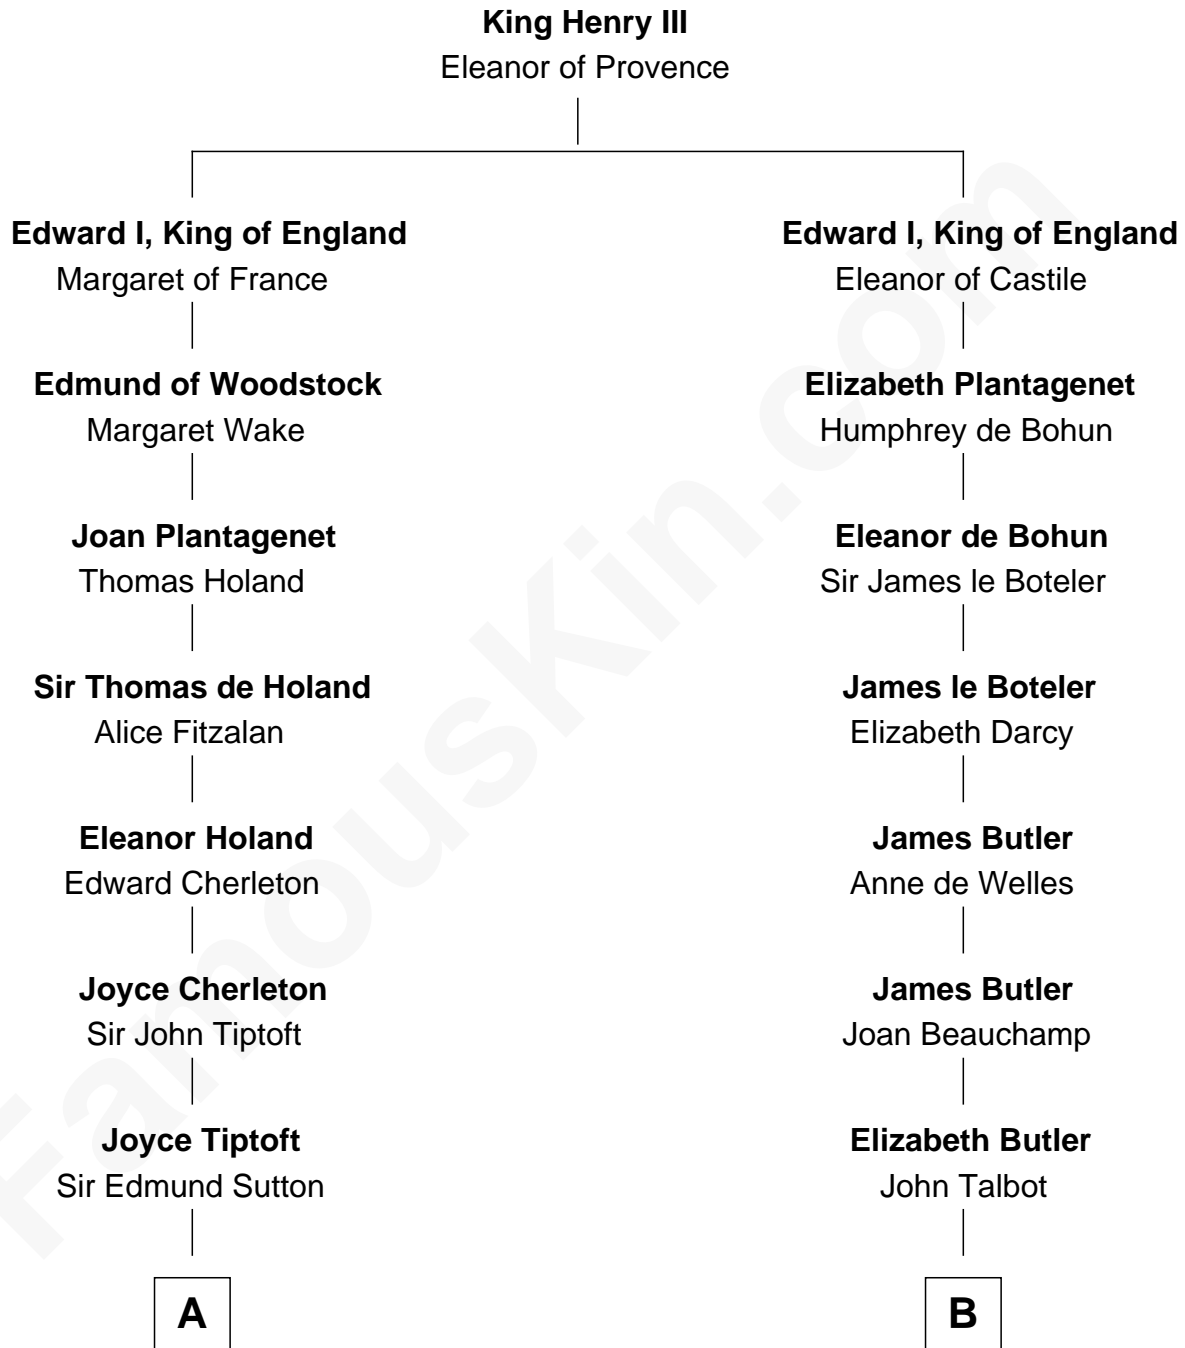

FamousKin.com Relationship Chart of

Dick Clark

Radio and TV Host

21st cousin of

J.P. Morgan, Jr.

American Banker and Philanthropist

C

Julia H. Mudge
George Barnard

George Barnard
Jane Sophia Fuller

Charles Fuller Barnard
Anna May Aldridge

Julia Fuller Barnard
Richard Augustus Clark

Dick Clark
Radio and TV Host

D

Jared Tracy
Margaret Grant

William Gedney Tracy
Rachel Huntington