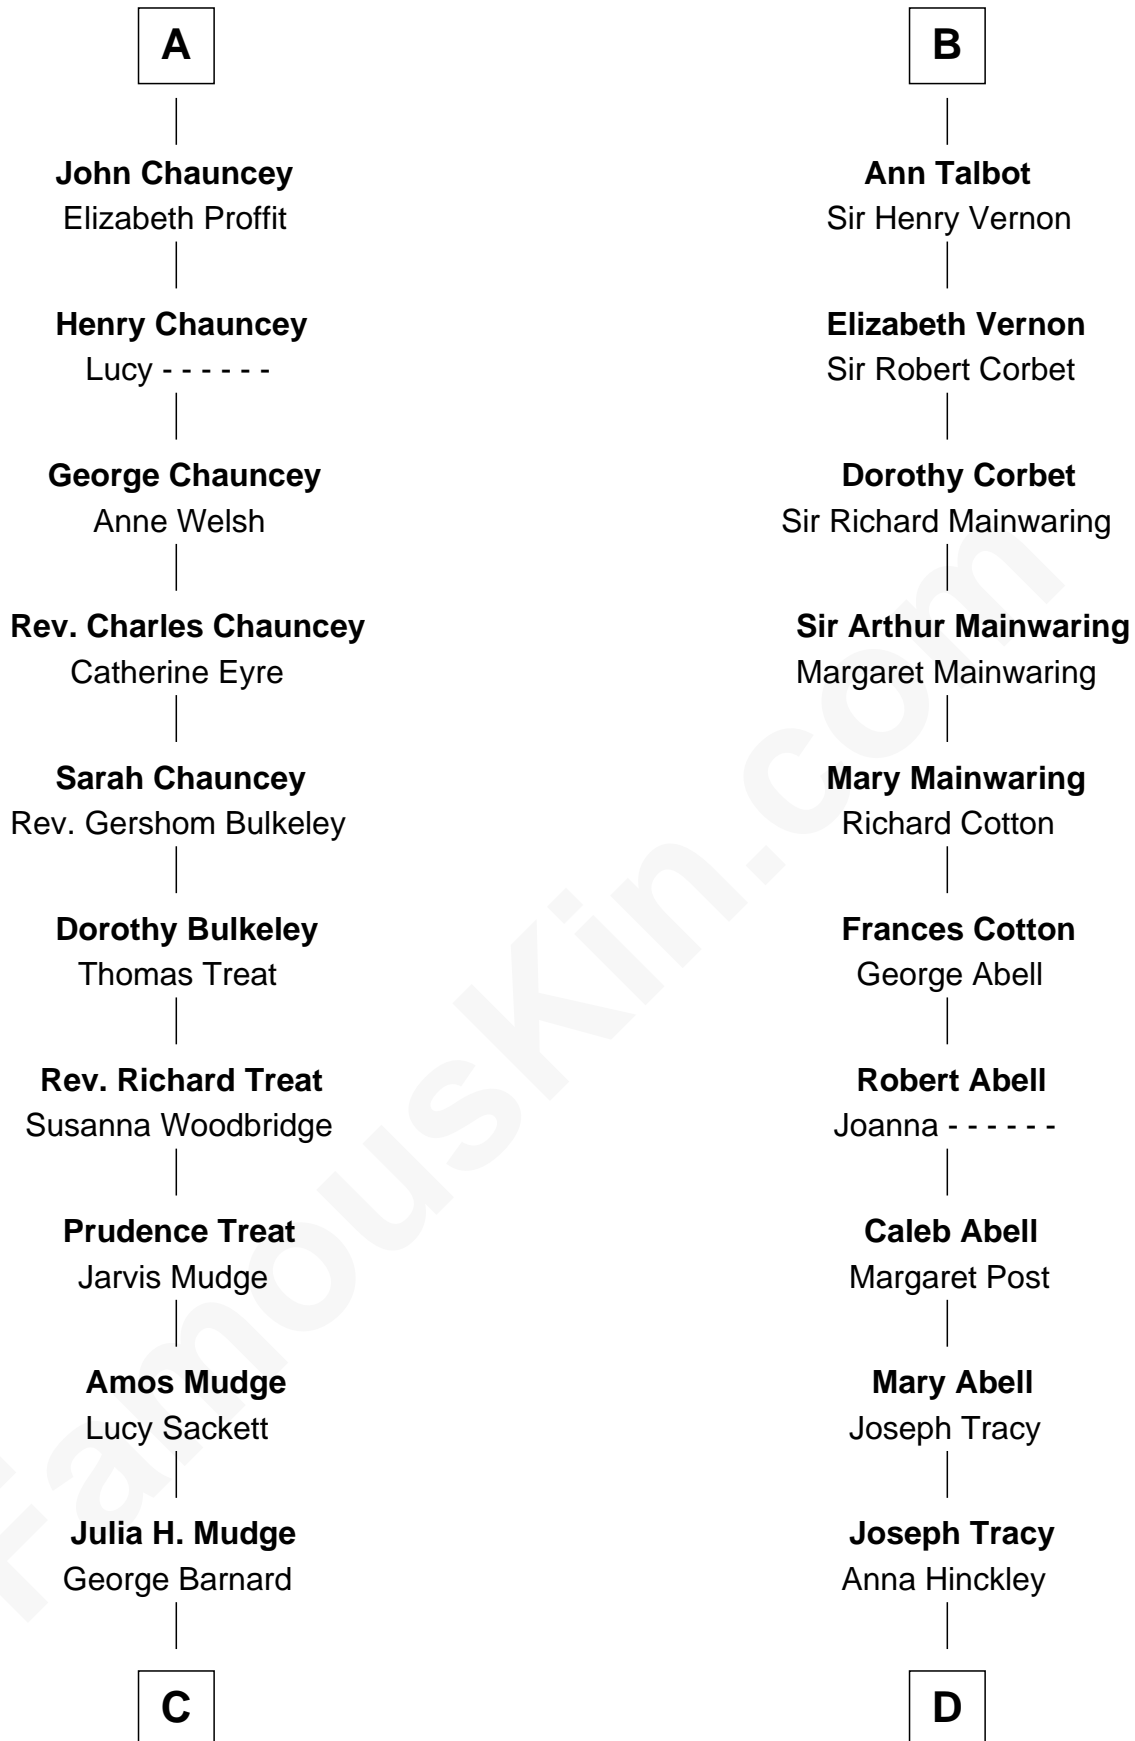

FamousKin.com Relationship Chart of

Dick Clark

Radio and TV Host

20th cousin 1 time removed of

J.P. Morgan, Jr.

American Banker and Philanthropist

C

George Barnard
Jane Sophia Fuller

Charles Fuller Barnard
Anna May Aldridge

Julia Fuller Barnard
Richard Augustus Clark

Dick Clark
Radio and TV Host

D

Jared Tracy
Margaret Grant

William Gedney Tracy
Rachel Huntington

Charles F. Tracy
Louisa Kirkland