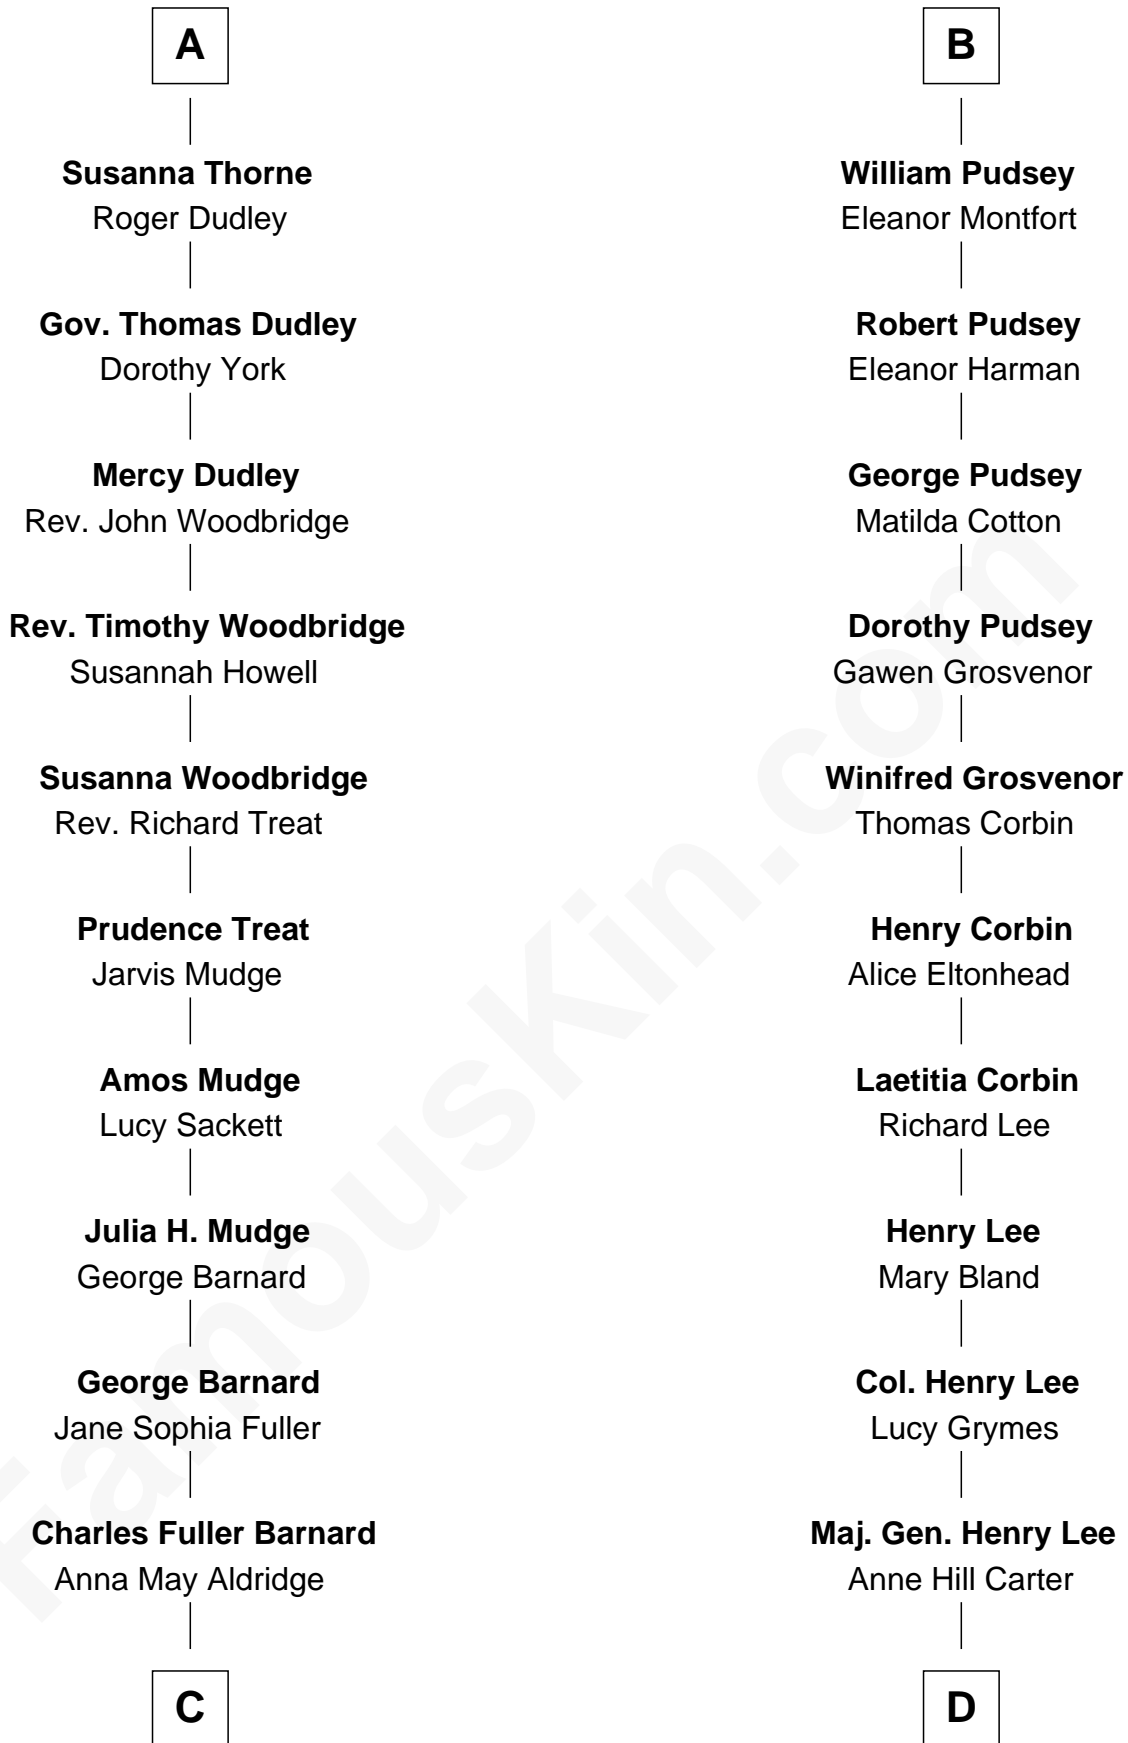

FamousKin.com Relationship Chart of

Dick Clark

Radio and TV Host

18th cousin of

Fitzhugh Lee

40th Governor of Virginia

Sir John Grey

Avice Marmion

C

Julia Fuller Barnard
Richard Augustus Clark

Dick Clark
Radio and TV Host

D

Sydney Smith Lee
Anna Maria Mason

Fitzhugh Lee
40th Governor of Virginia

FamousKin.com