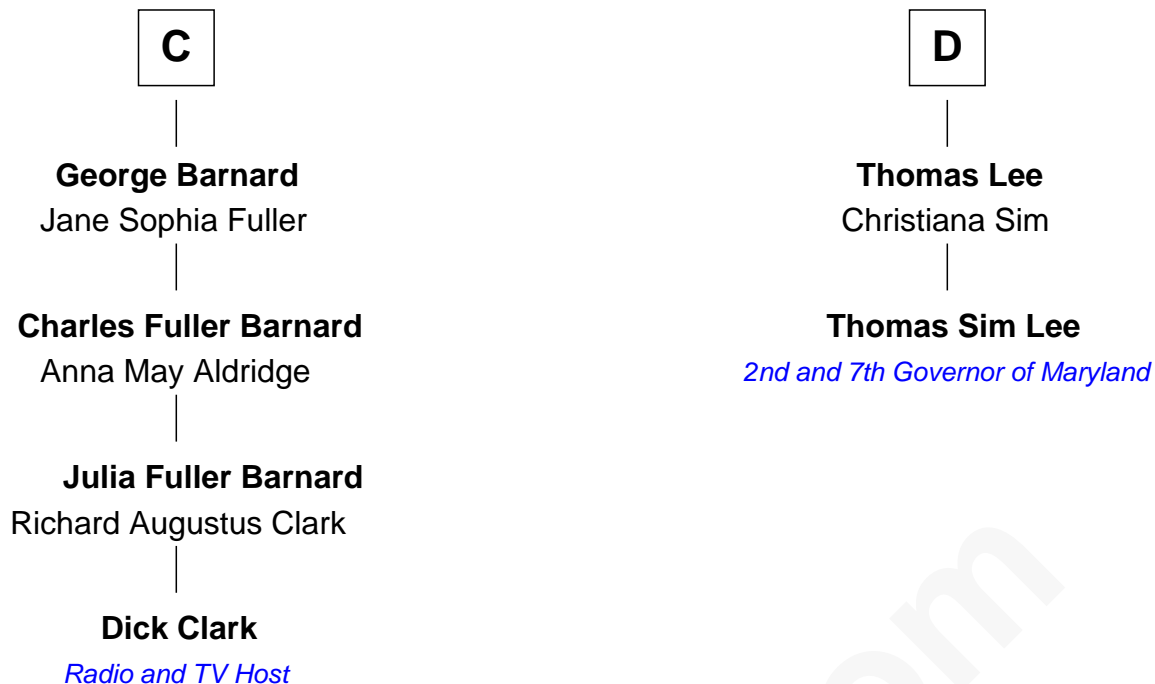

FamousKin.com Relationship Chart of

Dick Clark

Radio and TV Host

18th cousin 2 times removed of

Thomas Sim Lee

2nd and 7th Governor of Maryland

Dick Clark photo by [Alan Light](#) (CC BY 2.0)