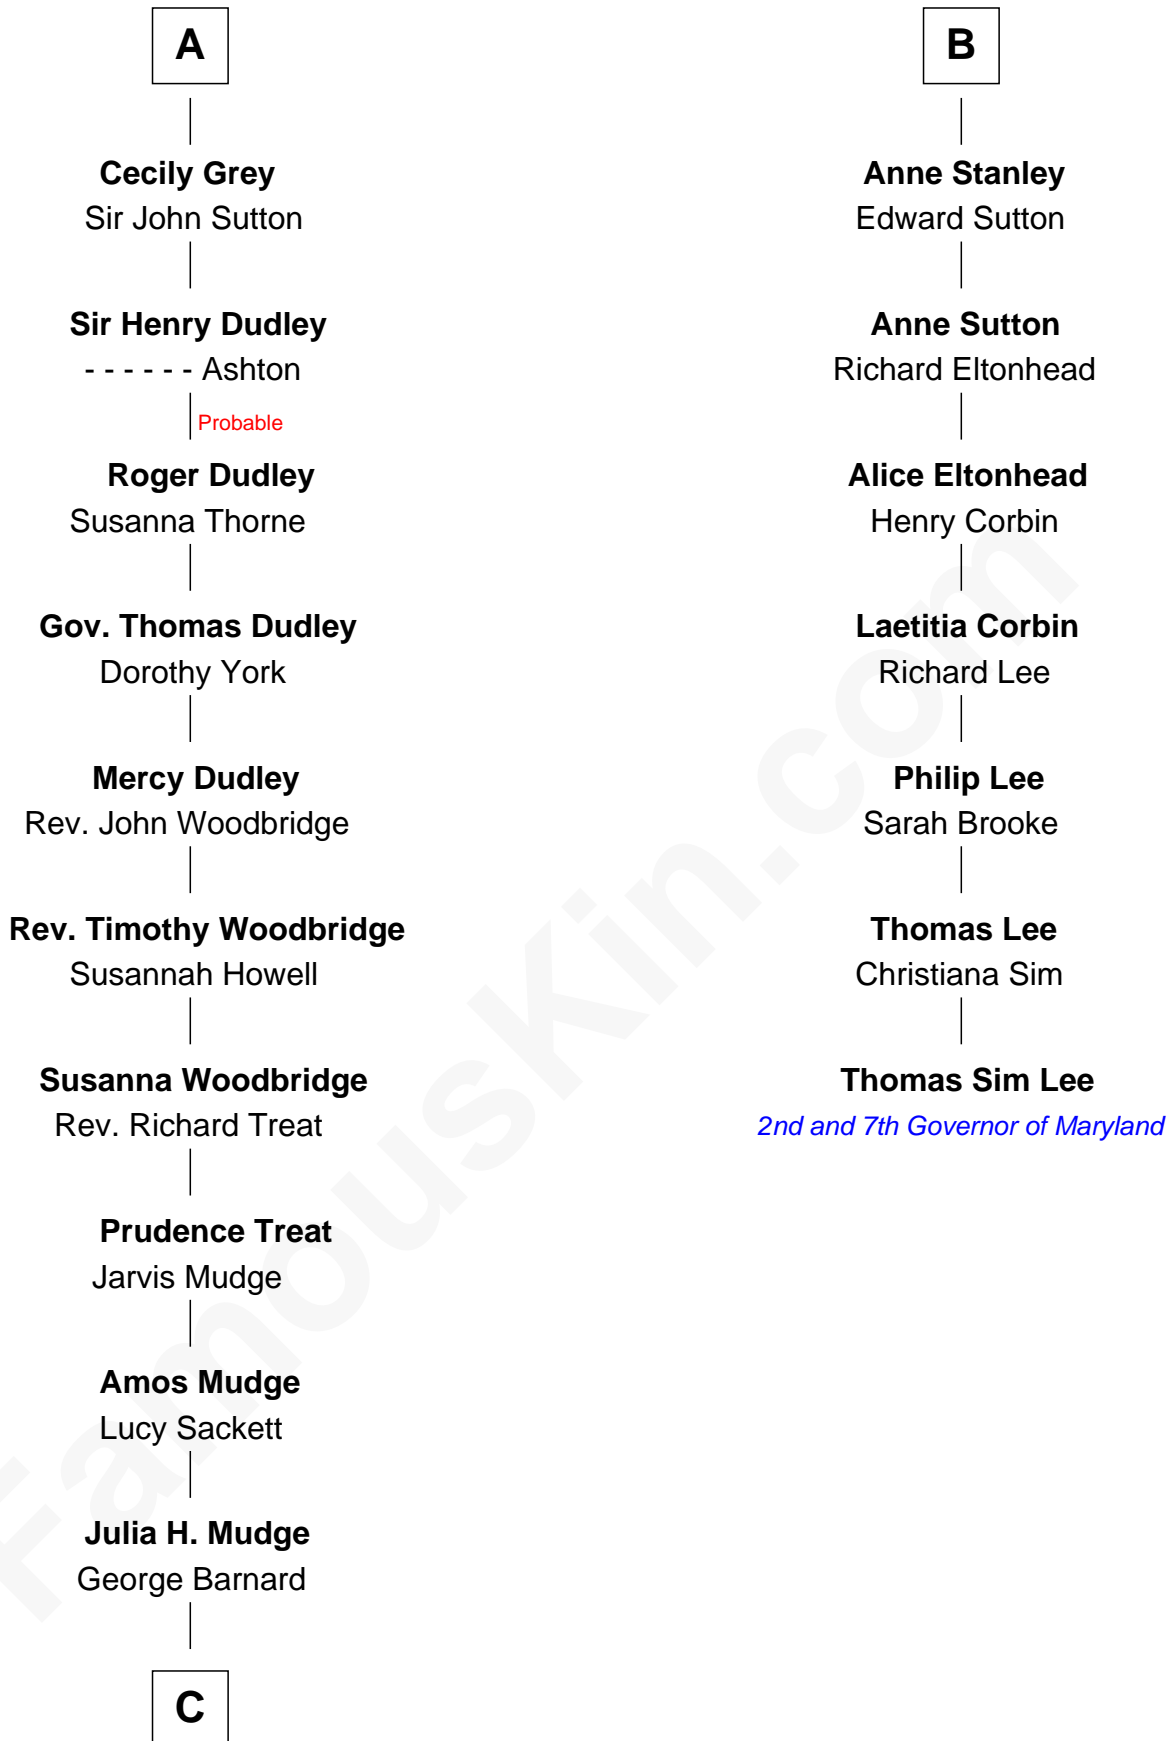

FamousKin.com Relationship Chart of

Dick Clark

Radio and TV Host

13th cousin 7 times removed of

Thomas Sim Lee

2nd and 7th Governor of Maryland

C

—
George Barnard
Jane Sophia Fuller

—
Charles Fuller Barnard
Anna May Aldridge

—
Julia Fuller Barnard
Richard Augustus Clark

—
Dick Clark
Radio and TV Host

FamousKin.com