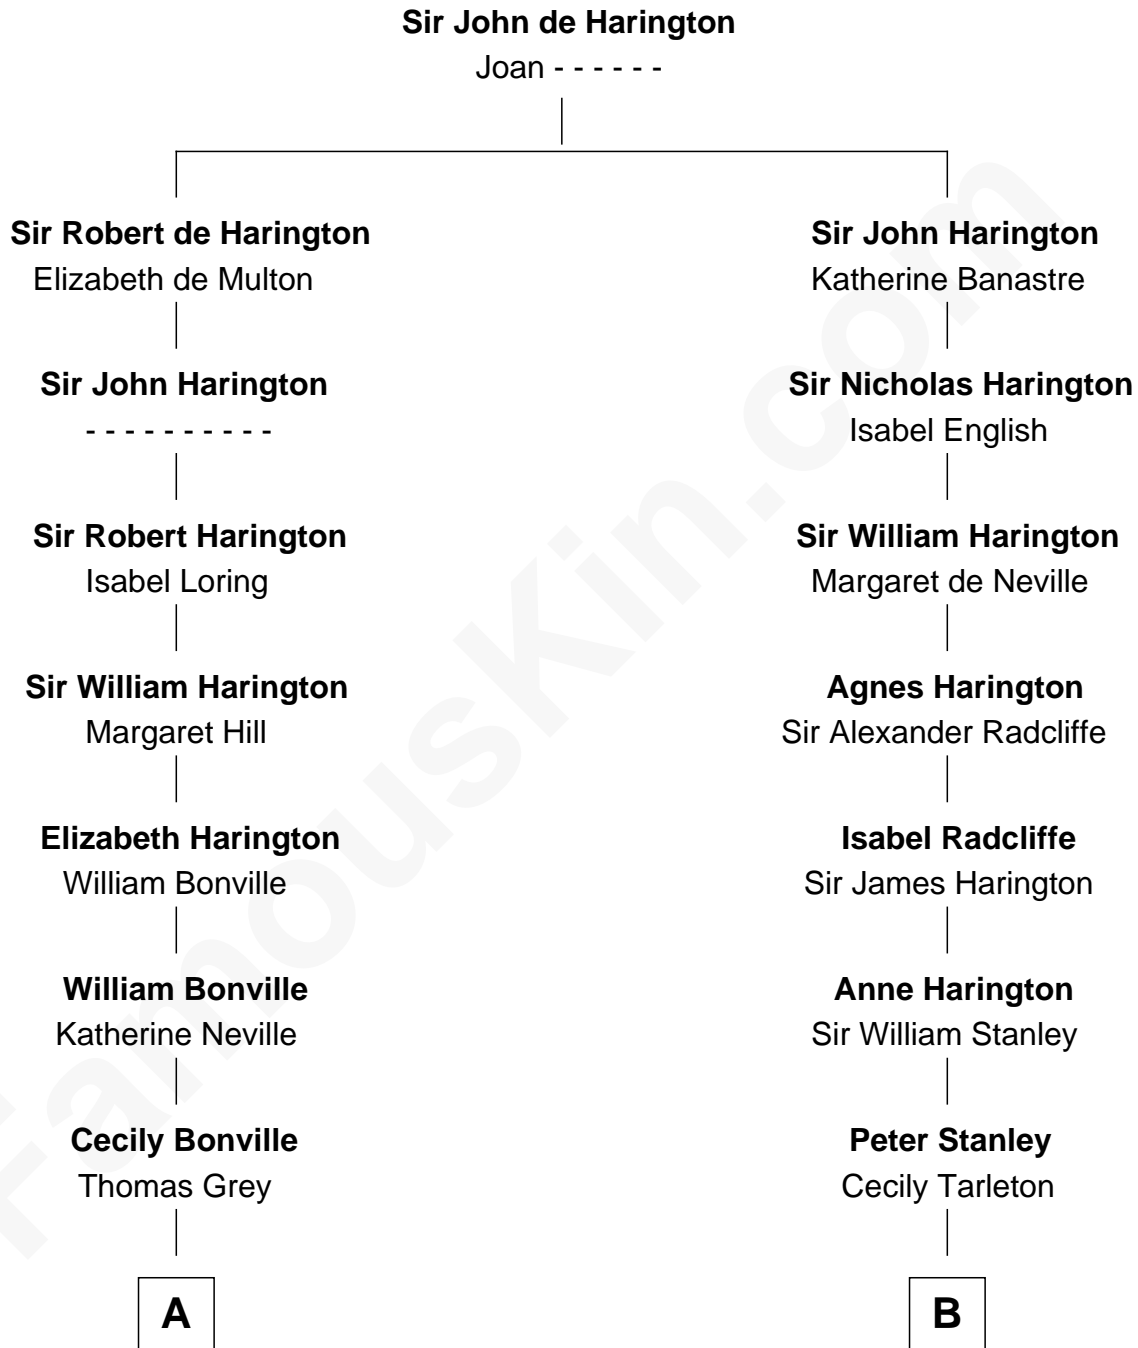

FamousKin.com Relationship Chart of

Dick Clark

Radio and TV Host

13th cousin 7 times removed of

Thomas Sim Lee

2nd and 7th Governor of Maryland

C

—
George Barnard
Jane Sophia Fuller

—
Charles Fuller Barnard
Anna May Aldridge

—
Julia Fuller Barnard
Richard Augustus Clark

—
Dick Clark
Radio and TV Host

FamousKin.com