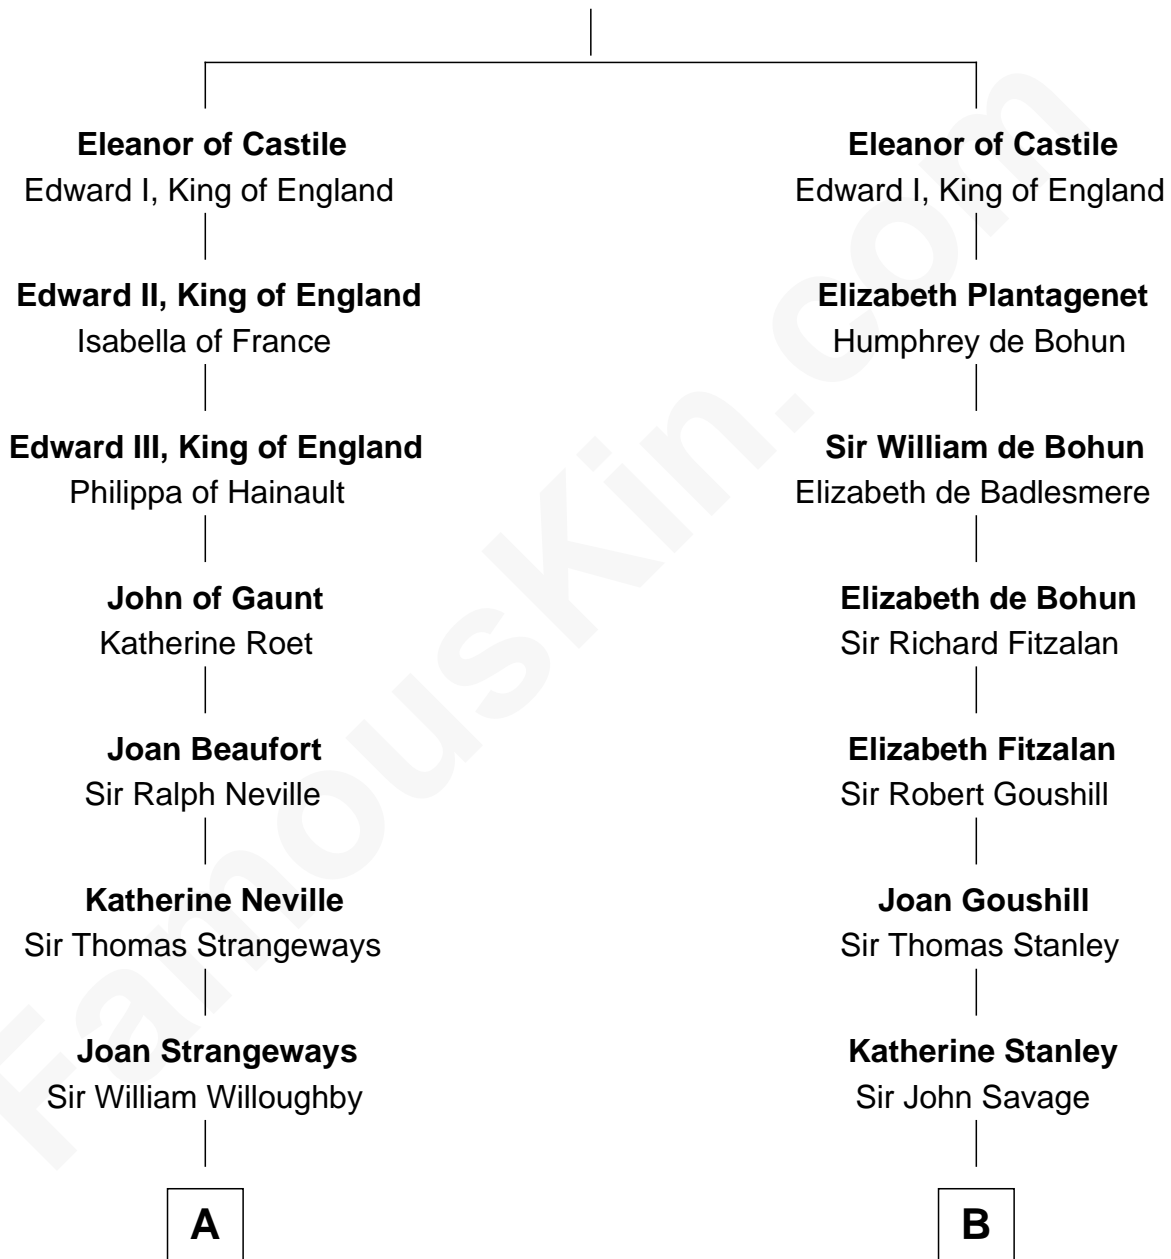

FamousKin.com Relationship Chart of

Dick Clark

Radio and TV Host

16th cousin 5 times removed of

Thomas Sim Lee

2nd and 7th Governor of Maryland

Ferdinand III, King of Castile

Joanna of Ponthieu

C

Julia H. Mudge
George Barnard

George Barnard
Jane Sophia Fuller

Charles Fuller Barnard
Anna May Aldridge

Julia Fuller Barnard
Richard Augustus Clark

Dick Clark
Radio and TV Host