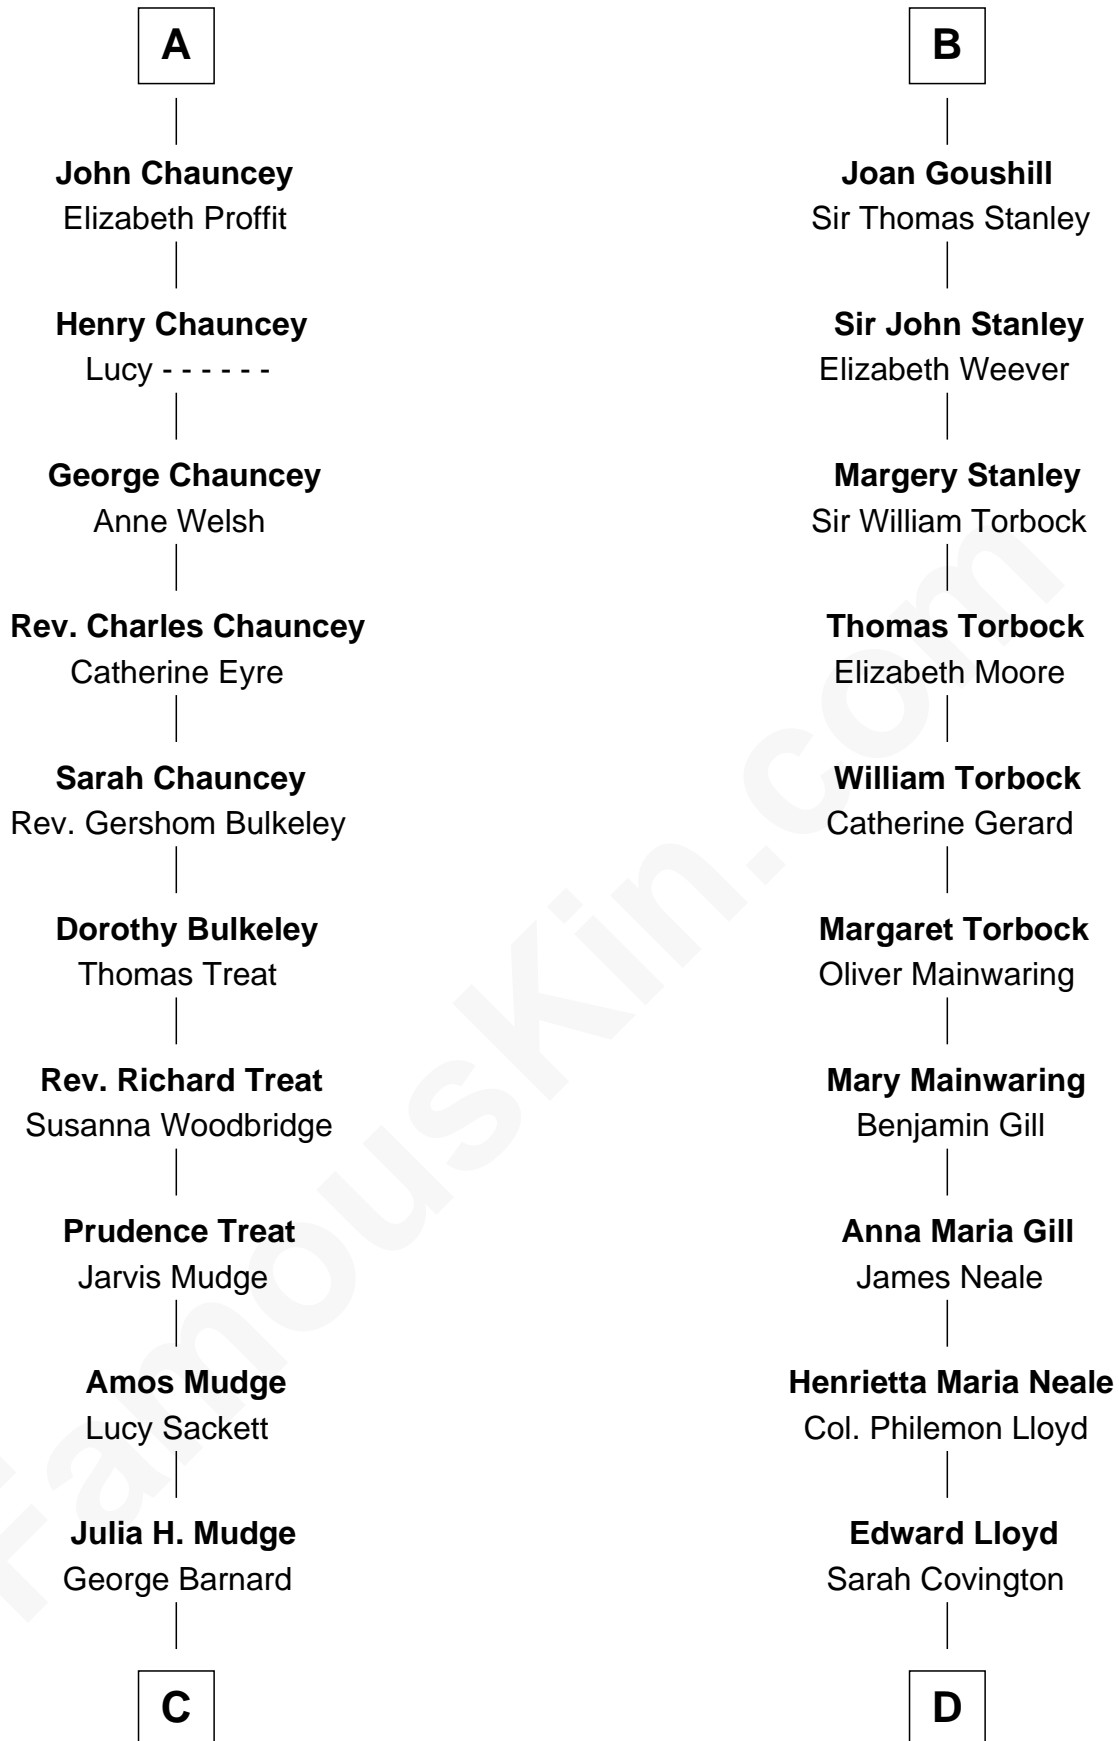

FamousKin.com Relationship Chart of

Dick Clark

Radio and TV Host

20th cousin 1 time removed of

Henry Lloyd

40th Governor of Maryland

C

George Barnard
Jane Sophia Fuller

Charles Fuller Barnard
Anna May Aldridge

Julia Fuller Barnard
Richard Augustus Clark

Dick Clark
Radio and TV Host

D

Col. Edward Lloyd
Anne Rousby

Col. Edward Lloyd
Elizabeth Tayloe

Col. Edward Lloyd
Sally Scott Murray

Daniel Lloyd
Catherine Henry

Henry Lloyd
40th Governor of Maryland