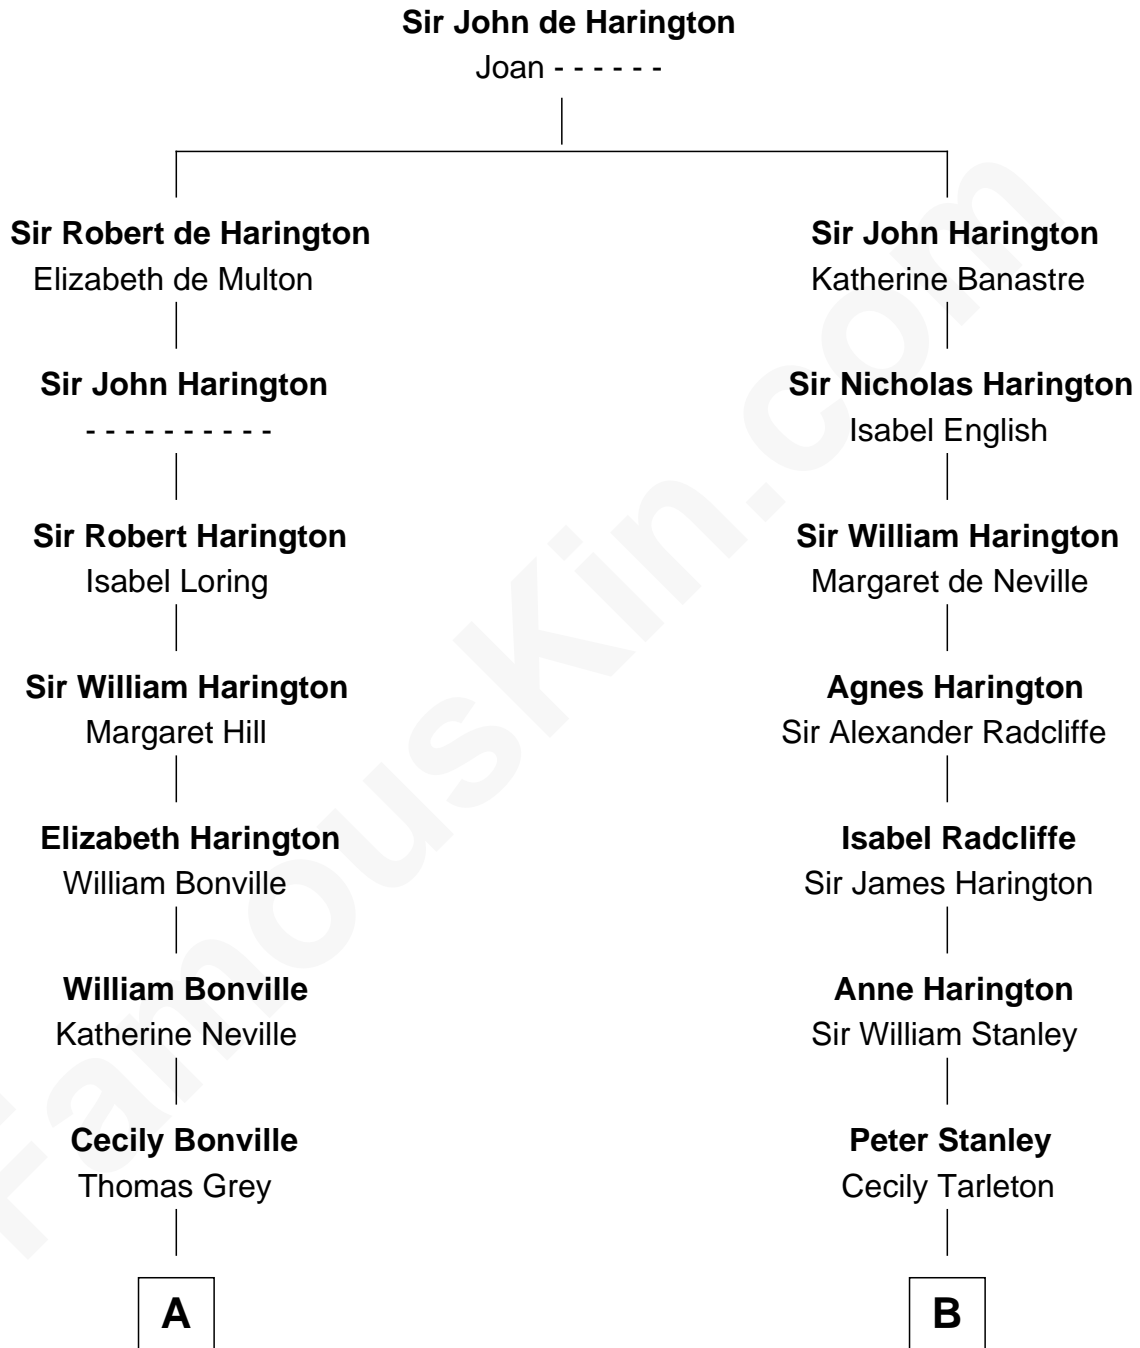

# FamousKin.com Relationship Chart of

**Dick Clark**

*Radio and TV Host*

16th cousin 4 times removed of

**Henry Lloyd**

*40th Governor of Maryland*

**C**

—  
**George Barnard**  
Jane Sophia Fuller

—  
**Charles Fuller Barnard**  
Anna May Aldridge

—  
**Julia Fuller Barnard**  
Richard Augustus Clark

—  
**Dick Clark**  
*Radio and TV Host*

FamousKin.com