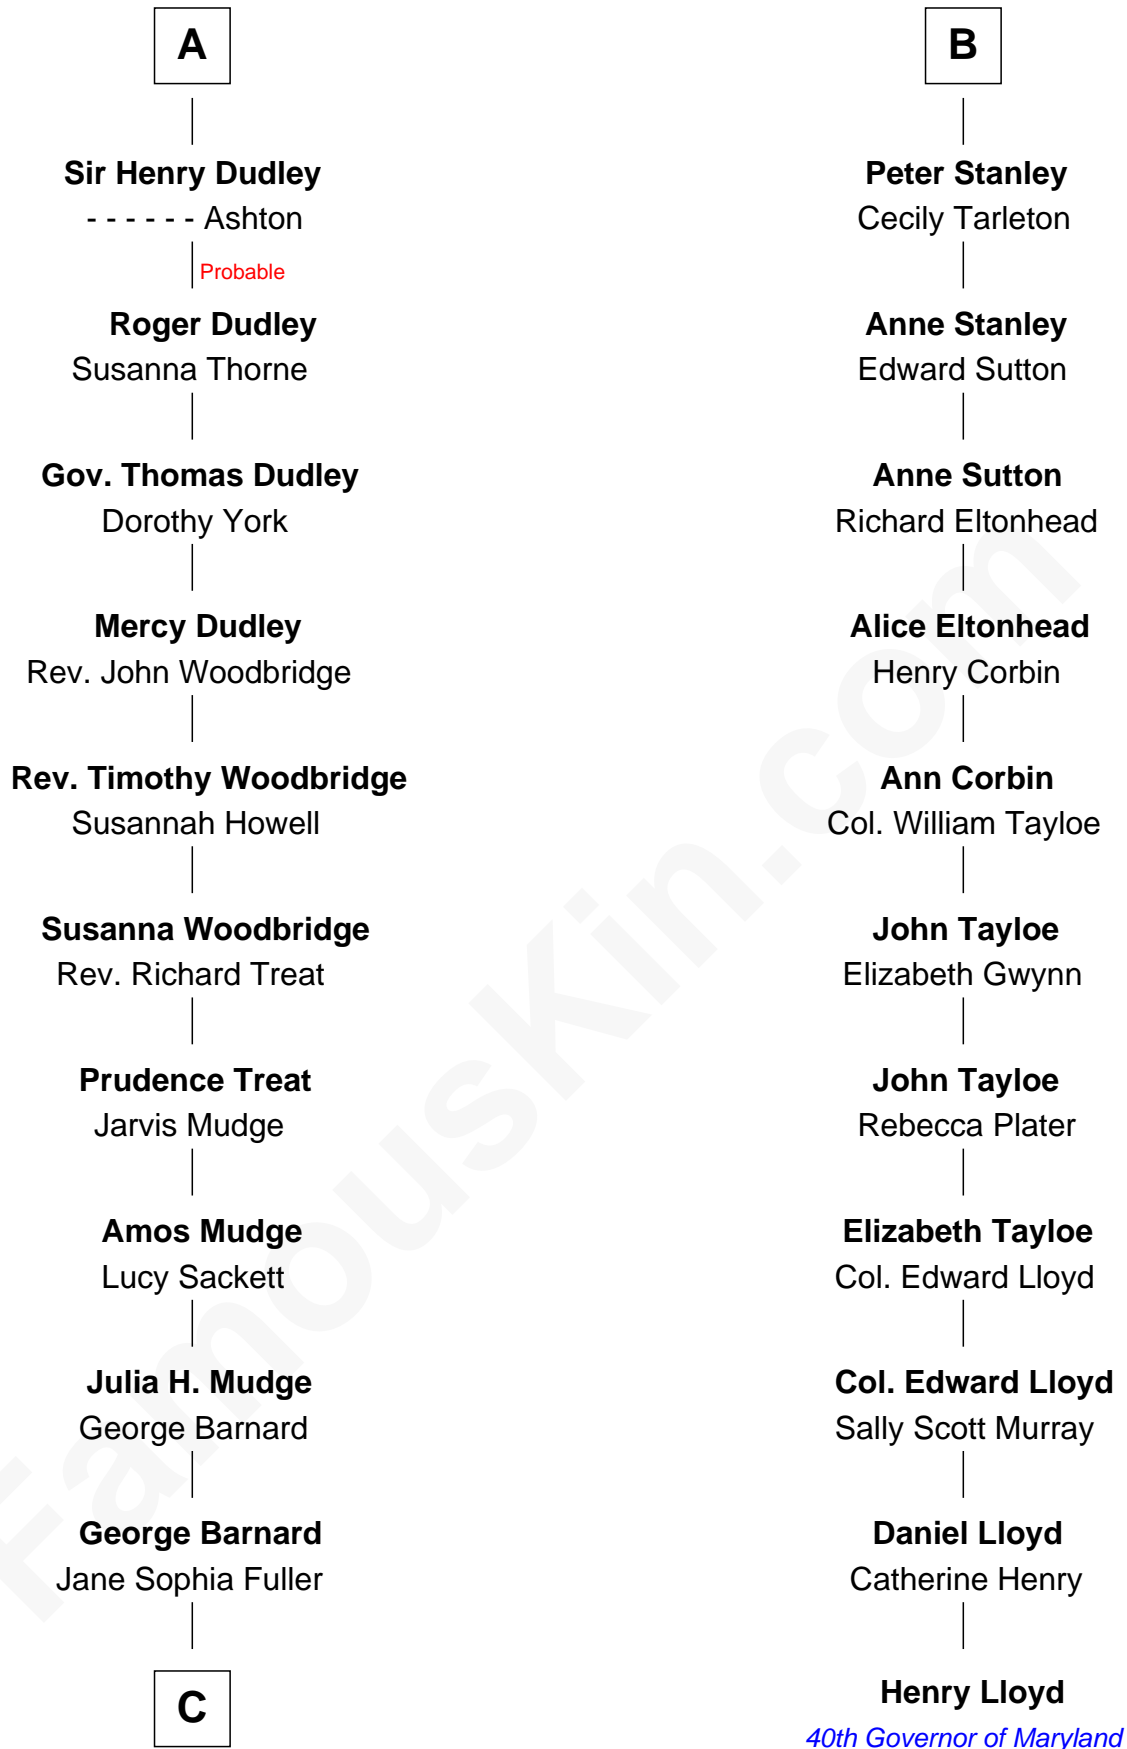

FamousKin.com Relationship Chart of

Dick Clark

Radio and TV Host

17th cousin 2 times removed of

Henry Lloyd

40th Governor of Maryland

Ralph de Stafford

*with wife
Margaret de Audley*

Sir Robert de Swinnerton

Margaret Grey

Sir William Bonville

Maud de Swinnerton

Sir John Savage

William Bonville

Elizabeth Harington

Mary Savage

William Stanley

William Bonville

Katherine Neville

William Stanley

Alice Hoghton

Cecily Bonville

Thomas Grey

Sir William Stanley

Agnes Grosvenor

Cecily Grey

Sir John Sutton

Sir William Stanley

Anne Harington

A

B

C