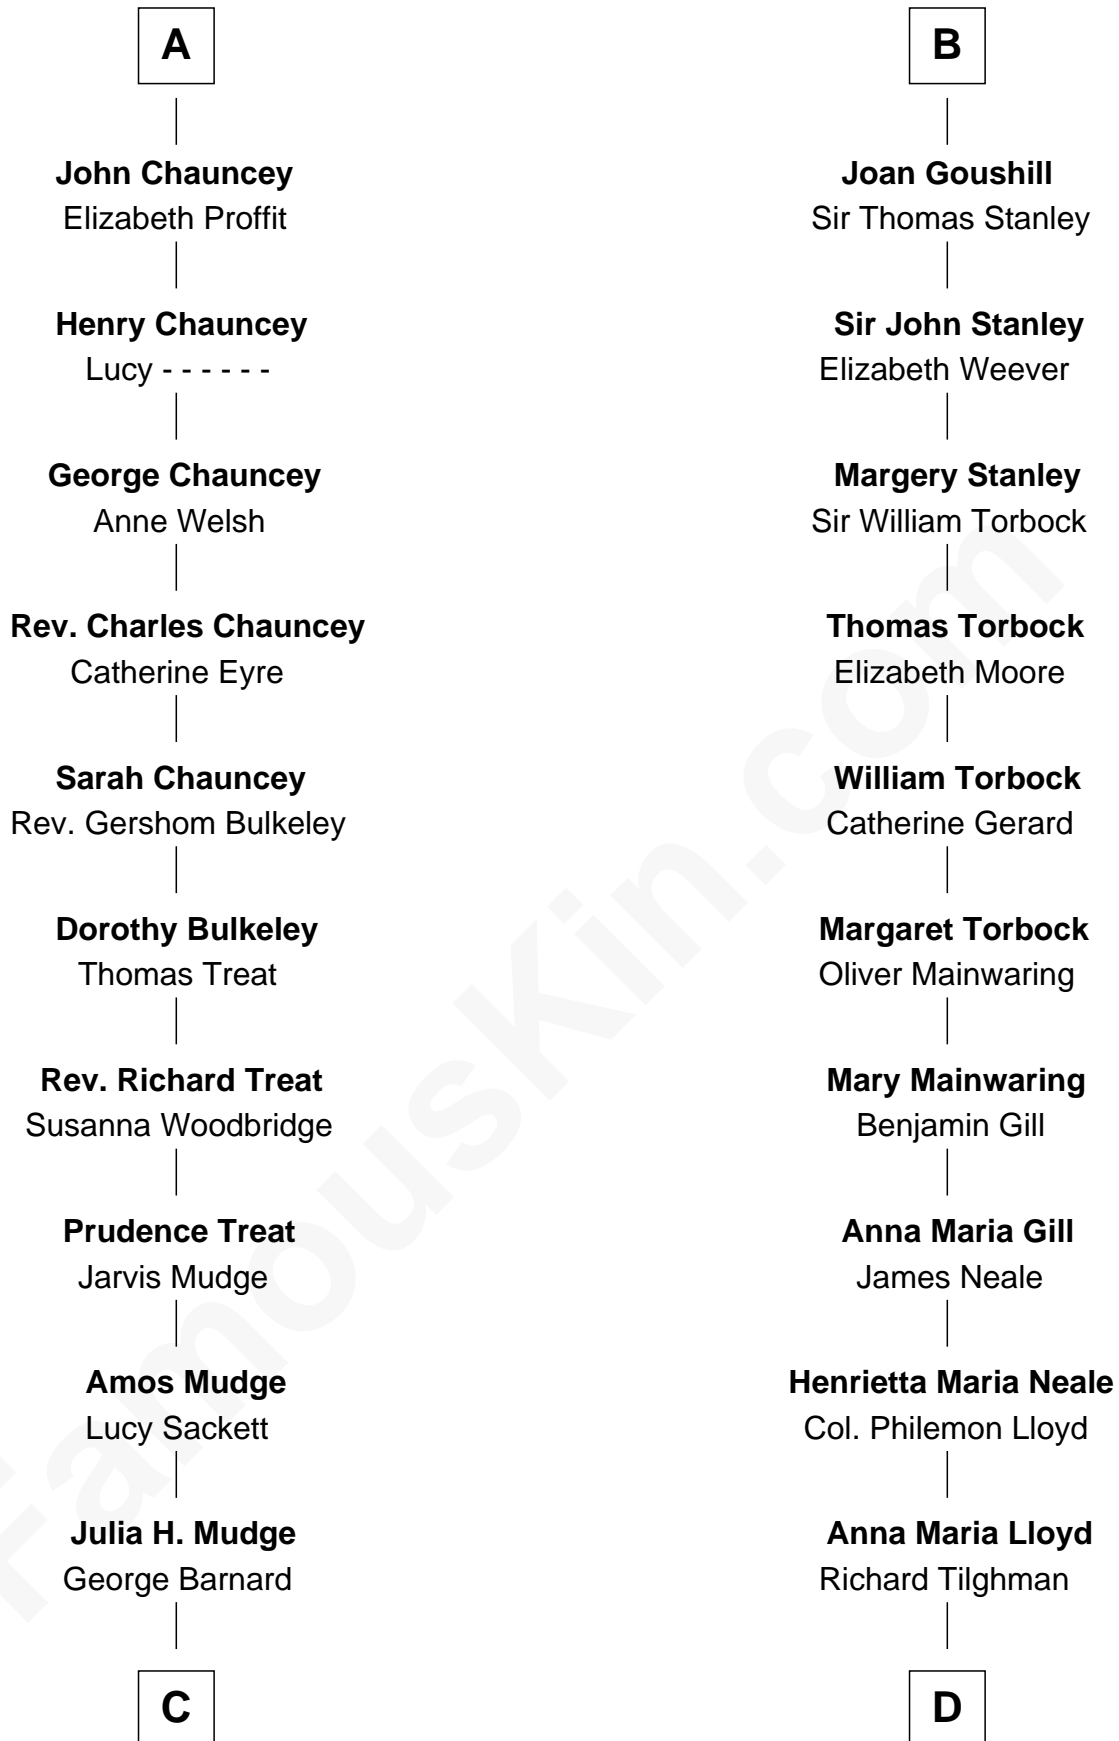

FamousKin.com Relationship Chart of

Dick Clark

Radio and TV Host

19th cousin 1 time removed of

Charles Goldsborough

16th Governor of Maryland

C

George Barnard
Jane Sophia Fuller

Charles Fuller Barnard
Anna May Aldridge

Julia Fuller Barnard
Richard Augustus Clark

Dick Clark
Radio and TV Host

D

William Tilghman
Margaret Lloyd

Anna Maria Tilghman
Charles Goldsborough

Charles Goldsborough
16th Governor of Maryland