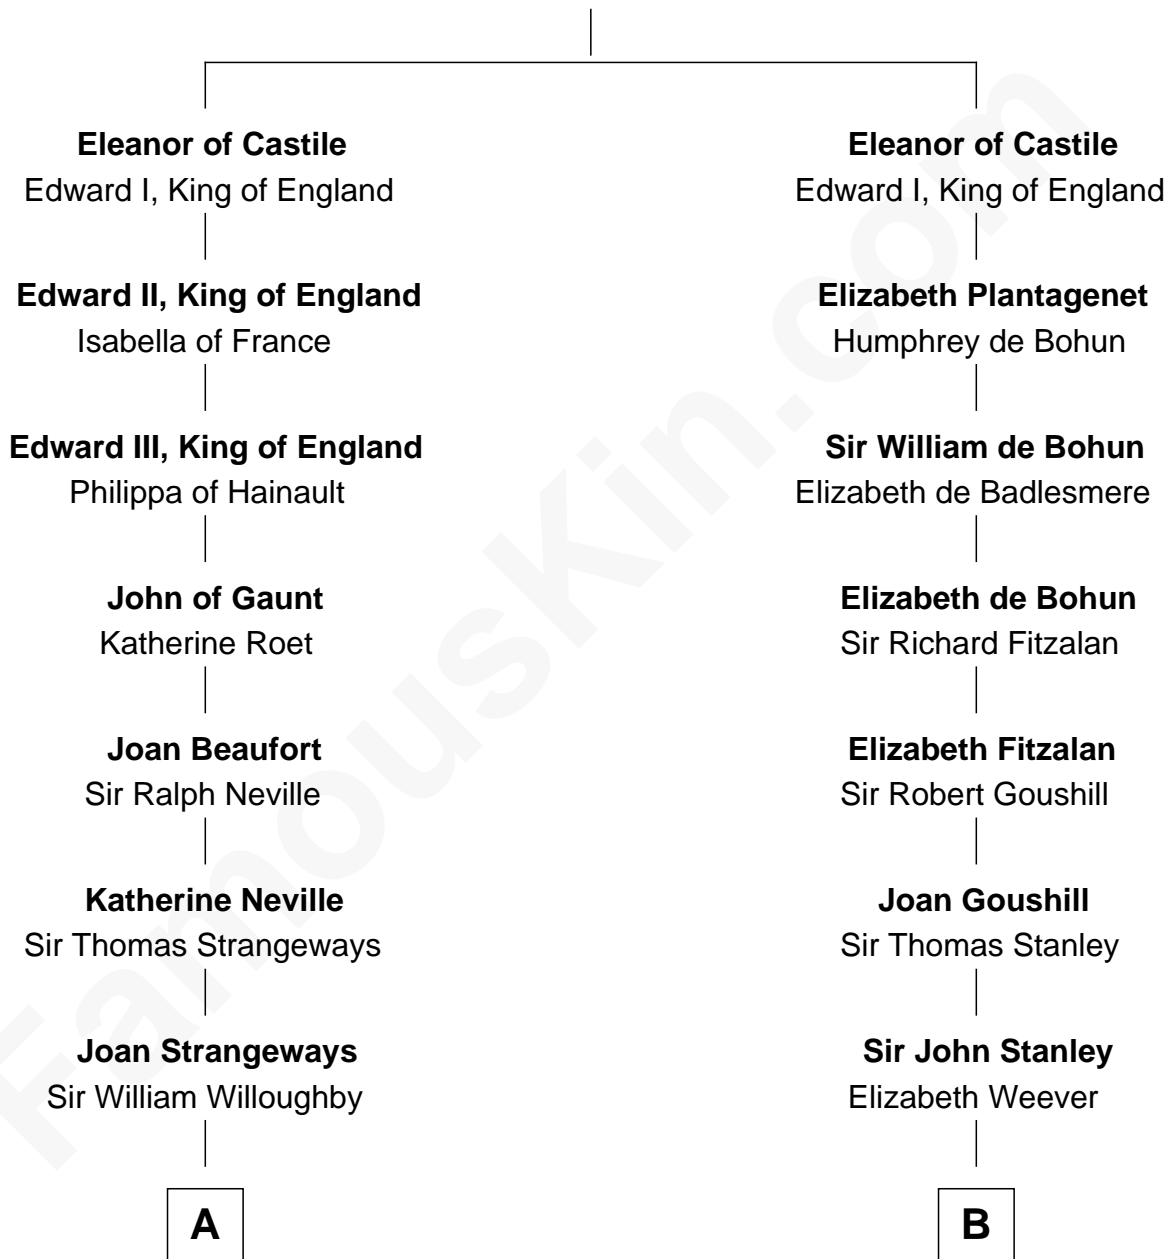

FamousKin.com Relationship Chart of

Dick Clark

Radio and TV Host

17th cousin 4 times removed of

Charles Goldsborough

16th Governor of Maryland

Ferdinand III, King of Castile

Joanna of Ponthieu

C

—
Julia H. Mudge

George Barnard

—
George Barnard

Jane Sophia Fuller

—
Charles Fuller Barnard

Anna May Aldridge

—
Julia Fuller Barnard